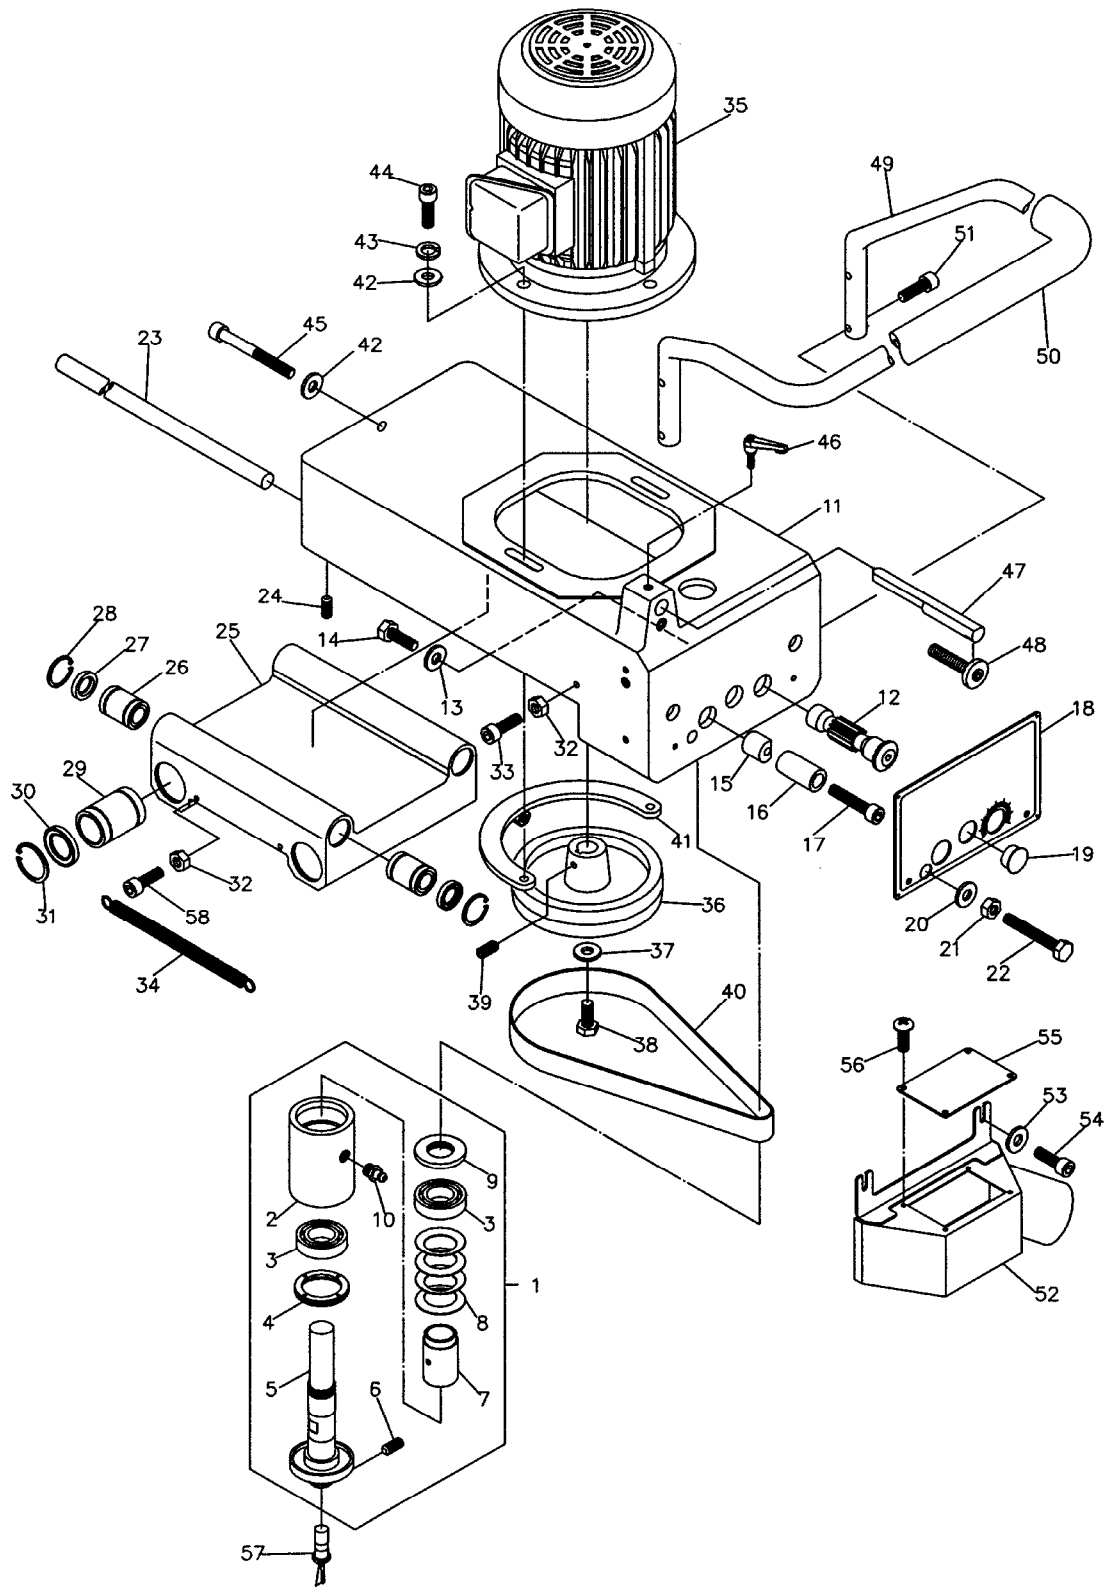

Parts List: Headstock Assembly

No	Part No.	Description	Size	Qty
1	DT45-201	Spindle Assembly (Index #2 thru #10)		1
2	DT45-202	Spindle Bearing Housing		1
3	DT45-203	Ball Bearing (special)	6005 B.P63	2
4	DT45-204	Fixing Nut		1
5	DT45-205	Eccentric Spindle		1
6	TS-1524021	Socket Set Screw	M8x10	2
7	DT45-207	Spacer		1
8	DT45-208	Disc Spring		4
9	DT45-209	Fixing Nut		1
10	DT45-210	Grease Nipple		1
11	DT45-211	Spindle Slide Seat		1
12	DT45-212	Gear Shaft		1
13	TS-1550061	Flat Washer	M8	1
14	TS-1490031	Hex Cap Screw	M8x20	1
15	DT45-215	Clamping Piece		1
16	DT45-216	Bushing		1
17	TS-1504121	Socket Head Cap Screw	M8x60	1
18	DT45-218	Panel		1
19	DT45-219	Plug		1
20	TS-1550071	Flat Washer	M10	1
21	TS-1540071	Hex Nut	M10	1
22	DT45-222	Hex Head Bolt	M10x185	1
23	DT45-223	Guide Rod		2
24	TS-1523041	Socket Set Screw	M6x12	4
25	DT45-225	Carriage		1
26	DT45-226	Linear Bushing	LM16UU	4
27	DT45-227	Seal	16x28x7	4
28	DT45-228	Retaining Ring	R28	4
29	DT45-229	Linear Bushing	LM25UU	4
30	DT45-230	Seal	25x40x7	4
31	DT45-231	Retaining Ring	R40	4
32	TS-1540031	Hex Nut	M5	2
33	TS-1502051	Socket Head Cap Screw	M5x20	1
34	DT45-234	Spring		1
35	DT45-235	Motor		1
36	DT45-236	Motor Pulley		1
37	DT45-237	Fixing Washer		1
38	TS-1482041	Hex Cap Screw	M6x20	1
39	TS-1522031	Socket Set Screw	M5x10	1
40	DT45-240	Flat Belt	670-25	1
41	DT45-241	Belt Tension Adjustment Holder		1
42	TS-1550061	Flat Washer	M8	3
43	TS-2361081	Lock Washer	M8	2
44	TS-1504071	Socket Head Cap Screw	M8x35	2
45	TS-2238911	Socket Head Cap Screw	M8x100	1
46	DT45-246	Locking Handle	M6x20	1
47	DT45-247	Tracer Pin		1
48	DT45-248	Adjustment Screw		1
49	DT45-249	Handle		1
50	DT45-250	Sponge Coating		1
51	TS-1503071	Socket Head Cap Screw	M6x30	4
52	DT45-252	Dust Hood		1
53	TS-1550031	Flat Washer	M5	2
54	TS-1502031	Socket Head Cap Screw	M5x12	2
55	DT45-255	Window		1
56	TS-2171012	Machine Screw	M4x6	4
57	DT45-257	Cutter		1
58	TS-1502081	Socket Head Cap Screw	M5x35	1

Headstock Assembly