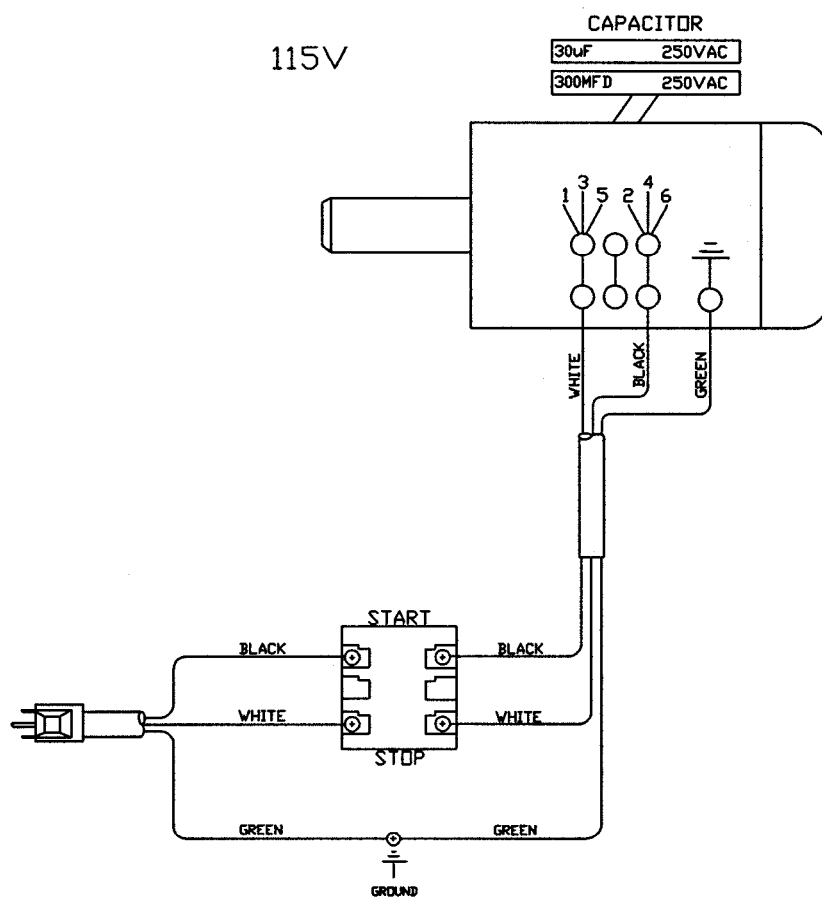

Electrical Connections – 115 volt