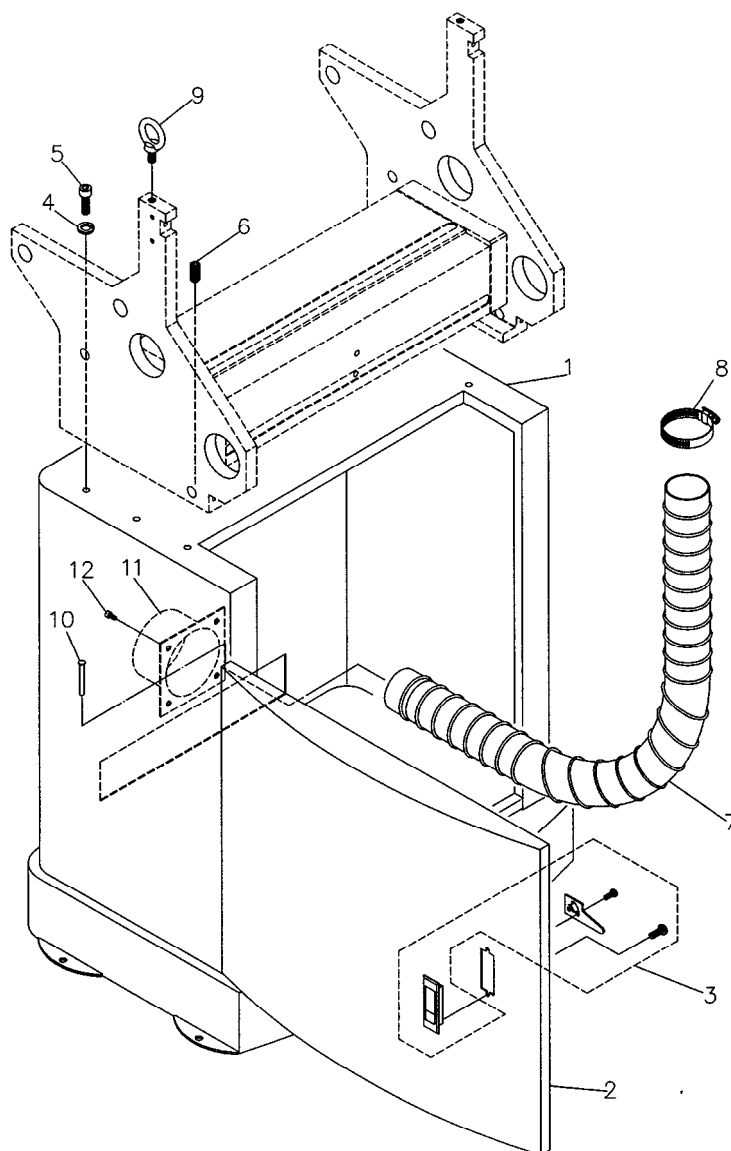

Parts List: Cabinet Assembly

No	Part No.	Description	Size	Qty
1	DT45-301	Cabinet		1
2	DT45-302	Door		1
3	DT45-303	Door Latch		1
4	TS-2361081	Lock Washer	M8	6
5	TS-1504061	Socket Head Cap Screw	M8x30	6
6	TS-1524021	Socket Set Screw	M8x10	6
7	DT45-307	Flexible Hose	2-1/2"	1
8	DT45-308	Hose Clamp	2-1/2"	2
9	DT45-309	Eye Bolt	M10	2
10	DT45-310	Pin		2
11	DT45-311	Dust Chute		1
12	TS-1502031	Socket Head Cap Screw	M5x12	4