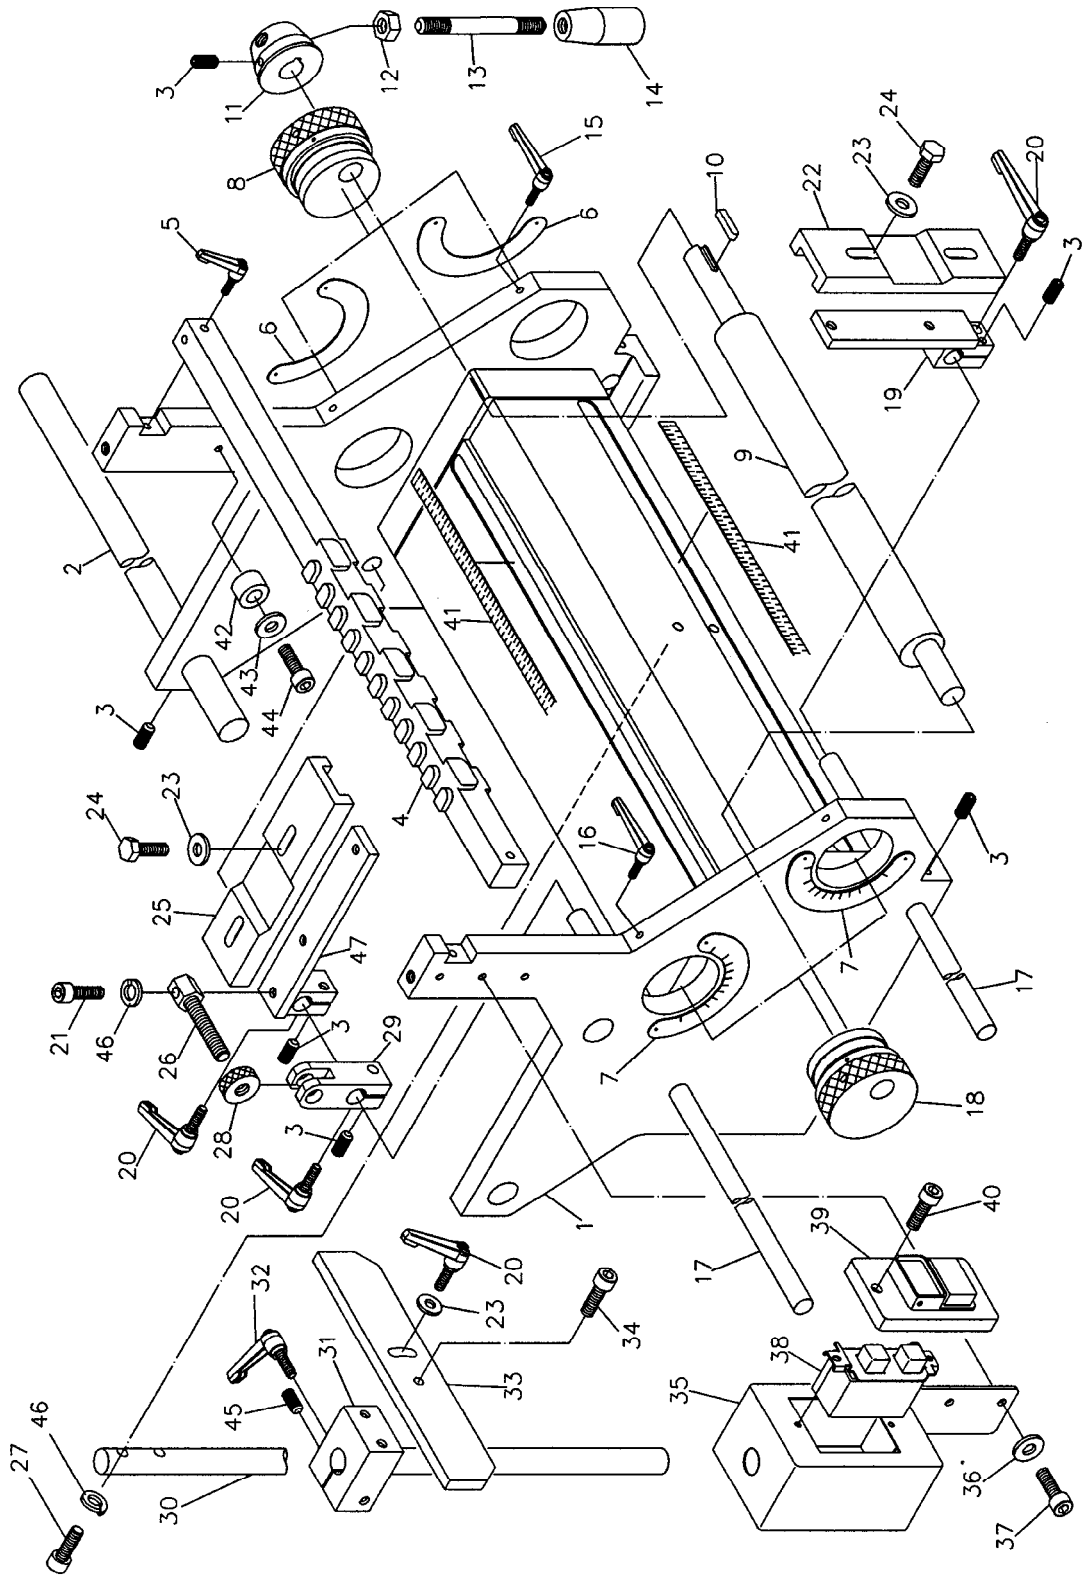

Parts List: Single End Dovetailer DT-45

Parts List: Base Assembly

No	Part No.	Description	Size	Qty
1	DT45-101	Worktable		1
2	DT45-102	Base Guide Rod		2
3	TS-1523041	Socket Set Screw	M6x12	15
4	DT45-104	Copying Template		1
5	DT45-105	Locking Handle	M6x35	2
6	DT45-106	Scale		2
7	DT45-107	Scale		2
8	DT45-108	Adjustment Piece		2
9	DT45-109	Clamp Bar		2
10	DT45-110	Key	6x6x30	2
11	DT45-111	Hub		2
12	TS-1540081	Hex Nut	M12	2
13	DT45-113	Lever		2
14	DT45-114	Handle		2
15	DT45-115	Locking Handle	M6x25	2
16	DT45-116	Locking Handle	M6x45	2
17	DT45-117	Sliding Rod		2
18	DT45-118	Adjustment Piece		2
19	DT45-119	Fence		2
20	DT45-120	Locking Handle	M8x25	6
21	TS-1504061	Socket Head Cap Screw	M8x30	1
22	DT45-122	Buffer Pad		2
23	TS-1550061	Flat Washer	M8	9
24	TS-1490031	Hex Cap Screw	M8x20	8
25	DT45-125	Buffer Pad		2
26	DT45-126	Adjustment Screw		1
27	TS-1504071	Socket Head Cap Screw	M8x35	2
28	DT45-128	Knurled Knob		1
29	DT45-129	Adjustment Seat		1
30	DT45-130	Guide Rod		1
31	DT45-131	Clamping Seat		1
32	DT45-132	Locking Handle	M8x35	1
33	DT45-133	Adjustment Plate		1
34	TS-1504041	Socket Head Cap Screw	M8x20	1
35	DT45-135	Switch Box		1
36	TS-1550041	Flat Washer	M6	2
37	TS-1503041	Socket Head Cap Screw	M6x16	2
38	DT45-138	Contacto		1
39	DT45-139	Switch Cover		1
40	TS-1502031	Socket Head Cap Screw	M5x12	2
41	DT45-141	Scale		2
42	DT45-142	Buffer Pad		2
43	TS-1550041	Flat Washer	M6	2
44	TS-1503051	Socket Head Cap Screw	M6x20	2
45	TS-1524041	Socket Set Screw	M8x16	1
46	TS-2361081	Lock Washer	M8	3
47	DT45-147	Fence		2

Base Assembly