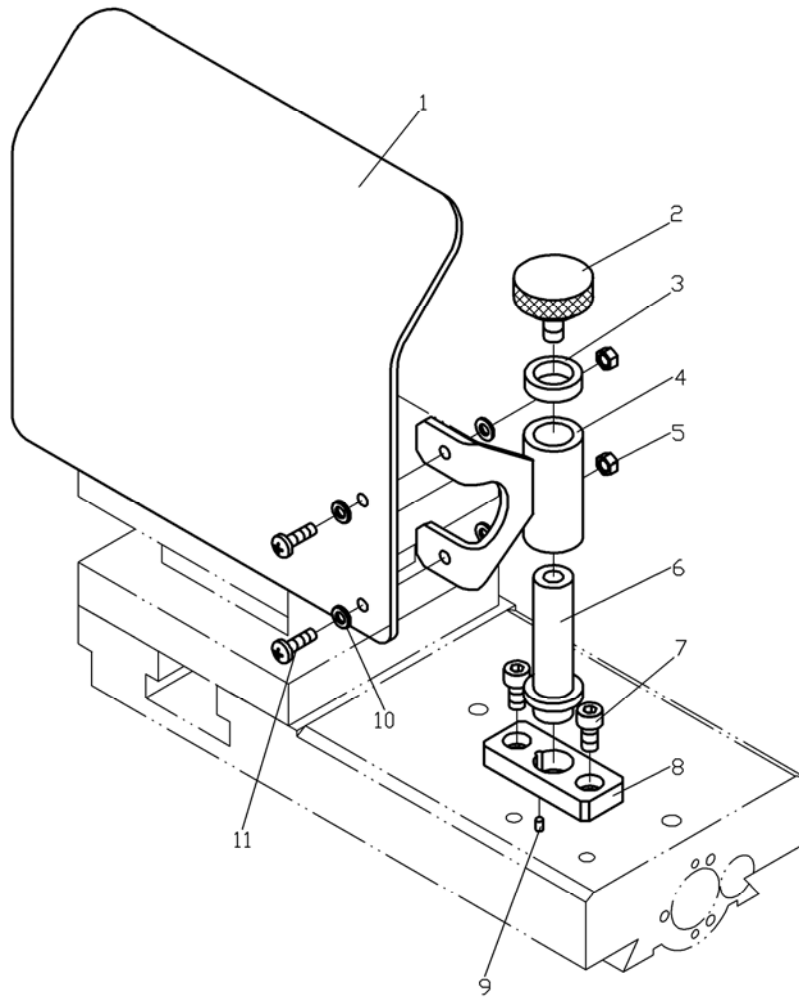

Index..Part No.	No.	Description	Size	Qty.
1.....	C0632A-20501	Shield.....		1
2.....	GH-1440A-20701	Clamping Screw.....		1
3.....	GH-1440A-20703	Washer		1
4.....	GH-1440A-20704	Sleeve.....		1
5.....	GB6170	Nut	M5	2
6.....	GH-1440A-20705-1	Bracket		1
7.....	GB70	Hex Socket Cap Screw	M6x12	2
8.....	GH-1440A-20705-2	Bracket		1
9.....	GB71	Slotted Set Screw	M4x8	1
10.....	GB97	Washer	5	4
11.....	GB818	Cross Recessed Pan Head Screw	M5x20	2

Note: You can have a choice as per situation.