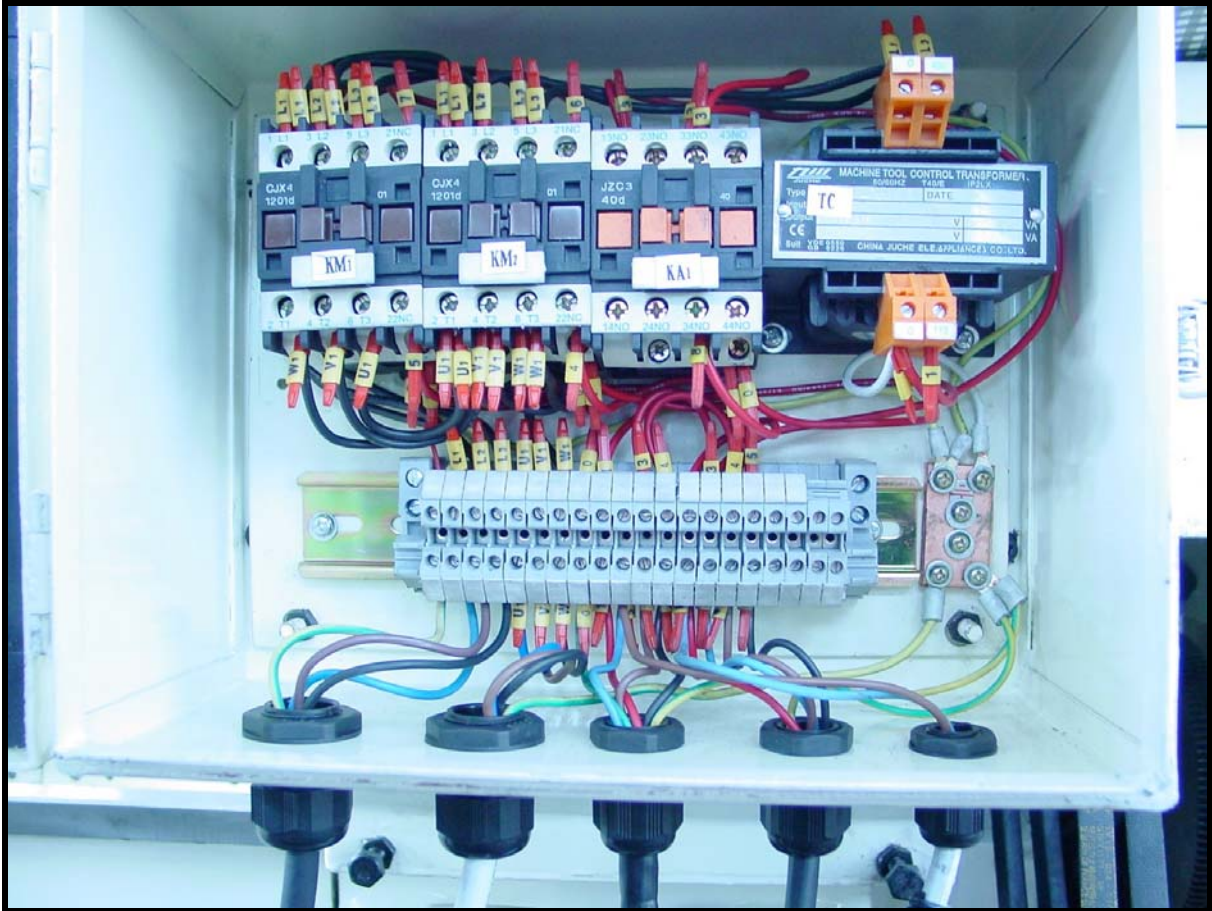

No.	Index . Part No.	Description	Size	Qty.
1	GHB-1340A-14701	Left Small End Flange		1
2	GB70	Hex Socket Cap Screw	M6x20	2
3	LGB28-900-45	Telescoping Steel Sheet Cover (1000 Size)		2
	LGB28-650--45	Telescoping Steel Sheet Cover (750 Size)		2
	LGB28-400-40	Telescoping Steel Sheet Cover (500 Size)		2
4	GB819	Cross Recessed Head Screw	M5x12	9
5	C0632A-14702	Protector Big End Flange		2
6	GB70	Hex Socket Cap Screw	M6x12	4
7	C0632A-14101	Left Big End Flange Bracket		1
8	GB70	Hex Socket Cap Screw	M8x16	2
9	C0632A-14102	Connecting Plate		1
10	C0632A-14103	Right Big End Flange Bracket		1
11	C0632A-14703	Right Small End Flange		1

Note: You can have a choice as per situation.

Wiring Photo