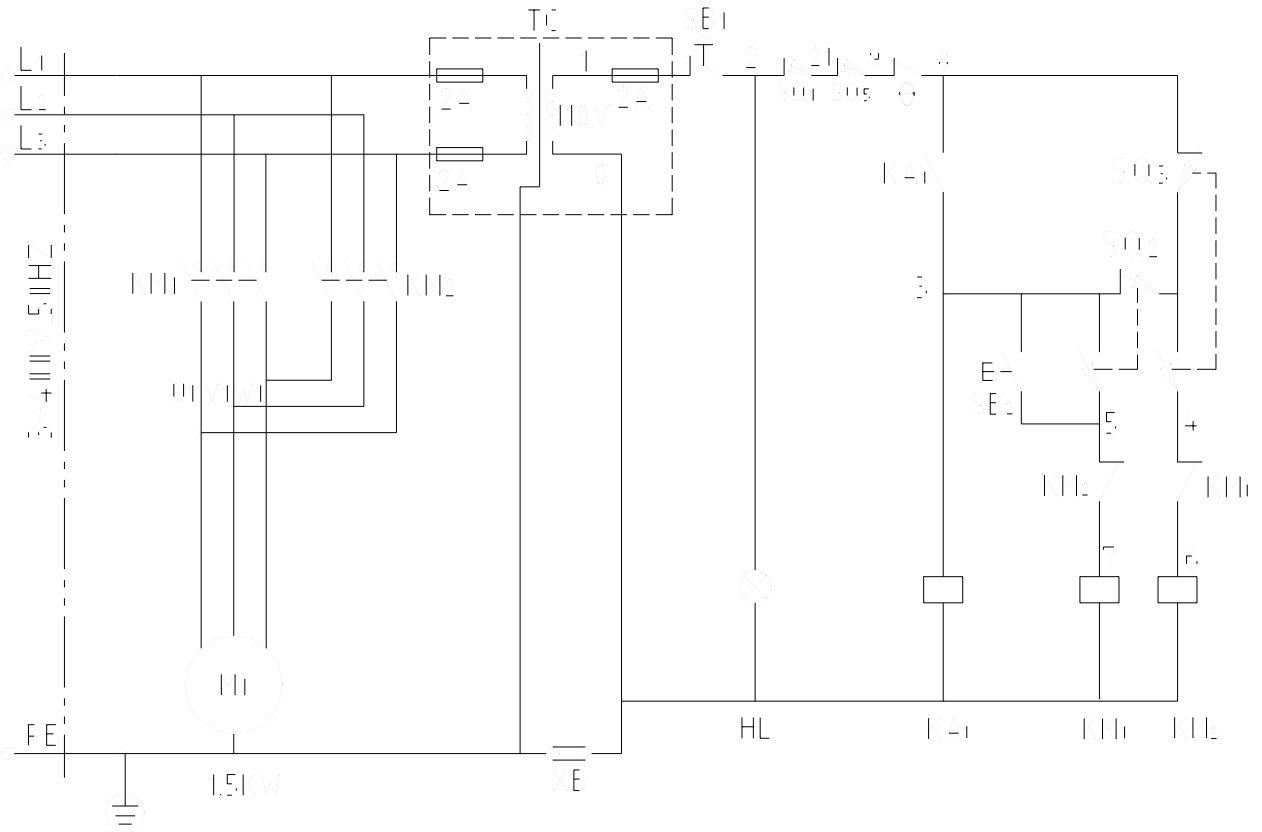

Electrical Schematic

Index No.	Part No.	Description	Size	Qty.
1	GHB1340-SB1	Emergency Stop	LAY12	1
2	GHB1340-SB2	Jog Button	LAY12	1
3	GHB1340-HL	Power Indicator Light	LAY12	1
4	GHB1340-KA1	Relay	DN40	1
5	GHB1340-KM1	A.C Contactor	CJX4-1201d	1
6	GHB1340-KM2	A.C Contactor	CJX4-1201d	1
7	GHB1340-TC	Control Transformer	JBK6-100TH	1
8	GHB1340-SQ1	Stroke Switch	LXW5-11Q1	1
9	GHB1340-SQ2	Stroke Switch	LXW5-11D1	1
10	GHB1340-SQ3	Stroke Switch	LXW5-11D1	1
11	GHB1340-XT1	Wiring Board	JH9	1
12	GHB1340-XB	Copper Plate (for grounding)		1
13	GHB1340-SQ5	Stroke Switch	QKS8	1

Note: You can have a choice as per situation.

Protecting guards for three rods