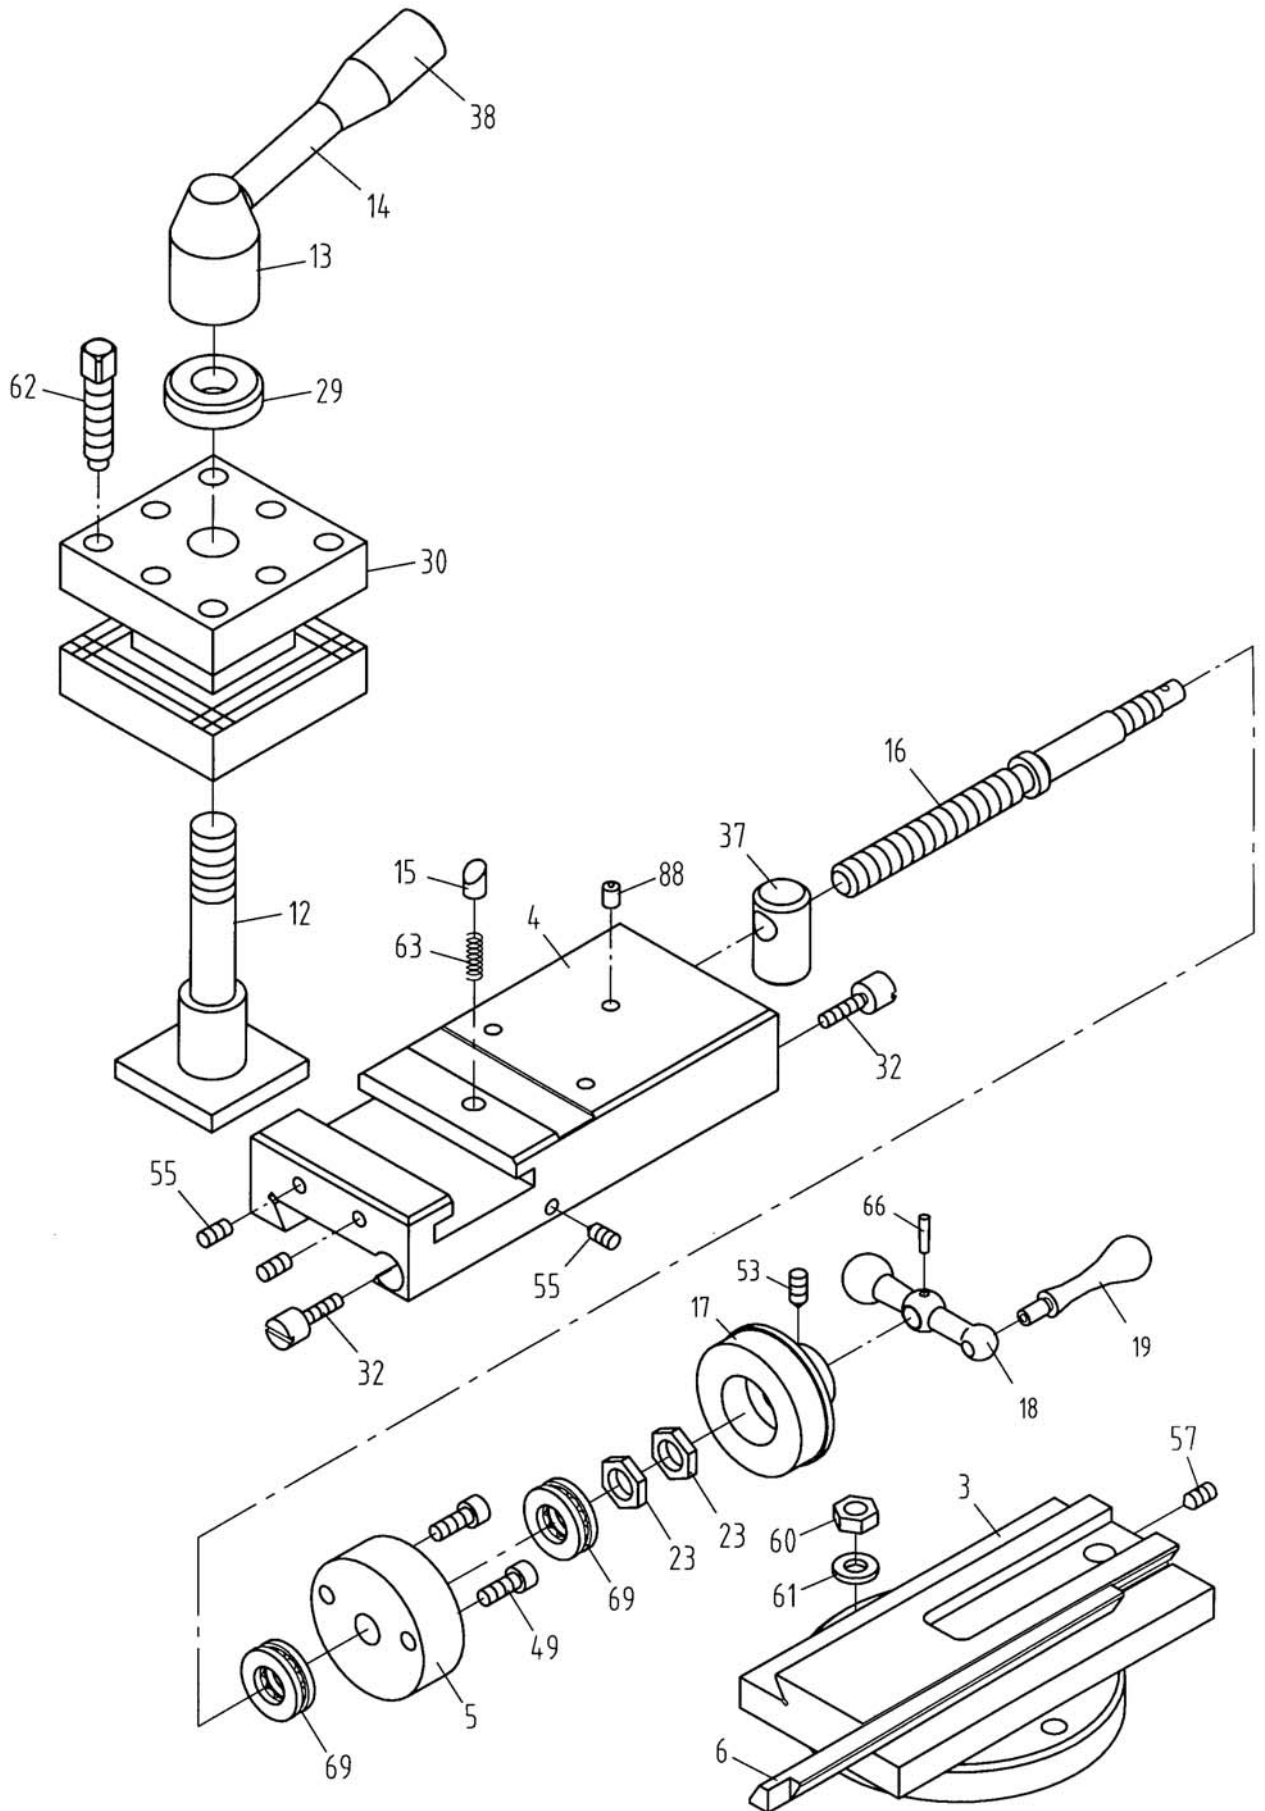

Top Slide, Tool Post, Saddle, and Cross Slide I