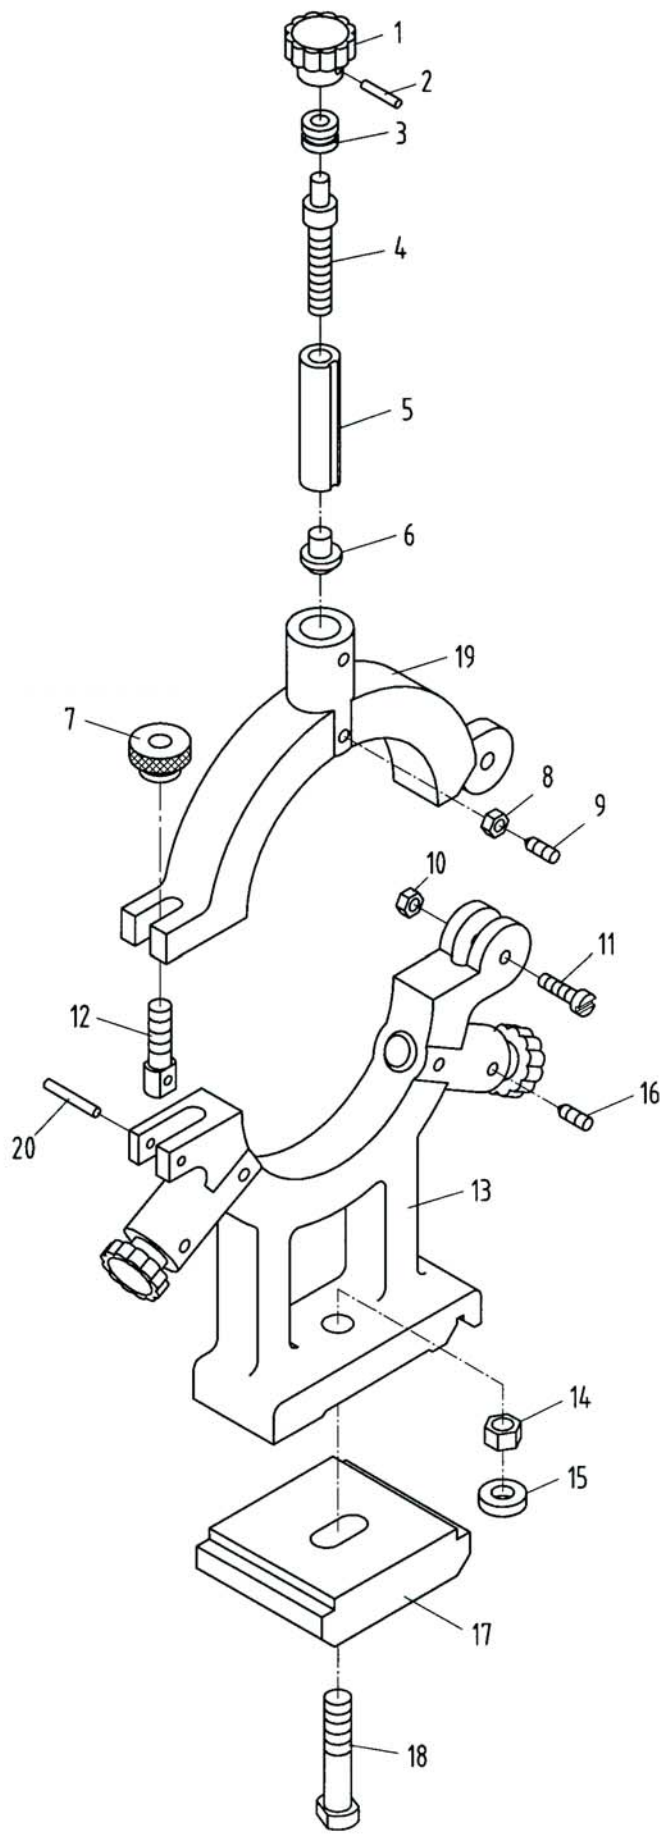

## Tailstock Assembly II

Index No.	Part No.	Description	Size	Qty.
4	08104	Clamp Plate		1
5	08105	Base		1
15	08211	Collar		1
16	08212	Screw		1
19	08213	Shaft		1
20	08214	Lever		1
30	GHB1340-147	Handle	M10×50	1
38	TS-1540081	Hex Nut	M12	1
40	TS-2360121	Washer	M12	1
41	GHB1340-41TS	Pin	5×25	1

**Follow Rest**

**Follow Rest**

Index No.	Part No.	Description	Size	Qty.
1	GHB1340-1FR	Knob		2
2	GHB1340-2FR	Pin	.3×18	2
3	10208	Bushing		2
4	10204	Screw		2
5	10201	Sleeve		2
6	10401	Brass Finger		2
7	TS-1523011	Set Screw	M6×8	2
8	TS-1540041	Nut	M6	2
9	TS-1523061	Set Screw	M6×16	2
10	10104	Base Casting		1

11	.....	TS-1504071	.....	Hex Socket Cap Screw	.....	M8×35	.....	2
.....	GHB1340-FR	.....	Follow Rest Complete	.....	.....	.....	.....	1

**Steady Rest**

**Steady Rest**

Index Part				
No.	No.	Description	Size	Qty.
1	GHB1340-1FR	Knob		3
2	GHB1340-2FR	Pin	.3×18	3
3	10203	Bushing		3
4	10204	Screw		3
5	10201	Sleeve		3
6	10401	Brass Finger		3
7	10205	Lock Knob		1
8	TS-1540041	Nut	.M6	3
9	TS-1523051	Set Screw	.M6×16	3
10	TS-1540041	Nut	.M6	1
11	GHB1340-11SR	Bolt	.M6×30	1
12	10206	Pivot Bolt		1
13	10102	Base Casting		1
14	TS-1540081	Nut	.M12	1
15	TS-1550081	Flat Washer	.M12	1
16	TS-1523021	Set Screw	.M6×8	3
17	10103	Clamp Pad		1
18	TH1340-18SR	Clamp Screw		1
19	10101	Top Casting		1
20	GHB1340-20SR	Pin	.5×25	1
	GHB1340-SR	Steady Rest Complete		1