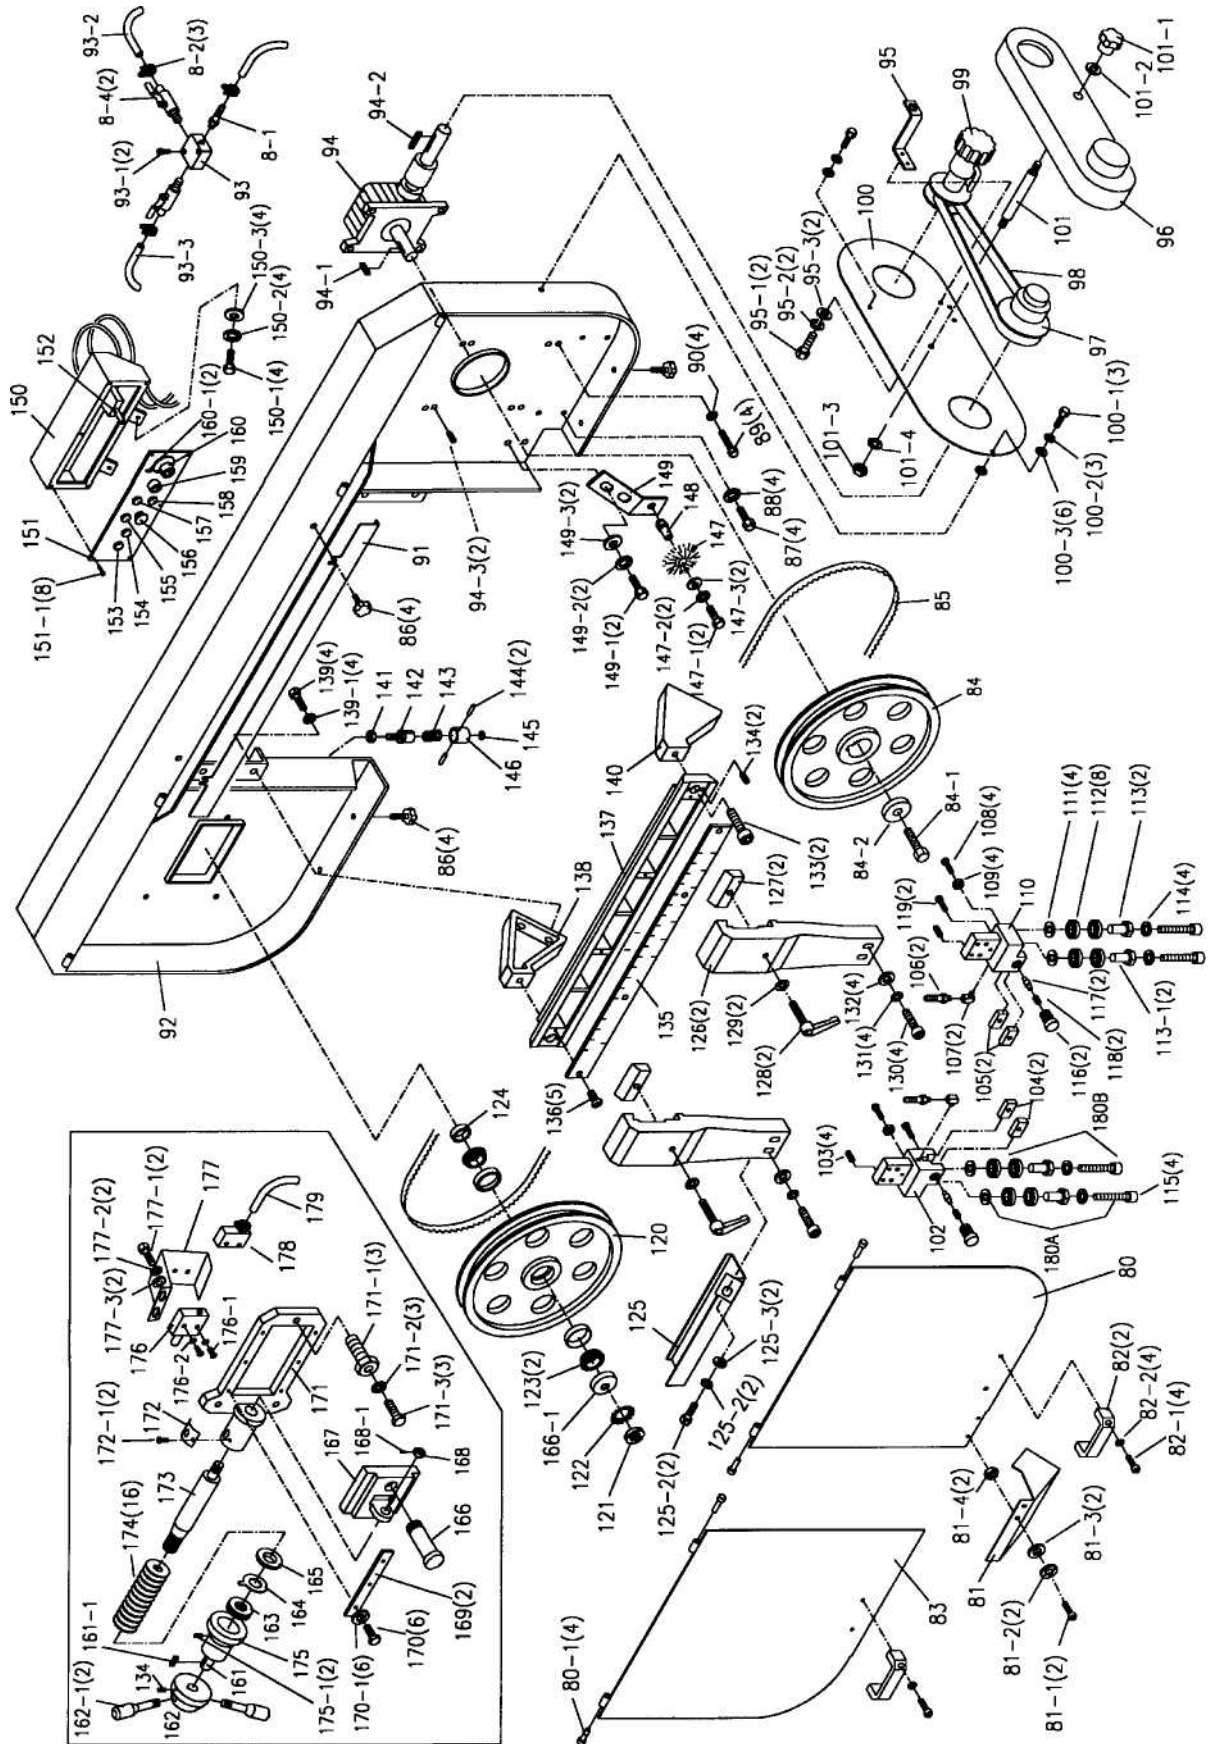

Монтажная схема: консоль в сборе

Список деталей: консоль в сборе

№	артикул	основание	размер	кол-во
8-1	1321W-08-1	Hose Fitting		2
8-2	1321W-08-2	Hose Clamp		6
8-4	1321W-08-4	On/Off Valve		3
80	1321W-80	Blade Wheel Cover - R		1
80-1	1321W-80-1	Hinge Pin		4
81	1321W-81	Brush Cover		1
81-1	TS-1482021	Hex Cap Bolt	M6x12	2
81-2	TS-1551041	Spring Washer	M6	2
81-3	TS-1550041	Flat Washer	M6	2
81-4	TS-1540041	Nut	M6	2
82	1321W-82	Handle		2
82-1	1321W-82-1	Cross Point Screw	M6x16	4
82-2	1321W-82-2	Washer	M6	4
83	1321W-83	Blade Wheel Cover - L		1
84	1321W-84	Drive Wheel		1
84-1	1321W-84-1	Hex Cap Bolt	M12x20	1
84-2	1321W-84-2	Washer	M12	1
85	1321W-85	Saw Blade	1-1/4"x042"x161-1/2"	1
86	1321W-86	Knob		8
87	TS-1491041	Hex Cap Bolt	M10x30	4
88	TS-1551071	Spring Washer	M10	4
89	TS-1492031	Hex Cap Bolt	M12x35	4
90	TS-1551081	Spring Washer	M12	4
91	1321W-91	Blade Guard		1
92	1321 W-92	Blade Wheel Box Assembly		1
93	1321W-93	Connector		1
93-1	1321W-93-1	Hex Socket Cap Screw	M6x20	2
93-2	1321W-93-2	Hose		1
93-3	1321W-93-3	Hose		1
94	1321W-94	Gear Box Assembly		1
94-1	1321W-94-1	Key	12x8x32	1
94-2	1321W-94-2	Key	7x7x40	1
94-3	TS-1525041	Set Screw	M10x12	2
95	1321W-95	Plate		1
95-1	TS-1482021	Hex Cap Bolt	M6x12	2
95-2	TS-1551041	Spring Washer	M6	2
95-3	TS-1550041	Washer	M6	2
96	1321W-96	Pulley Cover		1
97	1321W-97	Input Pulley		1
98	1321W-98	Belt	1922V443	1
99	1321W-99	Output Pulley Assembly		1
100	1321W-100	Cover Plate		1
100-1	TS-1490021	Hex Cap Bolt	M8x16	4
100-2	TS-1551081	Spring Washer	M8	3
100-3	TS-1550061	Washer	M8	6
101	1321W-101	Shaft		1
101-1	1321W-101-1	Knob		1
101-2	1321W-101-2	Washer	5/16"	1
101-3	1321 W-101-3	Nut	5/16"	1
101-4	1321 W-101-4	Spring Washer	5/16"	1
102	1321 W-102	Guide Bracket - L		1