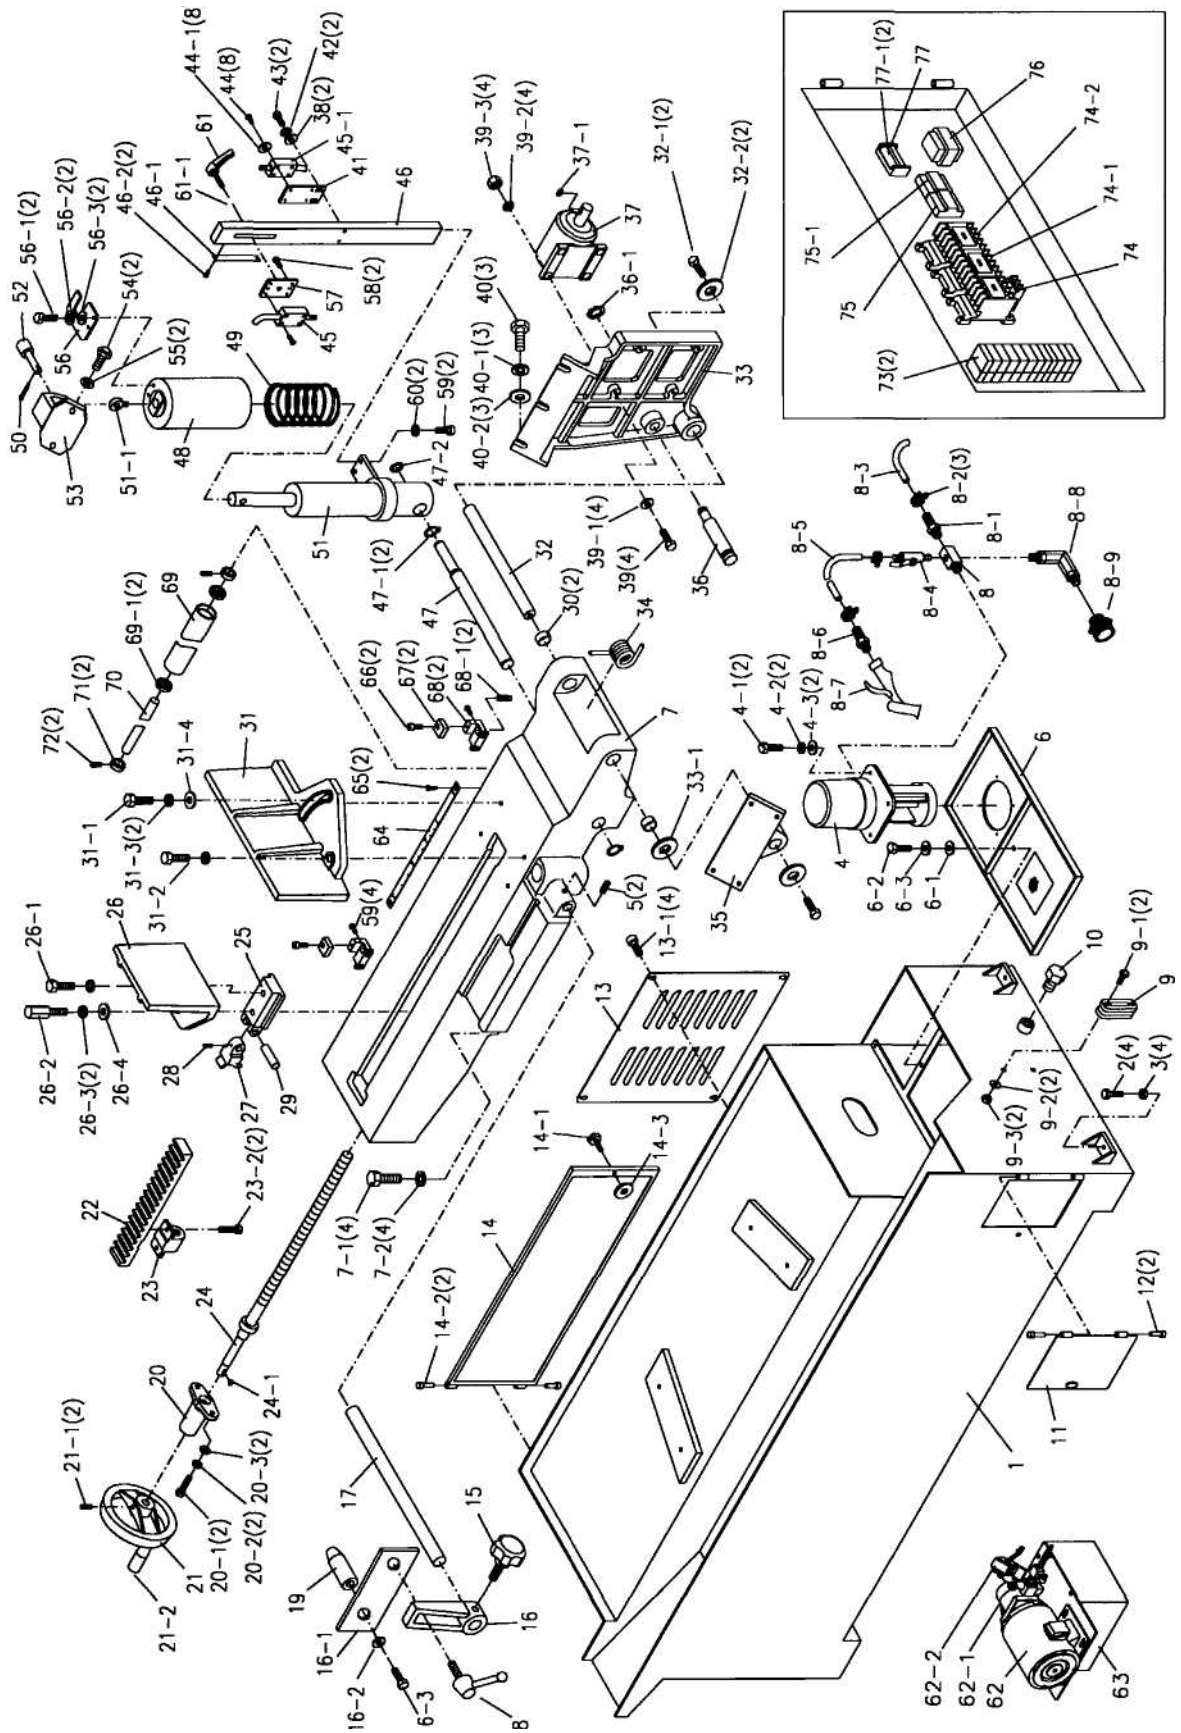

Монтажная схема: станина и основание в сборе

Список деталей: станина и основание в сборе

№	артикул	основание	размер	кол-во
1	1321W-01	Base		1
2	TS-1492061	Hex Cap Bolt	M12x65	4
3	TS-1540081	Hex Nut	M12	4
4	1321W-04	Coolant Pump	1/6HP	1
4-1	1321W-04-1	Cross Point Screw	M6x16	2
4-2	1321W-04-2	Spring Washer	M6	2
4-3	1321W-04-3	Flat Washer	M6	2
5	TS-1524041	Set Screw	M8x16	2
6	132 W-06	Coolant Tank Cover		1
6-1	TS-1550041	Washer	M6	1
6-2	TS-1503031	Hex Socket Cap Screw	M6x12	1
6-3	TS-1551041	Spring Washer	M6	1
7	1321W-07	Bed		1
7-1	1321W-07-1	Hex Cap Bolt	M12x50	4
7-2	1321W-07-2	Spring Washer	M12	4
8	1321W-08	Connector		1
8-1	1321W-08-1	Hose Fitting		2
8-2	1321W-08-2	Hose Clamp		6
8-3	1321W-08-3	Hose	3/8"x1200	1
8-4	1321W-08-4	On/Off Valve		3
8-5	1321W-08-5	Hose	3/8"x2800	1
8-6	1321W-08-6	Hose Fitting		1
8-7	1321W-08-7	Coolant Nozzle		1
8-8	1321W-08-8	Connector		1
8-9	1321W-08-9	Fitting		1
9	1321W-09	Coolant Gauge		1
9-1	TS-1491041	Pan Head Screw	M10x30	2
9-2	TS-1550071	Washer	M10	2
9-3	TS-1540071	Hex Nut	M10	2
10	1321 W-10	Drain Plug		1
11	1321 W-11	Front Door w/Latch		1
12	1321W-12	Hinge Pin		2
13	1321W-13	Panel Cover		1
13-1	1321W-13-1	Round Cross Cap Screw	M6x8	4
14	1321W-14	Electrical Panel Plate		1
14-1	1321W-14-1	Knob		1
14-2	1321W-14-2	Hinge Pin		2
14-3	1321W-14-3	Hex Nut	M6	1
15	1321W-15	Lock Knob		1
16	1321W-16	Stop Bracket		1
16-1	1321 W-16-1	Connecting Plate		1
16-2	1321 W-16-2	Lock Washer		1
16-3	1321 W-16-3	Hex Cap Bolt		1
17	1321 W-17	Stop Rod		1
18	1321W-18	Lock Handle		1
19	1321W-19	Work Stop		1
20	1321W-20	Lead Screw Seat		1
20-1	TS-1504061	Hex Socket Cap Screw	M8x30	2
20-2	TS-1551081	Spring Washer	M8	2
20-3	TS-1550061	Washer	M8	2