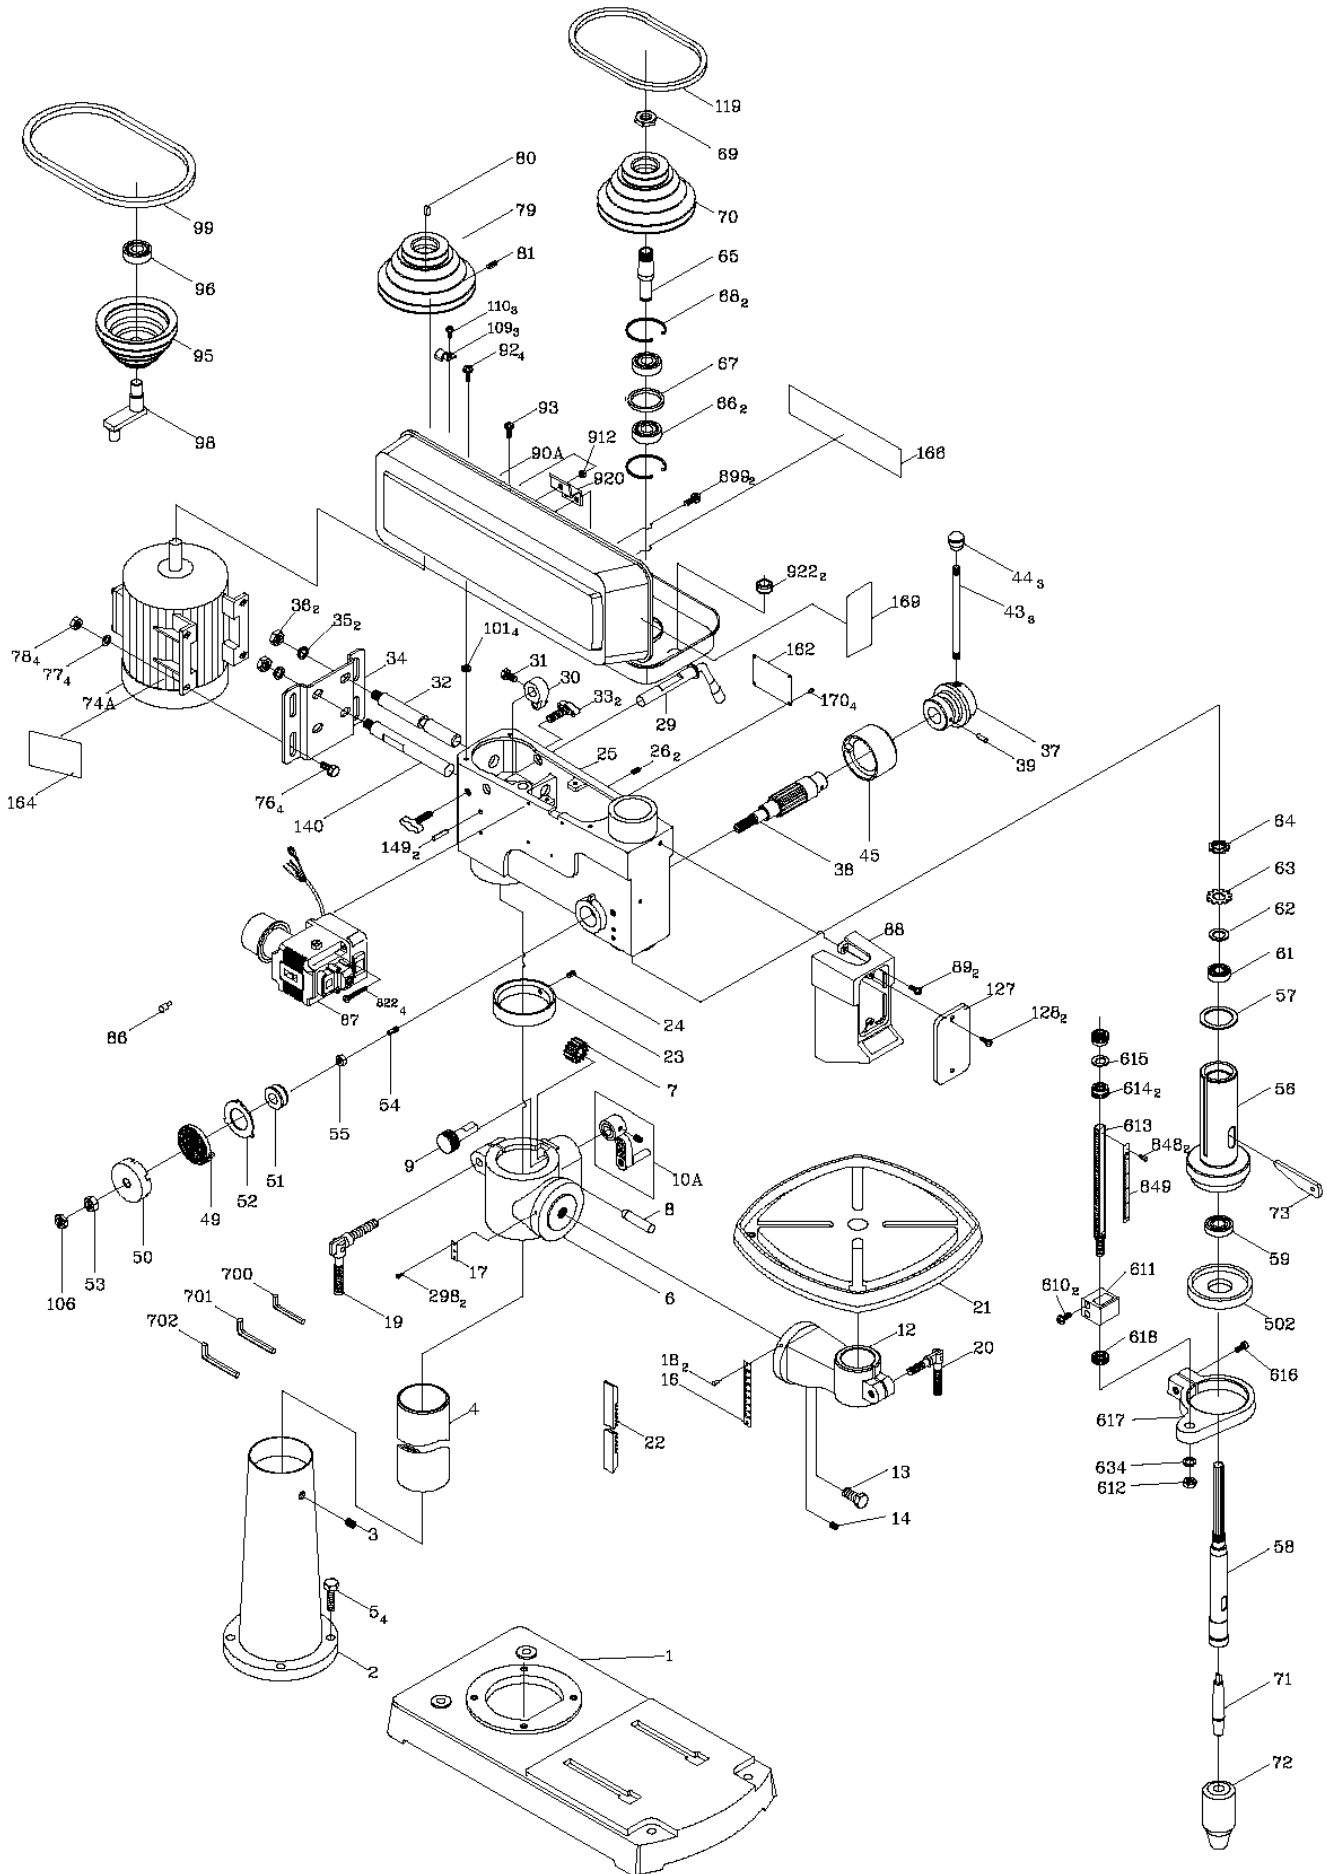

Parts Breakdown For The JDP-17MT Drill Press