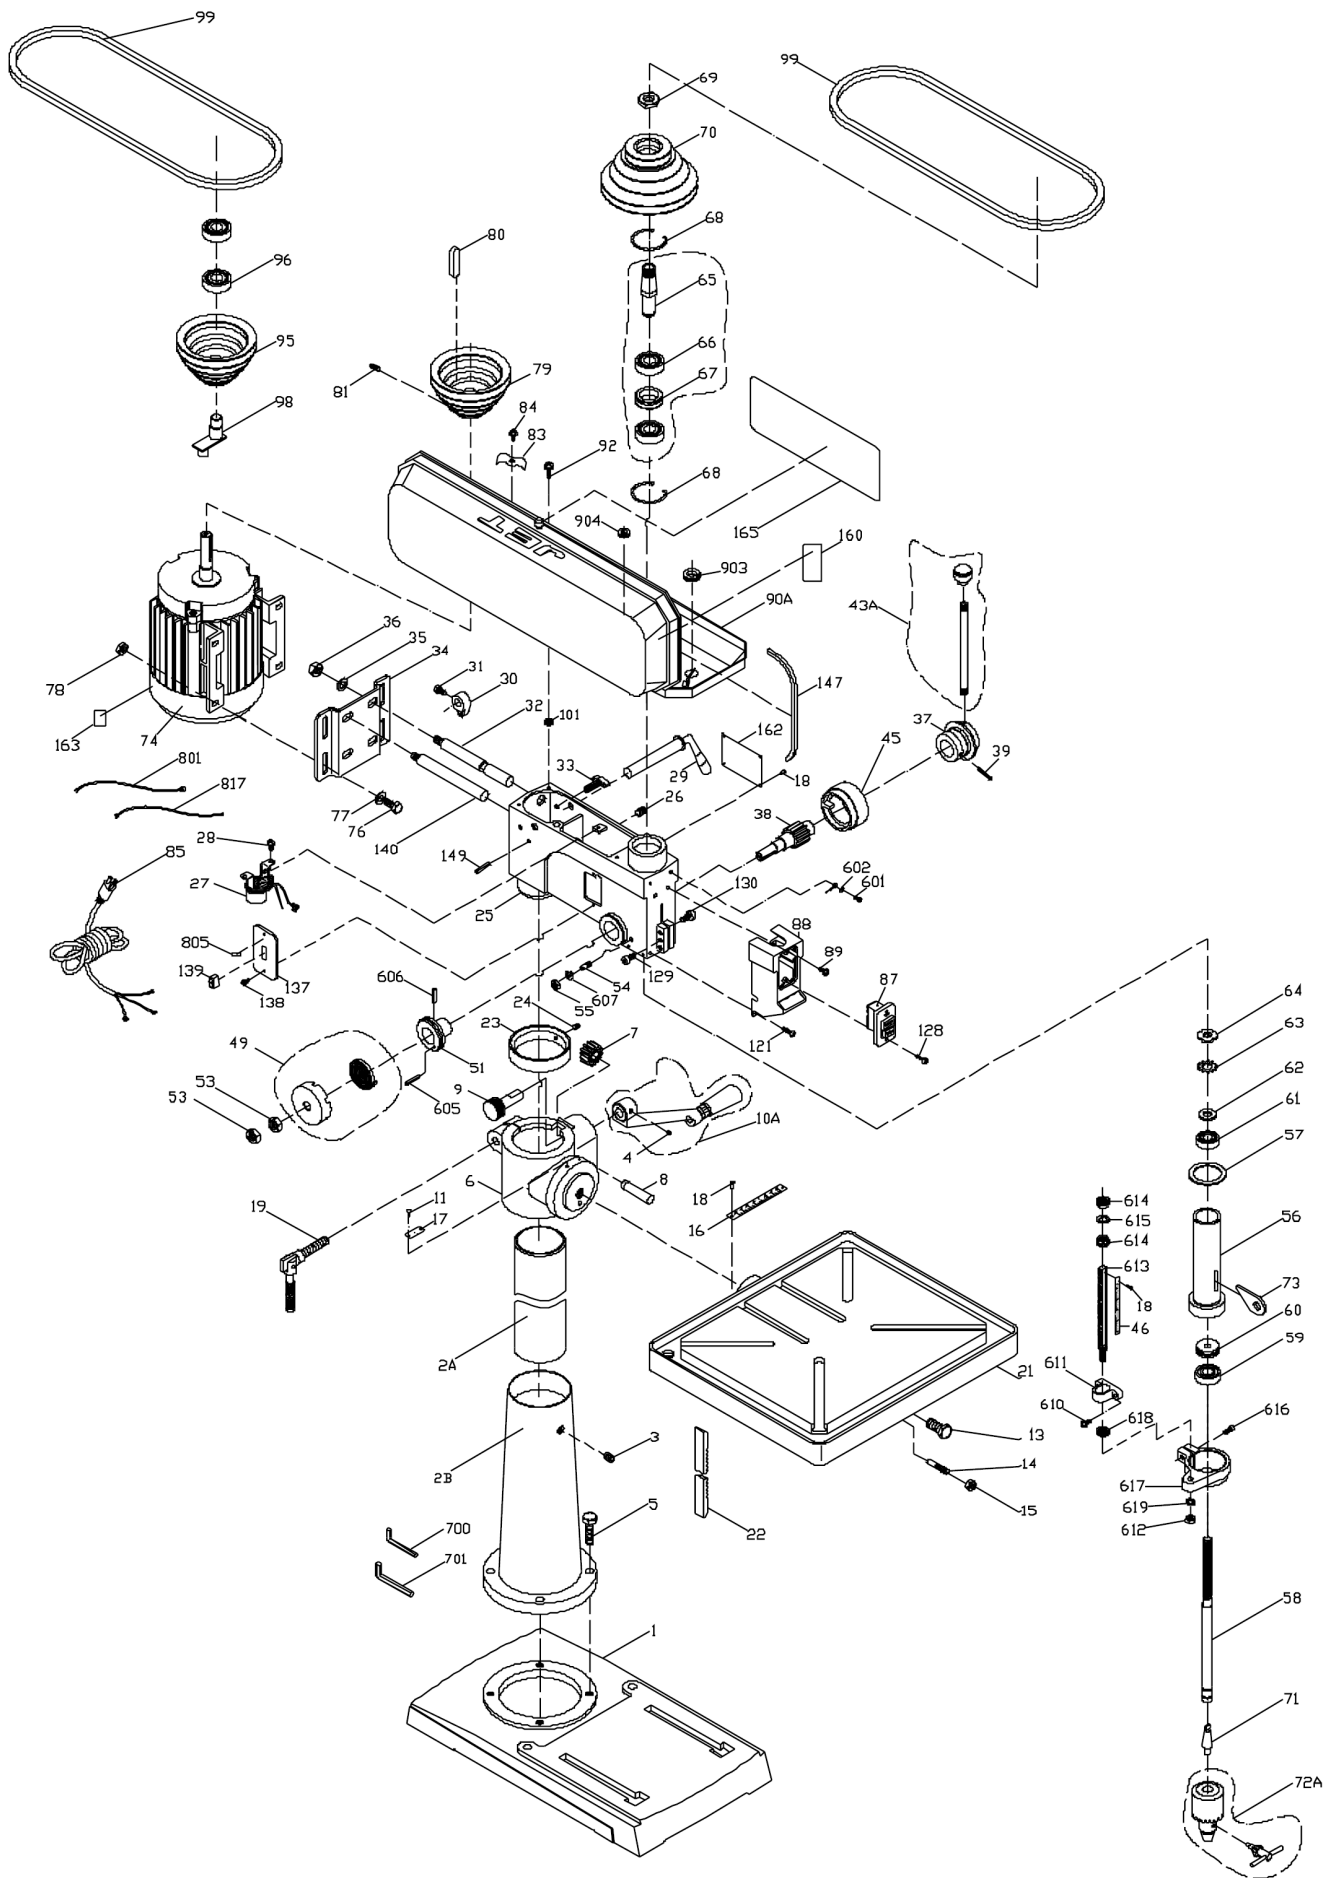

Index No.	Part No.	Description	Size	Qty
1	11300117	Base JDP-20MF		1
	11400401A1	Column & Holder Assembly (Index 2A, 2B)	Ø85mm	1
2A	JDP20-102A	Column		1
2B	JDP20-102B	Holder		1
3	TS-1525021	Socket Set Screw	M10x12	1
4	TS-1523041	Socket Set Screw	M6x12	1
5	TS-1492041	Hex Cap Screw	M12x40	4
6	11400607	Bracket		1
7	10600702	Pinion Gear		1
8	10600802	Gear Shaft		1
9	10600902	Worm Pinion		1
10A	11501003	Crank Handle		1
11	JDP20-111	Pan Head Screw	M5x6	2
13	TS-0071031	Hex Cap Screw	5/8"-11x2"	1
14	10901402	Locator Pin		1
15	TS-0561011	Hex Nut	1/4"-20	1
16	11401601	Angle Scale		1
17	10601702	Centering Scale		1
18	2658MZDU36	Drive Screw	Ø2.3x5 mm	8
19	10601901	Column Lock Handle		1
21	11302119	Work Table		1
22	11402207	Rack		1
23	11402311	Rack Ring		1
24	TS-2276081	Socket Set Screw	M6x8	1
25	11302522	Head		1
26	TS-1525021	Socket Set Screw	M10x12	2
27	10602701	Lamp Socket		1
28	TS-1534042	Pan Head Screw	M6x12	2
29	11502901	Handle Shifter		1
30	10603002	Cam		1
31	TS-1490021	Hex Cap Screw	M8x16	1
32	11503212	Slide Bar (right)		1
33	10903302	Slide Bar Bolt	M10x40	2
34	11403437	Motor Base		1
35	TS-0720111	Lock Washer	1/2"	2
36	TS-1540081	Hex Nut	M12	2
37	10603704	Hub		1
38	11303812	Feed Shaft		1
39	2536MBE611	Spring Pin	Ø5x16 mm	1
43A	10604303A1	Handle Bar Assy		3
45	10604505	Shaft Collar		1
46	13105102	Scale		1
49	11404903A2	Coil Spring & Cover		1
51	11305107	Spring Seat		1
53	TS-0561052	Hex Nut	1/2"-20 UNF	12
54	10605403	Quill Set Screw		1
55	TS-1540071	Hex Nut	M10	1
56	11305616	Quill		1
57	11405704	Rubber Washer		1
58	11305801	Spindle		1
59	BB-6206ZZ	Ball Bearing	6206ZZ	1
60	2003A02906	Thrust Bearing		1
61	BB-6204Z	Ball Bearing	6204Z	1
62	11406202	Washer		1
63	11406302	Lock Nut		1