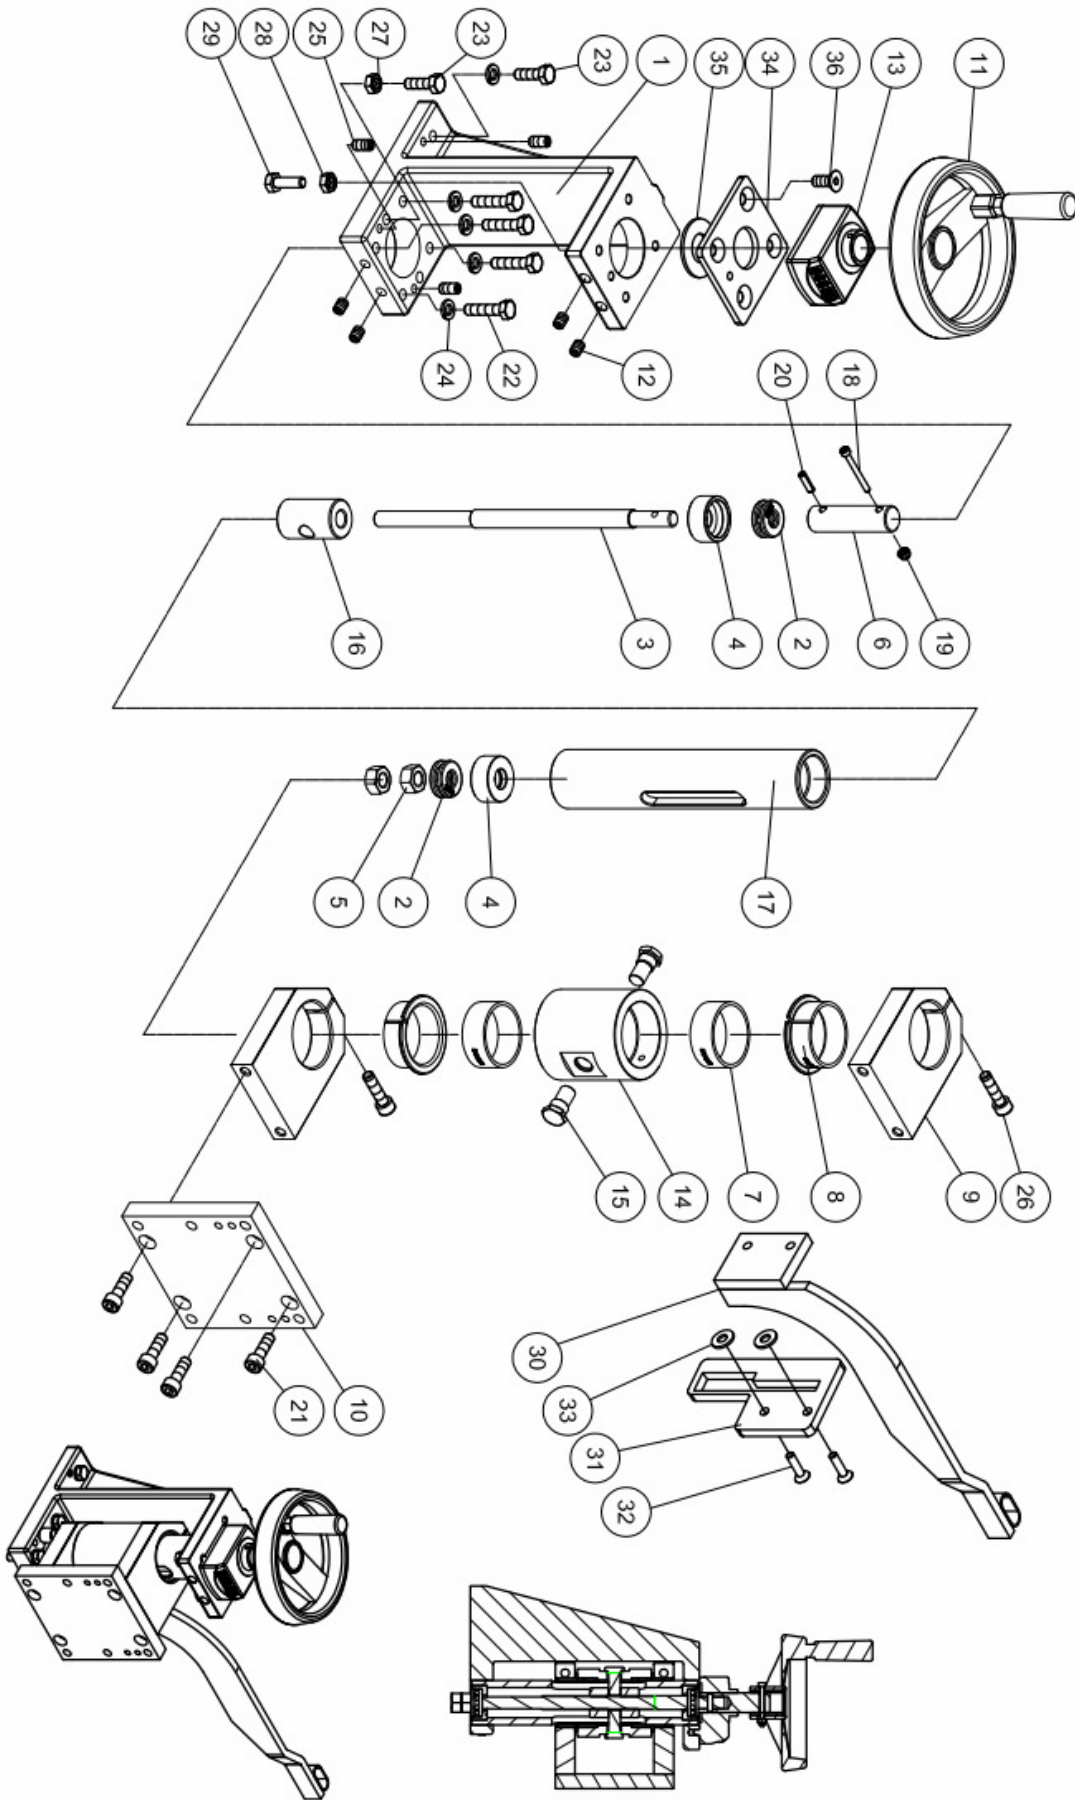

ITEM	PART NO	PARTS NAME	SIZE	Q`TY	NOTE
1	721010	Pressure Beam Bracket		1	
2	994301	Thrust Bearing	51201	2	
3	721004	Precision Screw Pole	M14*P1.5	1	
4	721013	Bearing Bushing		2	
5	NH121900	Hex Nut	M12x1.75p	2	
6	721002	Adapter Shaft		1	
7	BD452001	Bushing Bearing	DU4520	2	
8	BD452002	Bushing Bearing	DU4520F	2	
9	721006	Slider Plate		2	
10	721012	Fixed Plate		1	
11	721011	Handle Wheel		1	
12	SS080204	Set screw	M8*10L	4	
13	721001	Position Indicator		1	
14	721009	Slider Ring		1	
15	721007	Locate Bolt	M14*P1.25	2	
16	721005	Screw Ring	M14*P1.5	1	
17	721003	Column		1	
18	SR050903	Cap Screw	M5*45L	1	
19	NL050800	Nylon Nut	M5	1	
20	PS052000	Spring Pin	ψ5*20L	1	
21	SR080500	Cap Screw	M8x25	4	
22	SH080700	Hex Head Bolt	M8*35L	4	
23	SH080500	Hex Head Bolt	M8*25L	3	
24	WS080000	Spring Washer	M8	6	
25	SS089400	Set screw	M8*16L	4	
26	SR080600	Cap Screw	M8x30	1	
27	NH081300	Hex Nut	M8x1.25p	1	
28	NH081304	Hex Nut	M8x1.25p*4t	1	
29	SH089300	Hex Head Bolt	M8*12L	1	
30	721057	Support Bracket		1	
31	721323	Fixed Plate		1	
32	SM060500	Pan Head Screws Hexagon	M6*25L	2	
33	WF061920	Washer	⌀ 6* ⌀ 19*2T	2	
34	721014	Fixed Plate		1	
35	721015	Washer		1	
36	SM089200	Pan Head Screws Hexagon	M8*12L	4