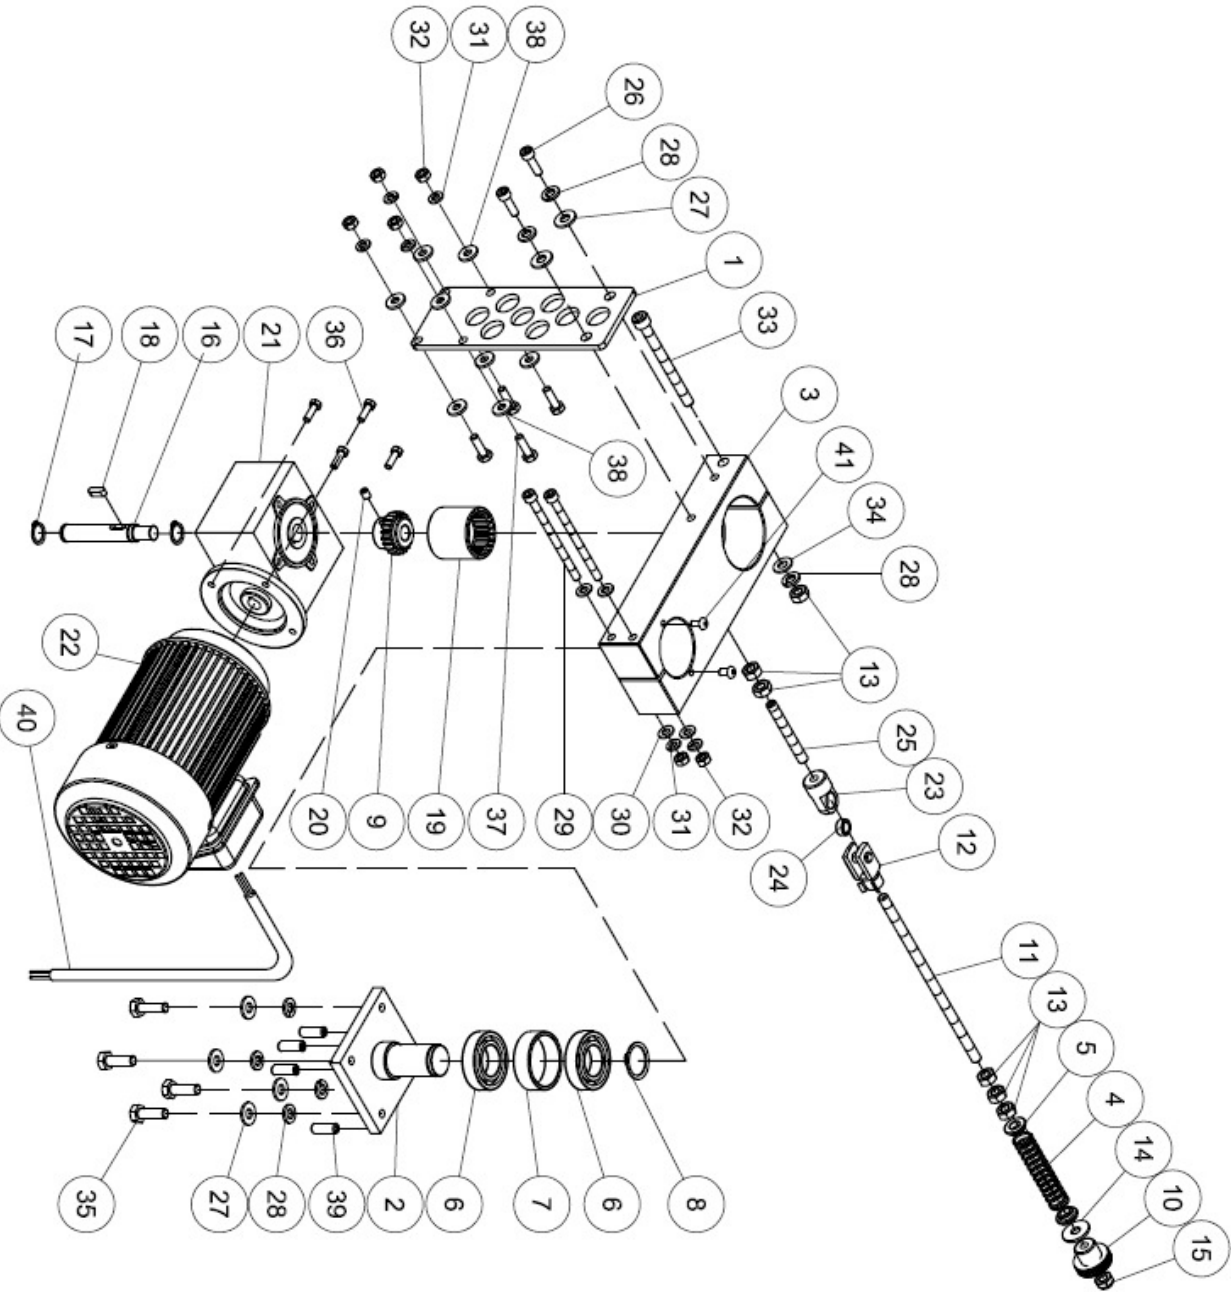

ITEM	PART NO	PARTS NAME	SIZE	Q`TY	NOTE
1	721312	Motor Fixed Plate		1	
2	721297	Spindle Bracket		1	
3	721299	Fixed Bracket		1	
4	721304	Spring		1	
5	721305	Gasket		2	
6	BB600502A	Ball Bearing	6005ZZ	2	
7	721313	Ring		1	
8	RS250000	C-Type Ring	S25	1	
9	721308	Spindle Connector Gear		1	
10	721306	Plum Nut	M8	1	
11	721303	Screw Polt	M8	1	
12	721301	Y-type Connector	M8	1	
13	NH081300	Hex Nut	M8	6	
14	WF082320	Washer	φ8*φ23*2T	1	
15	NL081300	Nylon Nut	M8	1	
16	721309	Transmission Shaft		1	
17	RS140000	C-Type Ring	S14	2	
18	KD050515	Key	5*5*15L	1	
19	721307	Spindle Connector Ring		1	
20	SS069200	Set Screw	M6*8L	1	
21	721310	Reducer	NMRV030-1/20-63B14	1	50Hz
22	MA721311	Motor	1/4HP(0.18KW) 4P	1	220/380V 3~
23	721300a	Connector		1	
24	200964	Shaft		1	
25	SS081300	Set Screw	M8*65L	1	
26	SR080400	Cap Screw	M8*20L	2	
27	WF081818	Washer	φ8*φ18*1.8t	6	
28	WS080000	Spring Washer	M8	7	
29	SR061803	Cap Screw	M6*90L	2	
30	WF061310	Washer	φ6*φ13*1t	4	
31	WS060000	Spring Washer	M6	6	
32	NH061000	Hex Nut	M6	6	
33	SR081803	Cap Screw	M8*90L	1	
34	WF081820	Washer	φ8*φ18*2t	1	
35	SH080600	Hex Head Bolt	M8*30L	4	
36	SH059300	Hex Head Bolt	M5*12L	4	
37	SH060401	Hex Head Bolt	M6*20L	4	
38	WF061620	Washer	φ6*φ16*2t	8	
39	SS089400	Set Screw	M8*16L	4	
40	IM721004	Motor Cord	0.5mm x 4C	1	380V 3~ CE
41	SJ069200	Rouad Socket Head Cap Screw	M6*8L	2