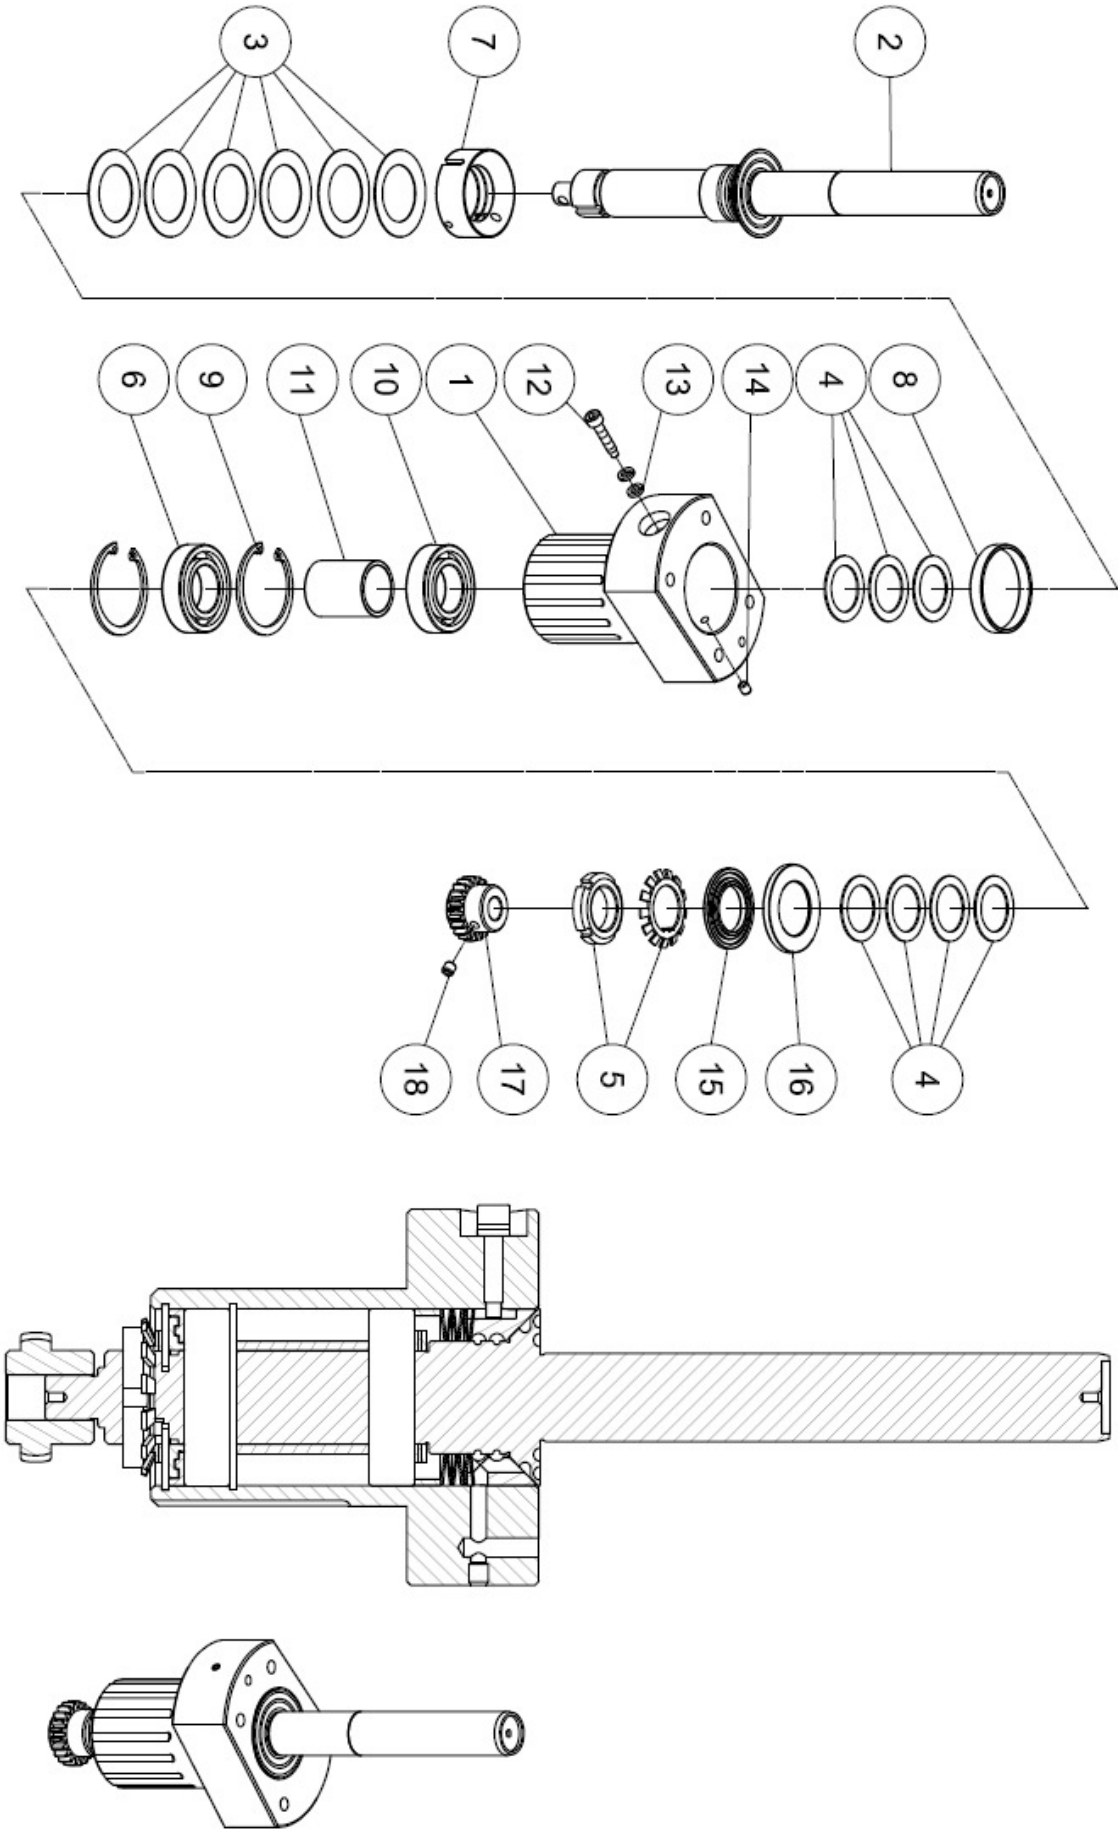

ITEM	PART NO	PARTS NAME	SIZE	Q`TY	NOTE
43	WF051210	Washer	M5* ϕ 12*1T	4	
44	SH050200	Hex Head Bolt	M5*10L	4	
45	721185	Buffer Blocks		8	
46	WS100000	Spring Washer	M10	1	
47	SJ080500	Rouad Socket Head Cap Screw	M8*25L	1	

QCE330014

ITEM	PART NO	PARTS NAME	SIZE	Q`TY	NOTE
43	WF551010	Washer	3/16* 10*1T	8	

ITEM	PART NO	PARTS NAME	SIZE	Q`TY	NOTE
1	721236	Lowside Pressure Plate		1	
2	721237	Upside Pressure Plate		1	
3	721238	Chrome Rod Park	§ 10*90L	2	
4	721239	Adjustment Screw	M10*P1.5	1	
5	721240	Plum Nut	M10	1	
6	721242	Protection Plate		1	
7	721244	Spring Flakes		1	
8	SH050200	Hex head Bolt	M5*10L	1	
9	WS050000	Spring Washer	M5	5	
10	SJ040200	Rouad Socket Head Cap Screw	M4*10L	1	
12	SS069107	Set Screw	M6*6L	1	
13	NH101700	Hex Nut	M10	1	
14	206395	Disc Washers	§ 6.2* § 15*0.5t	8	
15	WF061820	Washer	§ 6* § 18*2T	2	
16	SR060400	Cap Screw	M6*20L	2	
17	SJ050200	Rouad Socket Head Cap Screw	M5*10L	4	
18	721072	ABS Strips	§ 4*5L	0.01	1
19	SS059200	Set Screw	M5*8L	2	
20	WF051210	Washer	§ 5* § 12*1T	2	
21	WS040000	Spring Washer	M4	1	
22	WF061310	Washer	§ 6* § 13*1T	1	
23	NL061000	Nylon Nut	M6	1	