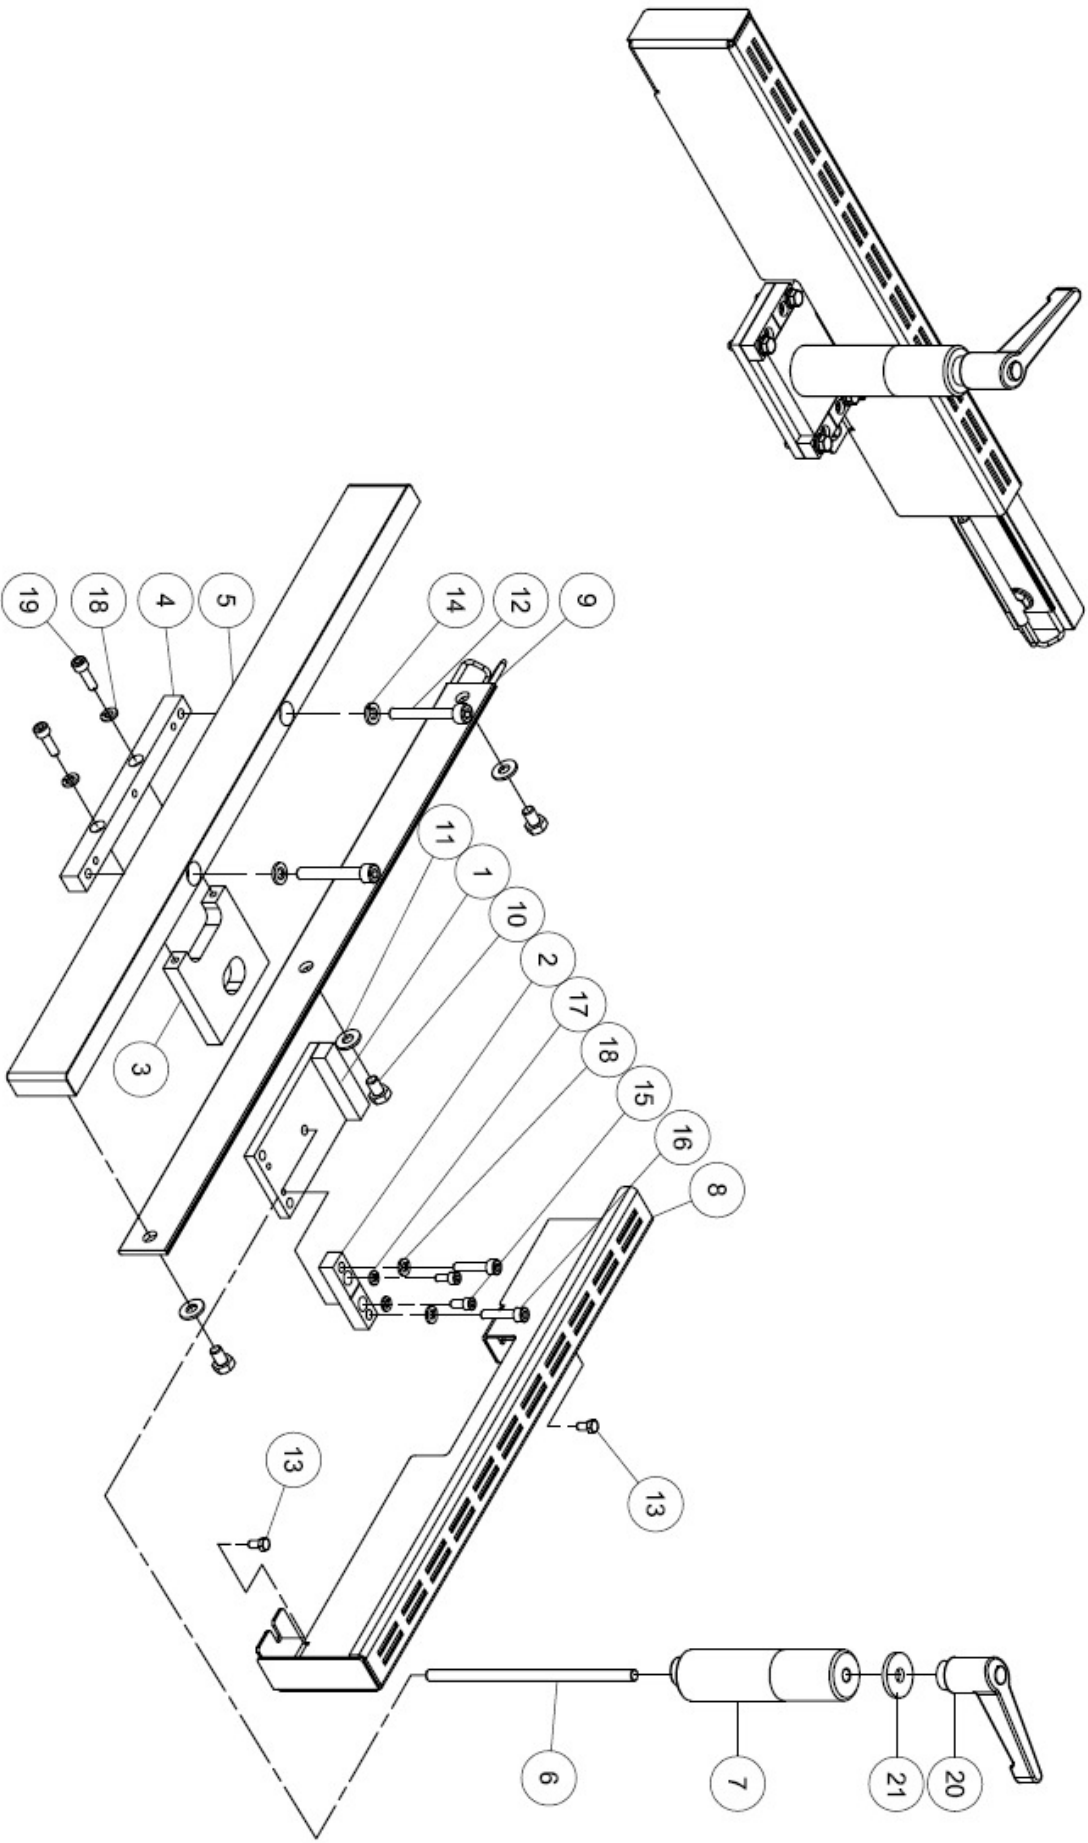

ITEM	PART NO	PARTS NAME	SIZE	Q`TY	NOTE
1	721151	Base Bracket		1	
2	721152	Limit Block		1	
3	721147	Slider		1	
4	721146	Fixed Block		1	
5	721153	Board Plate		1	
6	721149	Screw Ploe		1	
7	721148	Adjustment Screw Pole		1	
8	721155	Heater Plate Cover		1	
9	721154	Electric Heating		1	
10	SH089300	Hex Head Bolt	M8*12	3	
11	WF081820	Washer	§ 8* § 18*2T	3	
12	SR081100	Cap Screw	M8*55L	2	
13	SG050200	Hex Head Bolt (W/Flange)	M5*10L	2	
14	WS080000	Spring Washer	M8	2	
15	SR059300	Cap Screw	M5*12L	2	
16	SR060600	Hex Head Bolt	M6*30L	2	
17	WS050000	Spring Washer	M5	2	
18	WS060000	Spring Washer	M6	4	
19	SR060400	Cap Screw	M6*20L	2	
20	721150	Quick Release Handle		1	
21	WF082730	Washer	§ 8* § 27*3T	1