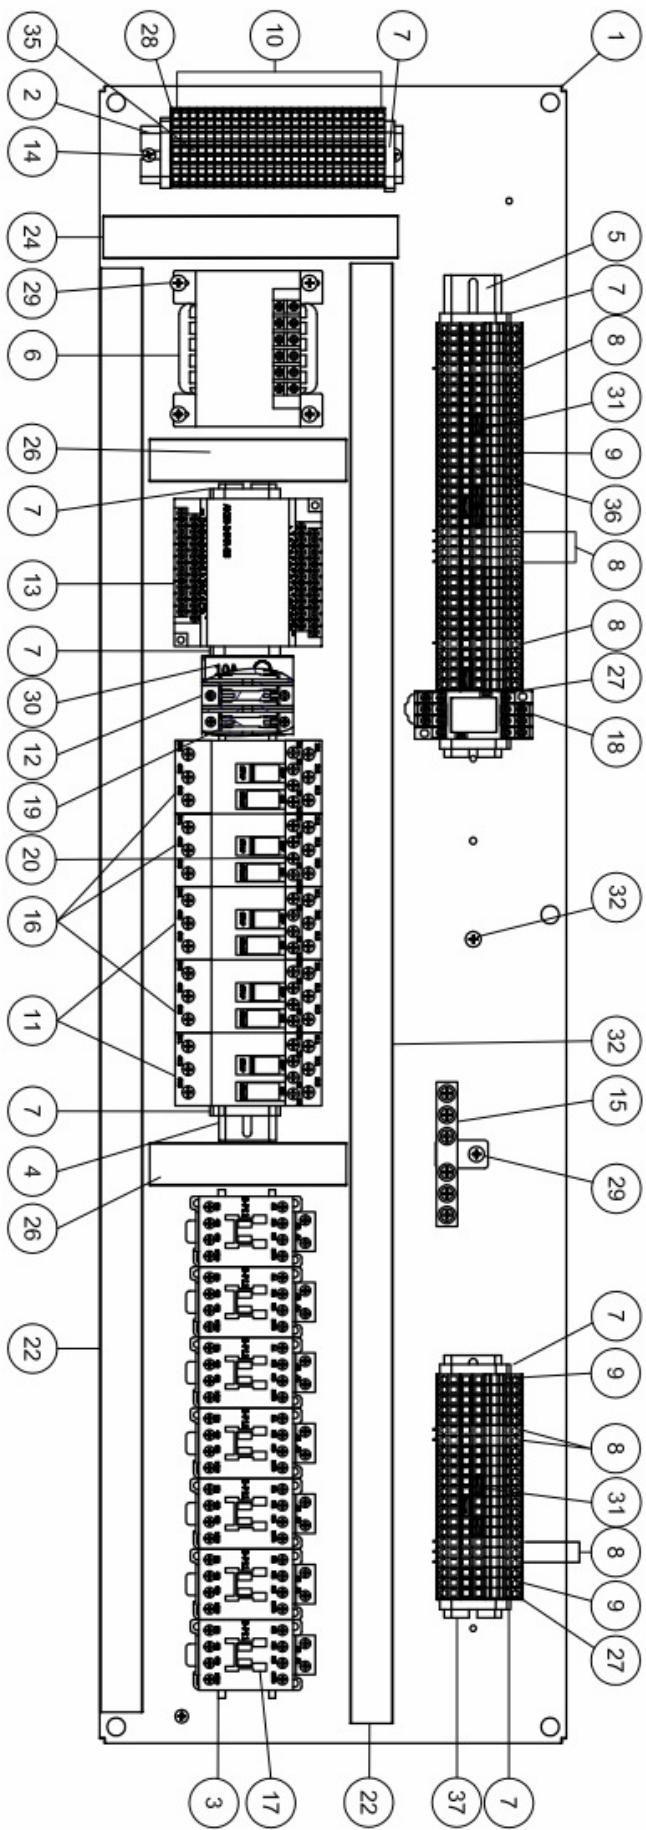

ITEM	PART NO	PARTS NAME	SIZE	Q`TY	NOTE
1	721339	Circuit Plate		1	4514(2C)
2	205186	Aluminum Rail	W35xH7.5	0.16	160mm
3	205186	Aluminum Rail	W35xH7.5	0.31	310mm
4	205186	Aluminum Rail	W35xH7.5	0.4	400mm
5	205186	Aluminum Rail	W35xH7.5	0.29	290mm
6	207217-2	Transformer	AC380~415V 120VA 5A	1	4514(2C)
7	203756	Aluminum Rail Fix Plate	TE-002	9	4514(2C)
8	205364	Ground Terminal	2004-1207	11	4514(2C)
9	203758	Terminal	2004-1201	47	4514(2C)
10	203755	Terminal	2002-1201	25	4514(2C)
11	721382	Motor Circuit Breaker	GV2ME05-0.63~1A	2	4514(2C)
12	205416	Fuse Holder	1P	3	4514(2C)
13	721381	Programmable Logic Controller	AX1N-24MR-ES	1	4514(2C)
14	ST040200F	Stainless Steel Tapping Screw	M4x10L	27	
15	721386	Ground Plate	6P	1	4514(2C)
16	721383	Motor Circuit Breaker	GV2ME06-1~1.6A	3	4514(2C)
17	994761	Magnetic Contactor	S-P11S AC24V 4A	7	4514(2C)
18	721385	Relay AC24V	AC24V	1	4514(2C)
19	994942	Fuse 30mm	5A	5	
20	721384	Bloq contact insert	GVAE11-1A1B	5	4514(2C)
21	205180-01	Cable Tray	W25*H65mm	1.76	880mm x 2
22	205180-02	Cable Tray Cover	W25*H10mm	1.76	880mm x 2
23	205180-01	Cable Tray	W25*H65mm	0.18	180mm
24	205180-02	Cable Tray Cover	W25*H10mm	0.18	180mm
25	205180-01	Cable Tray	W25*H65mm	0.24	120mm x 2
26	205180-02	Cable Tray Cover	W25*H10mm	0.24	120mm x 2
27	203759	End Plate	2004-1291	2	4514(2C)
28	203757	End Plate	2002-1291	1	4514(2C)
29	SP059200	Pan Head Screw	M5x10L	3	
30	205416-02	Fuse Cover With Light	AC	3	4514(2C)
31	203761	Jumper	2004-402	8	4514(2C)
32	SF059200	Pan Head Screw (W/Flange)	M5x10L	1	
34	995049	Glass fiber hose	JYT-1-6	1	1000mm
35	995075	Terminal Number Marker	05111-2002-26	25	
36	995074	Terminal Number Marker	793-5501	58	
37	205186	Aluminum Rail	W35xH7.5	0.18	180mm