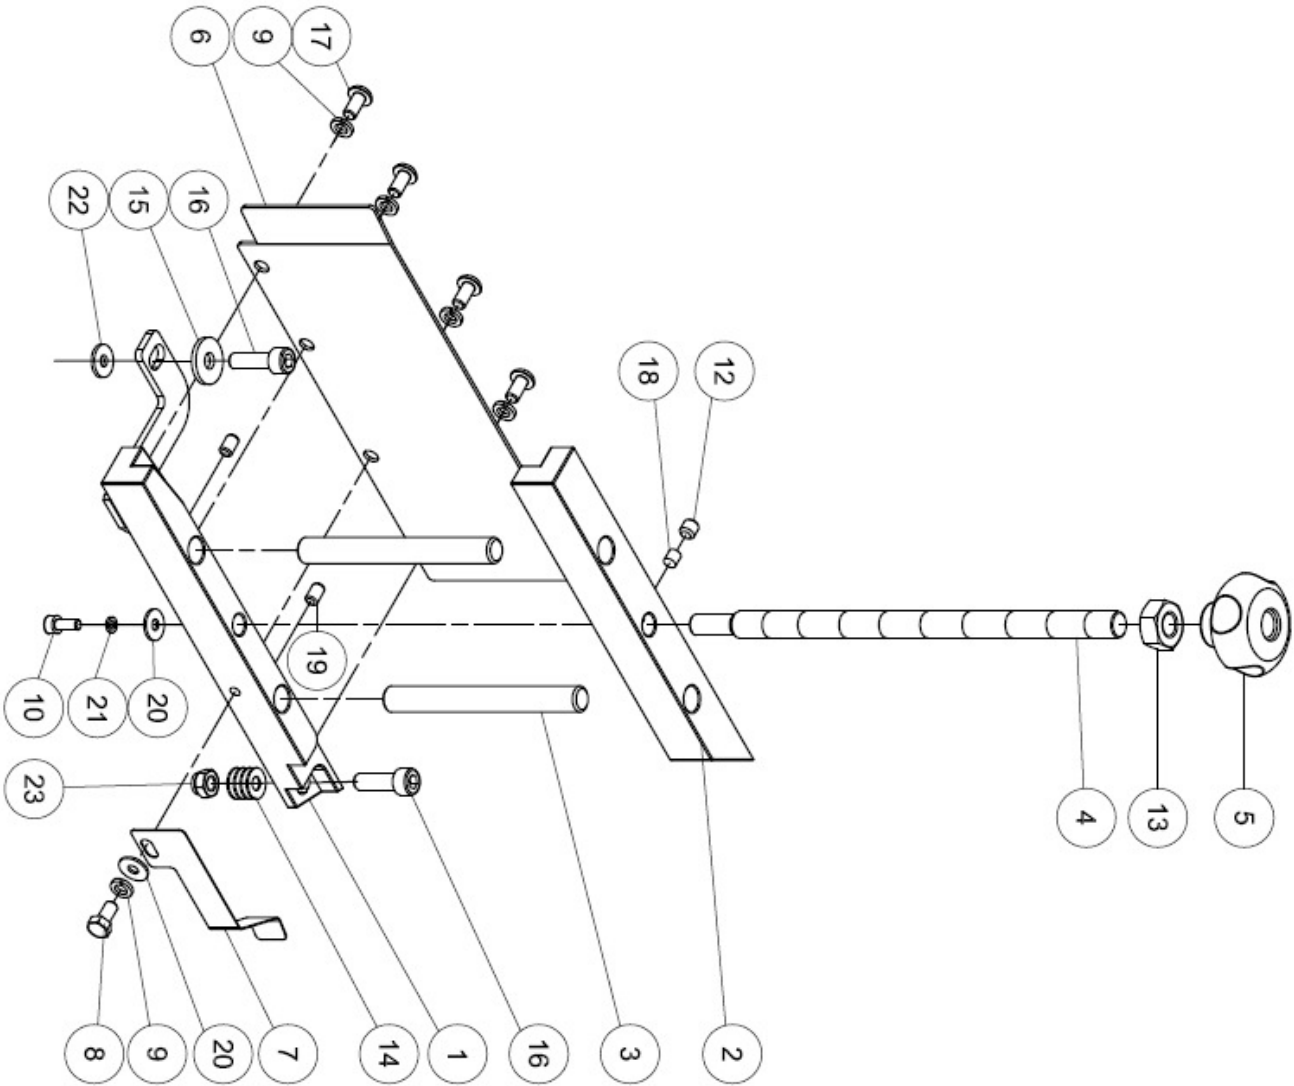

ITEM	PART NO	PARTS NAME	SIZE	Q`TY	NOTE
1	721236	Lowside Pressure Plate		1	
2	721237	Upside Pressure Plate		1	
3	721238	Chrome Rod Park	§ 10*90L	2	
4	721239	Adjustment Screw	M10*P1.5	1	
5	721240	Plum Nut	M10	1	
6	721242	Protection Plate		1	
7	721244	Spring Flakes		1	
8	SH050200	Hex head Bolt	M5*10L	1	
9	WS050000	Spring Washer	M5	5	
10	SJ040200	Rouad Socket Head Cap Screw	M4*10L	1	
12	SS069107	Set Screw	M6*6L	1	
13	NH101700	Hex Nut	M10	1	
14	206395	Disc Washers	§ 6.2* § 15*0.5t	8	
15	WF061820	Washer	§ 6* § 18*2T	2	
16	SR060400	Cap Screw	M6*20L	2	
17	SJ050200	Rouad Socket Head Cap Screw	M5*10L	4	
18	721072	ABS Strips	§ 4*5L	0.01	1
19	SS059200	Set Screw	M5*8L	2	
20	WF051210	Washer	§ 5* § 12*1T	2	
21	WS040000	Spring Washer	M4	1	
22	WF061310	Washer	§ 6* § 13*1T	1	
23	NL061000	Nylon Nut	M6	1