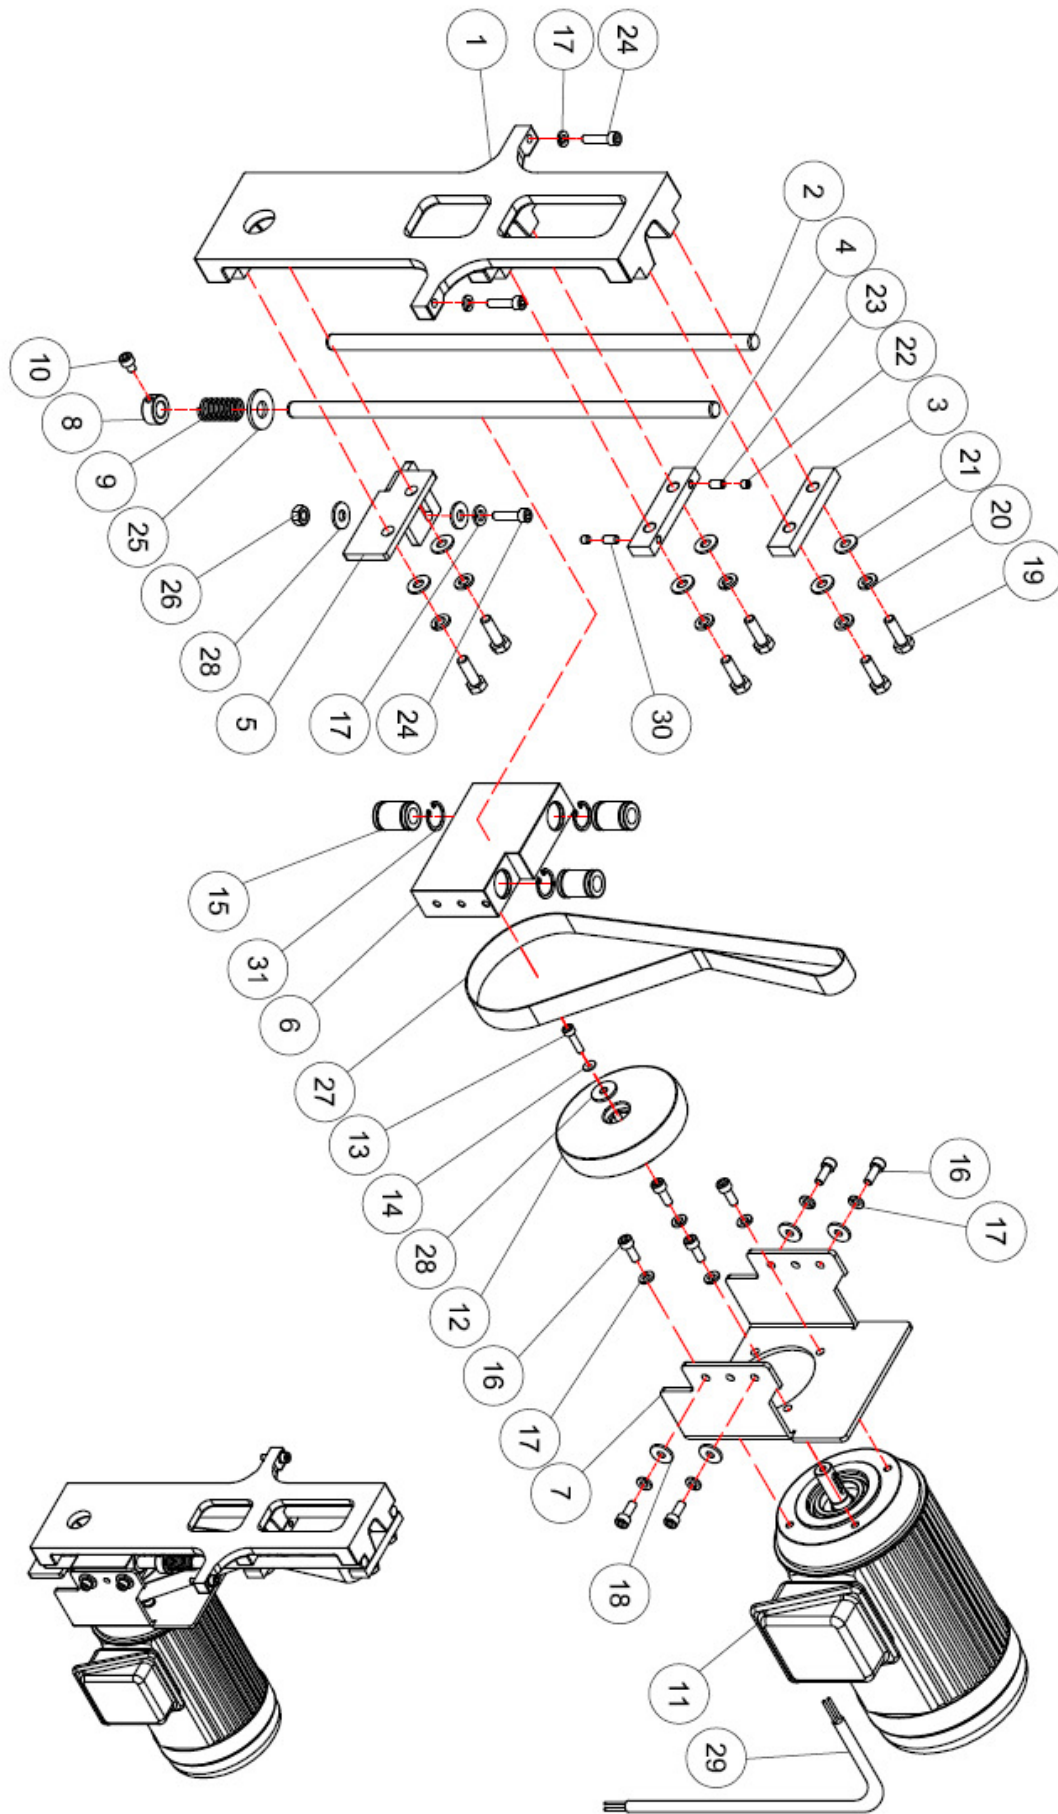

ITEM	PART NO	PARTS NAME	SIZE	Q`TY	NOTE
1	721076	Rail Seat		1	
2	721077	Chrome Rod Park		2	
3	721079	Platen		1	
4	721080	Platen		1	
5	721087	Fuselage Connecting Plate		1	
6	721086	Motor Movements Block		1	
7	721084	Motor Fixed Plate		1	
8	721089	Positioning Ring		1	
9	721088	Compression Spring		1	
10	SR0602003	Cap Screw	M6*10L	1	
11	MA721083	Motor	3/4HP(0.55KW) 2P	1	220/380V 3~
12	721085	Flat Pulley		1	
13	SR059400	Cap Screw	M5*16L	1	
14	WF051210	Washer	φ 5* φ 12*1t	1	
15	BL210402	Linear Bearing	LM12UU	3	
16	SR069400	Cap Screw	M6*16L	8	
17	WS060000	Spring Washer	M6	11	
18	WF061620	Washer	φ 6* φ 16*2t	4	
19	SH080500	Hex Head Bolt	M8*25L	6	
20	WS080000	Spring Washer	M8	6	
21	WF081820	Washer	φ 8* φ 18*2t	6	
22	SS069150	Set Screw	M6*6L	2	
23	SS060400	Set Screw	M6*20L	1	
24	SR060500	Cap Screw	M6*25L	3	
25	WF132225	Washer	φ 13* φ 22*2.5t	1	
26	NH061000	Hex Nut	M6	1	
27	LF290020	Plat Belts	20*730L	1	
28	WF061920	Washer	φ 6* φ 19*2t	3	
29	IM721003	Motor Cord	0.5mm x 4C	1	380V 3~
30	SS069400	Set Screw	M6*16L	1	
31	RR210000	Retaining Ring (for bores)	R21	3