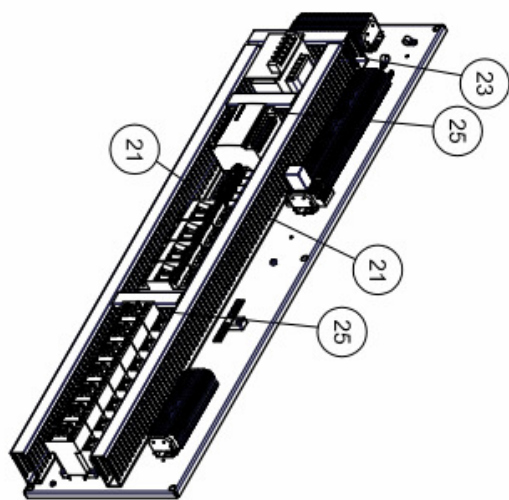

ITEM	PART NO	PARTS NAME	SIZE	Q`TY	NOTE
1	721339	Circuit Plate		1	4514(2C)
2	205186	Aluminum Rail	W35xH7.5	0.16	160mm
3	205186	Aluminum Rail	W35xH7.5	0.31	310mm
4	205186	Aluminum Rail	W35xH7.5	0.4	400mm
5	205186	Aluminum Rail	W35xH7.5	0.29	290mm
6	207217-2	Transformer	AC380~415V 120VA 5A	1	4514(2C)
7	203756	Aluminum Rail Fix Plate	TE-002	9	4514(2C)
8	205364	Ground Terminal	2004-1207	11	4514(2C)
9	203758	Terminal	2004-1201	47	4514(2C)
10	203755	Terminal	2002-1201	25	4514(2C)
11	721382	Motor Circuit Breaker	GV2ME05-0.63~1A	2	4514(2C)
12	205416	Fuse Holder	1P	3	4514(2C)
13	721381	Programmable Logic Controller	AX1N-24MR-ES	1	4514(2C)
14	ST040200F	Stainless Steel Tapping Screw	M4x10L	27	
15	721386	Ground Plate	6P	1	4514(2C)
16	721383	Motor Circuit Breaker	GV2ME06-1~1.6A	3	4514(2C)
17	994761	Magnetic Contactor	S-P11S AC24V 4A	7	4514(2C)
18	721385	Relay AC24V	AC24V	1	4514(2C)
19	994942	Fuse 30mm	5A	5	
20	721384	Bloq contact insert	GVAE11-1A1B	5	4514(2C)
21	205180-01	Cable Tray	W25*H65mm	1.76	880mm x 2
22	205180-02	Cable Tray Cover	W25*H10mm	1.76	880mm x 2
23	205180-01	Cable Tray	W25*H65mm	0.18	180mm
24	205180-02	Cable Tray Cover	W25*H10mm	0.18	180mm
25	205180-01	Cable Tray	W25*H65mm	0.24	120mm x 2
26	205180-02	Cable Tray Cover	W25*H10mm	0.24	120mm x 2
27	203759	End Plate	2004-1291	2	4514(2C)
28	203757	End Plate	2002-1291	1	4514(2C)
29	SP059200	Pan Head Screw	M5x10L	3	
30	205416-02	Fuse Cover With Light	AC	3	4514(2C)
31	203761	Jumper	2004-402	8	4514(2C)
32	SF059200	Pan Head Screw (W/Flange)	M5x10L	1	
34	995049	Glass fiber hose	JYT-1-6	1	1000mm
35	995075	Terminal Number Marker	05111-2002-26	25	
36	995074	Terminal Number Marker	793-5501	58	
37	205186	Aluminum Rail	W35xH7.5	0.18	180mm