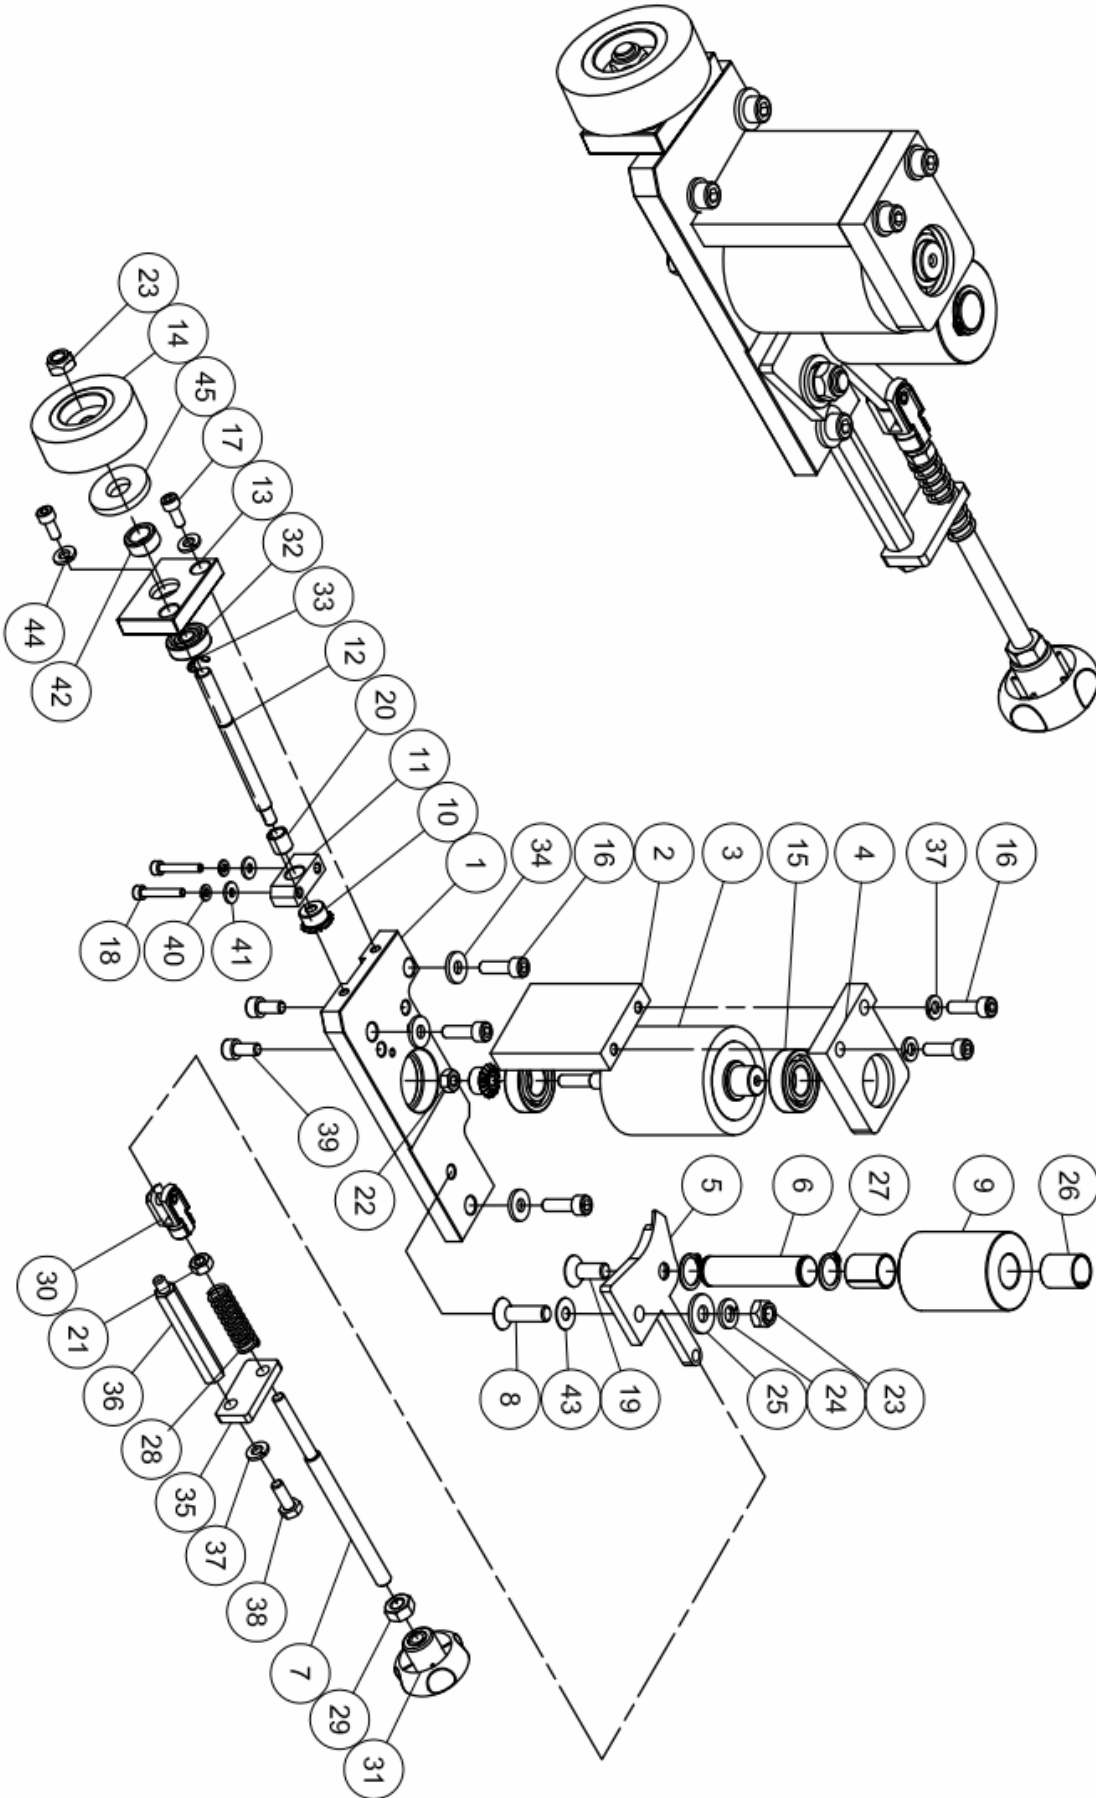

ITEM	PART NO	PARTS NAME	SIZE	Q`TY	NOTE
1	721161	Fixed Plate		1	
2	721162	Booster Plate		1	
3	721163	Wheel		1	
4	721164	Bearing Fixed Plate		1	
5	721165	Clutch Plate		1	
6	721173	Wheel Shaft		1	
7	721169	Rod		1	
8	721166	Shaft		1	
9	721175	Wheel		1	
10	721176	Gear		2	
11	721177	Fixed Bracket		1	
12	721179	Transmission Shaft		1	
13	721180	Bearing Fixed Plate		1	
14	721181	Wheel		1	
15	BB600203A	Ball Bearing	6002LLU	2	
16	SR060400	Cap Screw	M6*20L	5	
17	SR059300	Cap Screw	M5*12L	2	
18	SR040500	Cap Screw	M4*25L	2	
19	SM080400	Pan Head Screws Hexagon	M8*20L	1	
20	BD081001	Bushing Bearing	DU0810	1	
21	NH061000	Hex Nut	M6	1	
22	NL061000	Nylon Hex Nut	M6	1	
23	NL081300	Nylon Nut	M8	2	
24	WS080000	Spring Washer	M8	1	
25	WF081820	Washer	M8*18*2	1	
26	BD152001	Bushing Bearing	DU1520	2	
27	RS150000	C-Type Ring	S15	2	
28	721167	Spring		1	
29	NH081300	Hex Nut	M8	1	
30	721125	Y-Type Connector	M6	1	
31	721056	Plum Nut	M8	1	
32	BB608002A	Ball Bearing	608 ZZ	1	
33	RS070000	S-Type Ring	§ 7	1	
34	WF061620	Washer	§ 6* § 16*2T	3	
35	721168	Connector Plate		1	
36	721182	Six Hex Pole		1	
37	WS060000	Spring Washer	M6	3	
38	SH069400	Hex Head Bolt	M6*16L	1	
39	SR069300	Cap Screw	M6*12L	2	
40	WS040000	Spring Washer	M4	1	
41	WF040810	Washer	§ 4* § 8*1t	1	
42	200964	Shaft		1