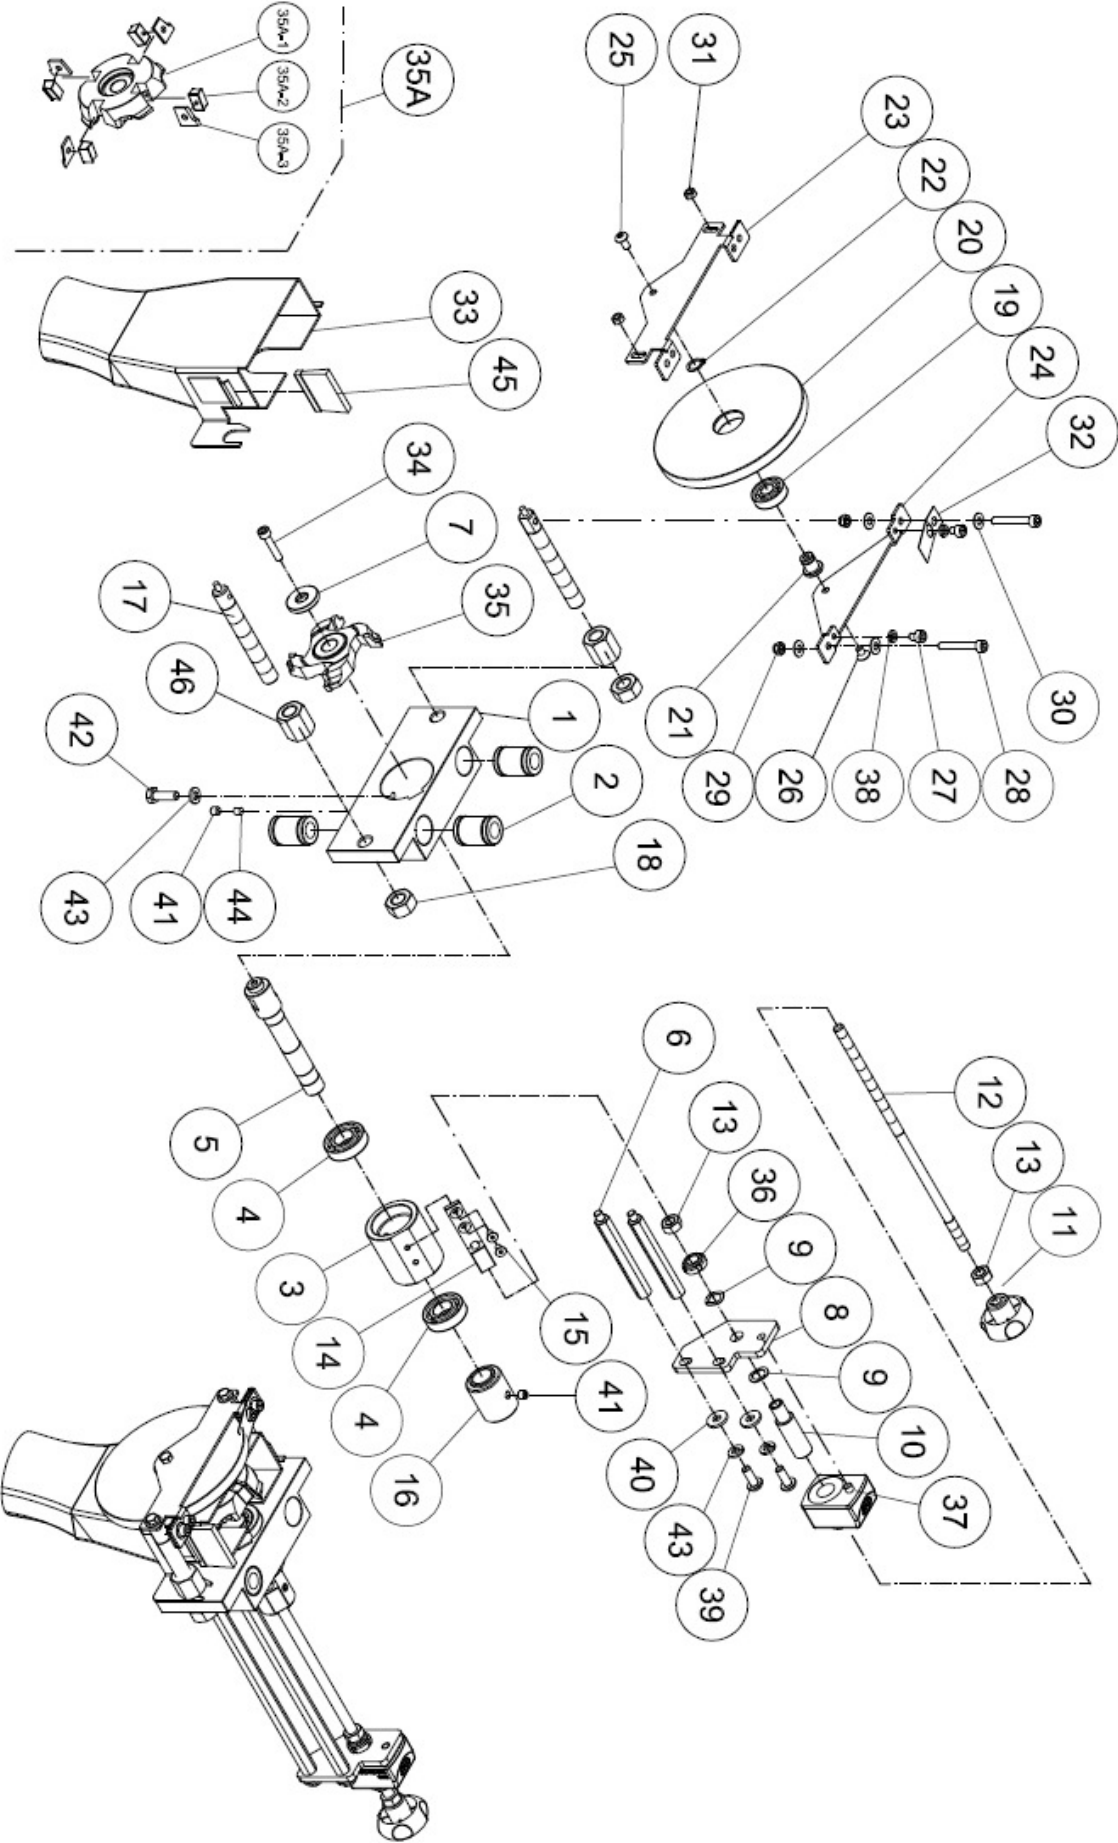

ITEM	PART NO	PARTS NAME	SIZE	Q`TY	NOTE
1	721048	Lowside Sliding Bracket		1	
2	BL210402	Linear Bearing	LM12	3	
3	721052	Lowside Shaft		1	
4	BB600204	Ball Bearing	6002 LLB	2	
5	721051	Lowside Spindle		1	
6	721182	Six Hexagonal Column		2	
7	721043	Spindle Cover		1	
8	721061	Fixer Plate		1	
9	WW101503	Wave-Type Gasket	§ 10* § 15	2	
10	721060	Adapter Shaft		1	
11	721056	Plum Nut	M8	1	
12	721055	Adjustment Screw Pole		1	
13	NH081300	Hex Nut	M8	2	
14	721063	Connection Plate		1	
15	SM049200	Countersunk Head Cap Screw	M4*8L	2	
16	721046	Flat Pulley		1	
17	721042	Support Screw Pole		2	
18	NH121900	Hex Nut	M12	2	
19	BB600004	Ball Bearing	6000 LLB	1	
20	721069	Profiling Wheel		1	
21	721070	Wheel Spindle		1	
22	RS100000	S-Type Ring	S10	1	
23	721066	Pressre Wheel Fixed Plate		1	
24	721067	Pressre Wheel Fixed Plate		1	
25	SJ059200	Rouad Socket Head Cap Screw	M5*8L	1	
26	SM059200	Countersunk Head Cap Screw	M5*8L	1	
27	SR050200	Cap Screw	M5*10L	2	
28	SR050600	Cap Screw	M5*30L	2	
29	NL050800	Hex Nut	M5	2	
30	721232	Disc Washers	§ 5.2* § 12*0.6t	4	
31	NH050800	Hex Nut	M5	2	
32	721068	Spring Scratch Plate		1	
33	721050	Dust Cover		1	
34	SR050402	Cap Screw	M5*20L	1	
35	721053	Lowside Tool		1	S
35A	AB721053A	Lowside Tool Set.		1	A
35A-1	721053A-1	Lowside Tool Base		1	
35A-2	721053A-2	Lowside Tool Block		4	
35A-3	721053A-3	Lowside Tool Blade		4	
36	721071	Lock Nut	M10*P0.75	1	
37	721064	Position Indicater	DA0406-12/5-1-E-0	1	
38	WS050000	Spring Washer	M5	2