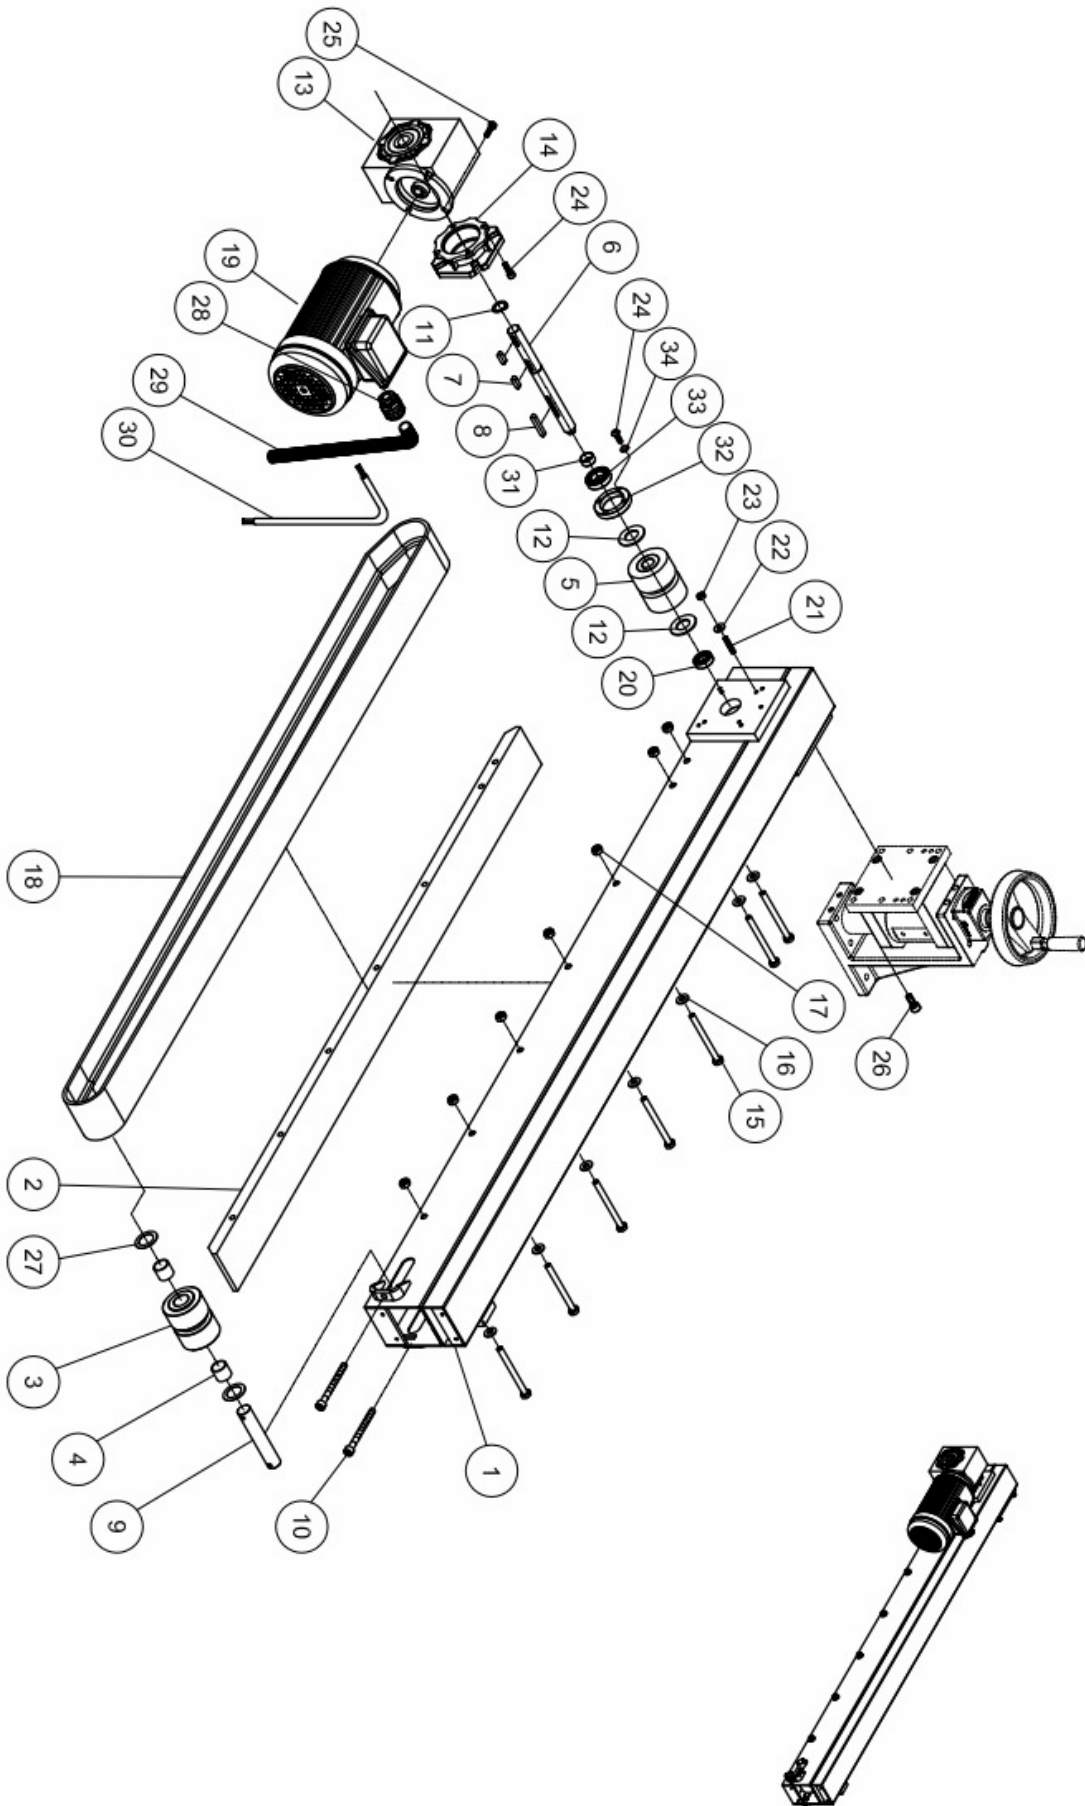

ITEM	PART NO	PARTS NAME	SIZE	Q`TY	NOTE
1	721028	Conveyer Seat		1	VE
2	721020	Conveyer By The Board		1	
3	721018	Roll Wheel		1	
4	994353	Bushing Bearing	DU2020	2	
5	721023	Roll Wheel		1	
6	721022	Transmission Shaft		1	
7	KD060620	Flat Key	6*6*20	2	
8	KD060640	Flat Key	6*6*40	1	
9	721019	Shaft		1	
10	SR081600	Cap Screw	M8*80	2	
11	RS180000	C-Type Retaining Ring	S18	1	
12	721025	Gasket		2	
13	721026	Reducer	NMRV040(1/50) Type:71B14	1	
14	721027	Reducer Flange	NMRV040	1	
15	SH081803	Hex Head Bolt	M8*90L	7	
16	WF081820	Washer	§ 8* § 18*2T	7	
17	NF081300	Flange Hex Nut	M8	7	
18	721017	Conveyer	72*5*2440(10*6)	1	
19	MA721021	Motor	1/2HP(0.37KW) 4P	1	
20	BB600103	Ball Bearing	6001 LLU	1	
21	SS060640	Set screw	M6*30L	4	
22	WF062330	Washer	§ 6* § 23*3T	4	
23	NH061000	Hex Nut	M6	4	
24	SJ060400	Rouad Socket Head Cap Screw	M6*20L	8	
25	SH060400	Hex Head Bolt	M6*20L	4	
26	SR0804403	Cap Screw	M8*20L	6	
27	991706	Washer	§ 20* § 30*0.5T	2	
28	203481	Nylon Box Connector	N-MGN16-15B-ST	1	
29	203475	Wave Tube	NGN-12B-50	0.7	700mm
30	IM721002	Motor Cord	0.5mm x 4C	1	380V 3~ CE
31	721029	Bushing		1	
32	721030	Bearing Fixed		1	
33	BB690404	Ball Bearing	6904LLB	1	
34	WS060000	Spring Washer	M6	4	

ITEM	PART NO	PARTS NAME	SIZE	Q`TY	NOTE
1	721032	Adjustment Column		1	
2	WF040810	Washer	⌀ 4* ⌀ 8*1T	5	
3	WS080000	Spring Washer	M8	2	
4	SR080400	Cap Screw	M8*20L	2	
5	721036	Locate Plug		1	
6	721035	Plug Fixed Plate		1	
7	SR051003	Cap Screw	M5*50L	1	
8	SP049200	Pan Head Screw	M4*8L	5	
9	SJ080400	Rouad Socket Head Cap Screw	M8*20L	2	
10	WF081820	Washer	⌀ 8* ⌀ 18*2T	2	
11	721033	Adjustment Bracket		1	
12	721034	Limits Fixed Plate		1	
13	SM100700	Countersunk Head Cap Screw	M10*35L	1	
14	WF102020	Washer	⌀ 10* ⌀ 20*2T	2	
15	WW101503	Wave-Type Washer	⌀ 10* ⌀ 15	3	
16	SP040600	Pan Head Screw	M4*30L	2	
17	AB721037-A	Door Safety Switch ASM.		1	
18	721031	Quick Release Handle		1	
19	WF102730	Washer	⌀ 10* ⌀ 27*3T	1	