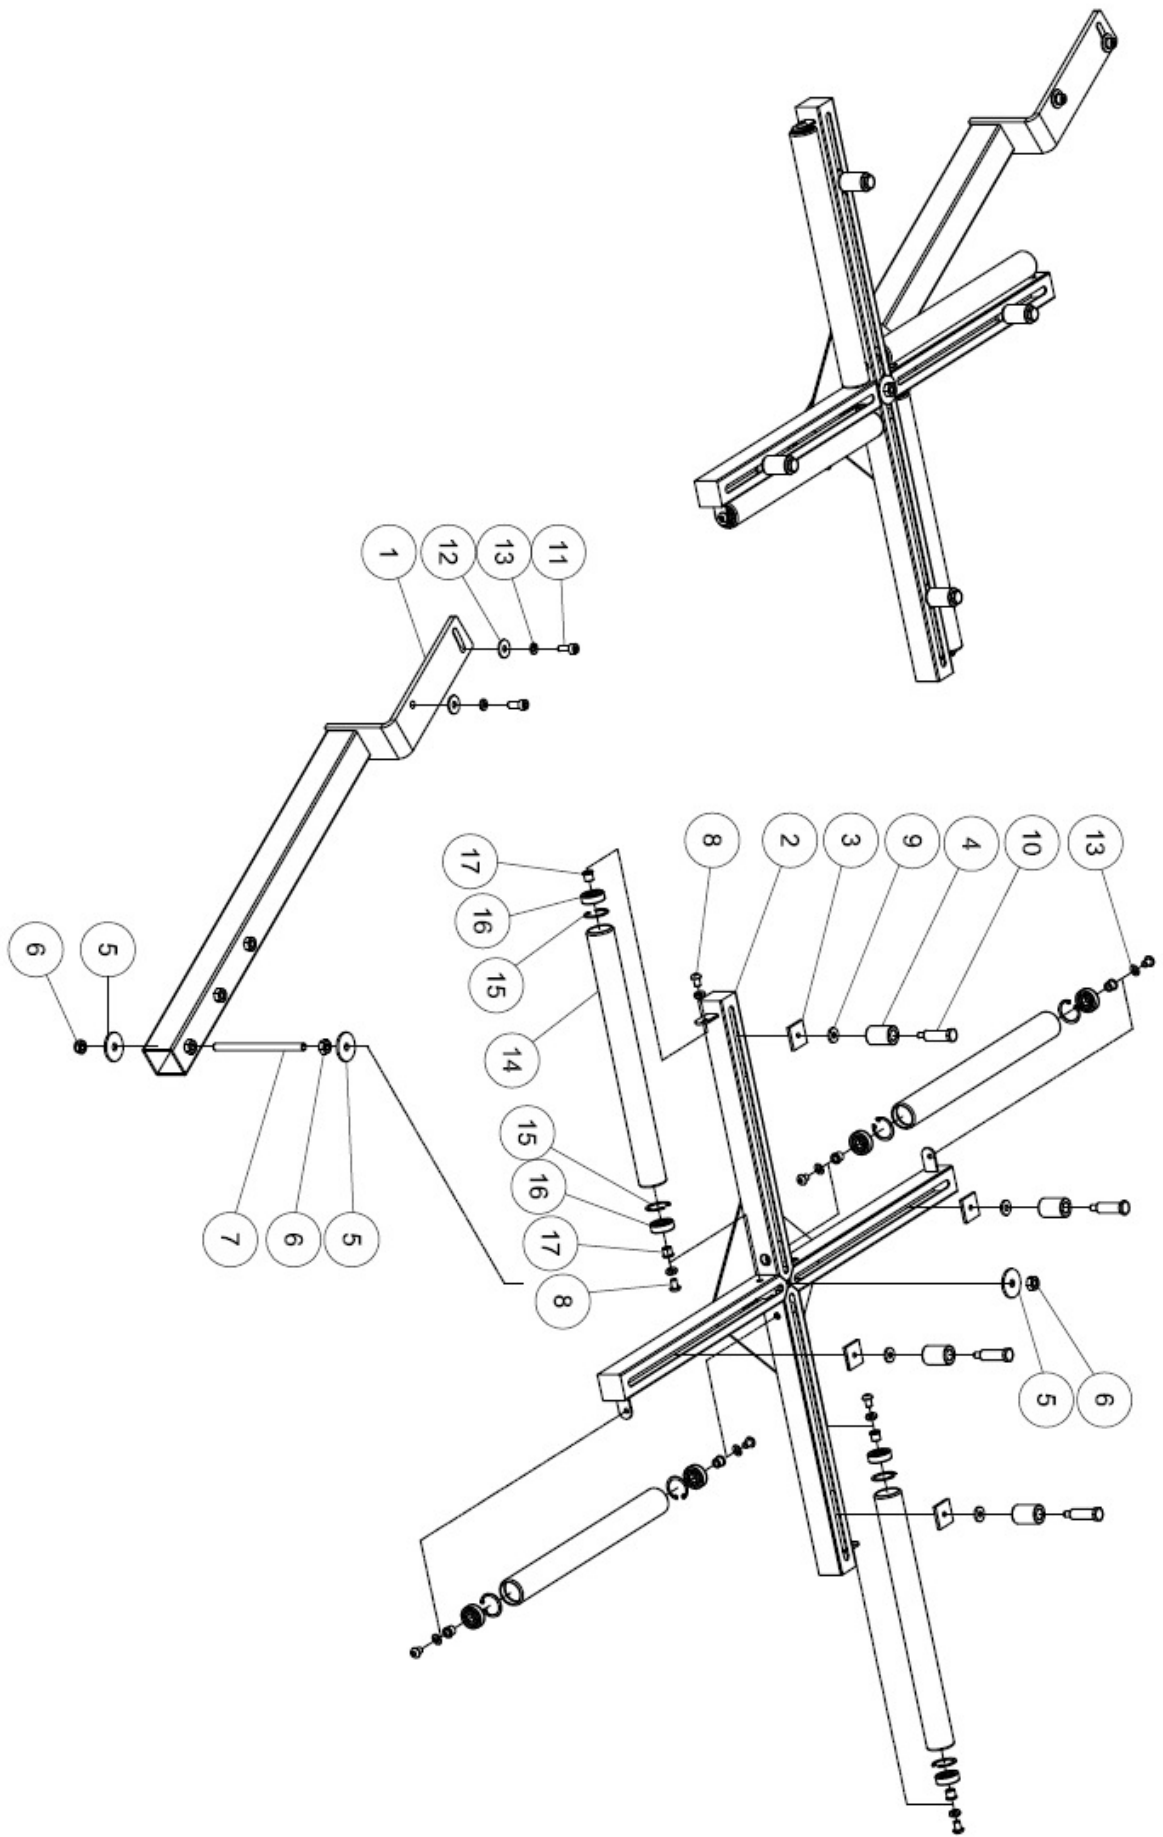

ITEM	PART NO	PARTS NAME	SIZE	Q`TY	NOTE
1	721106	Support Rib		1	VE
2	721109	Edge With a Bracke		1	VE
3	721107	Four Corness of the Nut		4	
4	721108	Wheel		4	
5	WF104030	Washer	§ 10* § 40*3t	3	
6	NH101700	Nut	M10	3	
7	721105	Screw Ploe	M10*150L	1	
8	SJ089400	Rouad Socket Head Cap Screw	M8*16L	8	
9	WF081820	Washer	§ 8* § 18*2t	4	
10	721111	Class Screw		4	
11	SR080400	Cap Screw	M8*20L	2	
12	WF082520	Washer	M8	2	
13	WS080000	Spring Washer	M8	10	
14	721110	Wheel		4	
15	RR320000	C-Type Ring	R32	8	
16	BB620102	Ball Bearing	6201 ZZ	8	
17	017058	Self-Lubricating Bearing		8