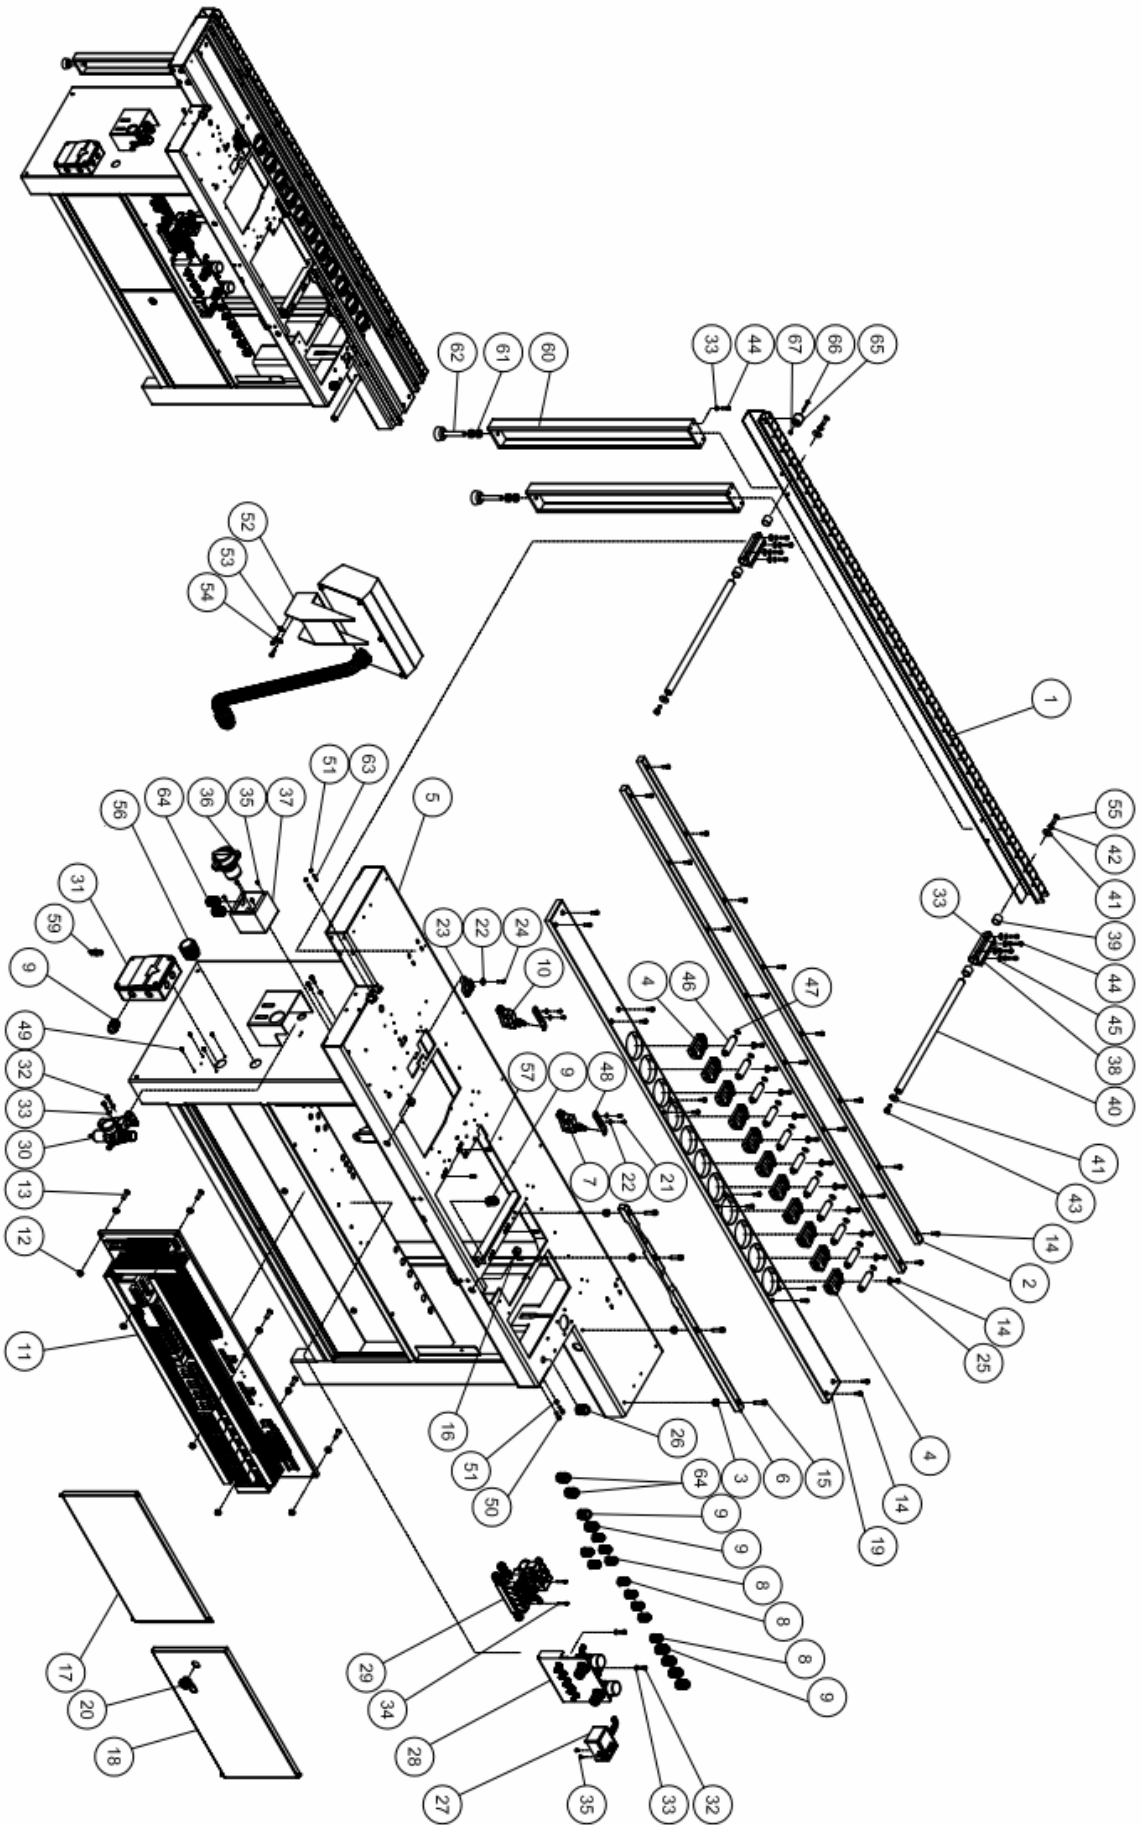

ITEM	PART NO	PARTS NAME	SIZE	Q`TY	NOTE
1	721417	Extension Bracket		1	W
2	721132	Pad		2	
3	721137	Gasket		4	
4	721134	Wheel Seat		11	
5	721416	Body		1	W
6	721138	By the Board		1	
7	AB205397A-B	Limits Switch ASM.		1	
8	709409	Outlet Beads	PG9	11	
9	136013	Outlet Beads	PG13.5	8	
10	AB205397A-A	Limits Switch ASM.		1	
11	AB721339	Distribution Botton Plate	3~ 380V	1	
12	NF081300	Hex Flange Nut	M8	10	
13	SJ080500	Rouad Socket Head Cap Screw	M8*25L	5	
14	SR069400	Cap Screw	M6*16L	39	
15	SR080600	Cap Screw	M8*30L	4	
16	203249	Powerful magnet group		2	
17	721338	Distribution Box door		1	W
18	721340	Distribution Box door		1	W
19	721133	Platfrom		1	
20	721342	Mechanical Locks		1	
21	SJ050200	Rouad Socket Head Cap Screw	M5*10L	4	
22	WF051210	Washer	⌀ 5* ⌀ 12*1.0T	5	
23	135051	Brush		1	
24	SJ050400	Rouad Socket Head Cap Screw	M5*20L	1	
25	WF061820	Washer	⌀ 6* ⌀ 18*2.0T	11	
26	203481	Nylon Box Connector	N-MGN16-15B-ST	1	
27	AB721364	Pressure Switch Unit		1	
28	AB721370	Pressure Adjustment Group		1	W
29	AB721350	Solenoid Valve		1	
30	AB721367	Three-Point Combination Group		1	
31	201105	Power Box		1	CE
32	SR069300	Cap Screw	M6*12L	4	
33	WS060000	Spring Washer	M6	16	
34	SP040600	Pan Head Screw	M4*30L	2	
35	SP040300	Pan Head Screw	M4*15L	6	
36	994809	Power Switch	ZH-HD-2	1	
37	721145	Switch Box		1	
38	721143	Extension of the suppre Block		2	
39	994353	Bushing Bearing		4	
40	721144	Extension rod		2	
41	WF082320	Washer	⌀ 8* ⌀ 23*2.0T	4	
42	WS080000	Spring Washer	M8	2