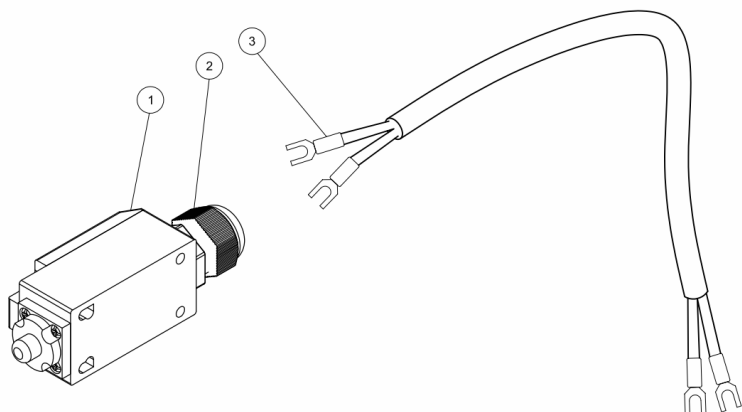

Pressure beam limit switch
AB721037-A

ITEM	PART NO	PARTS NAME	SIZE	Q`TY	NOTE
1	721037	Door Safety Switch	AZD-1001T	1	
2	709411	Outlet Beads	PG11	1	
3	IC721009	SWITCH CORD	0.5mm²x2C	1