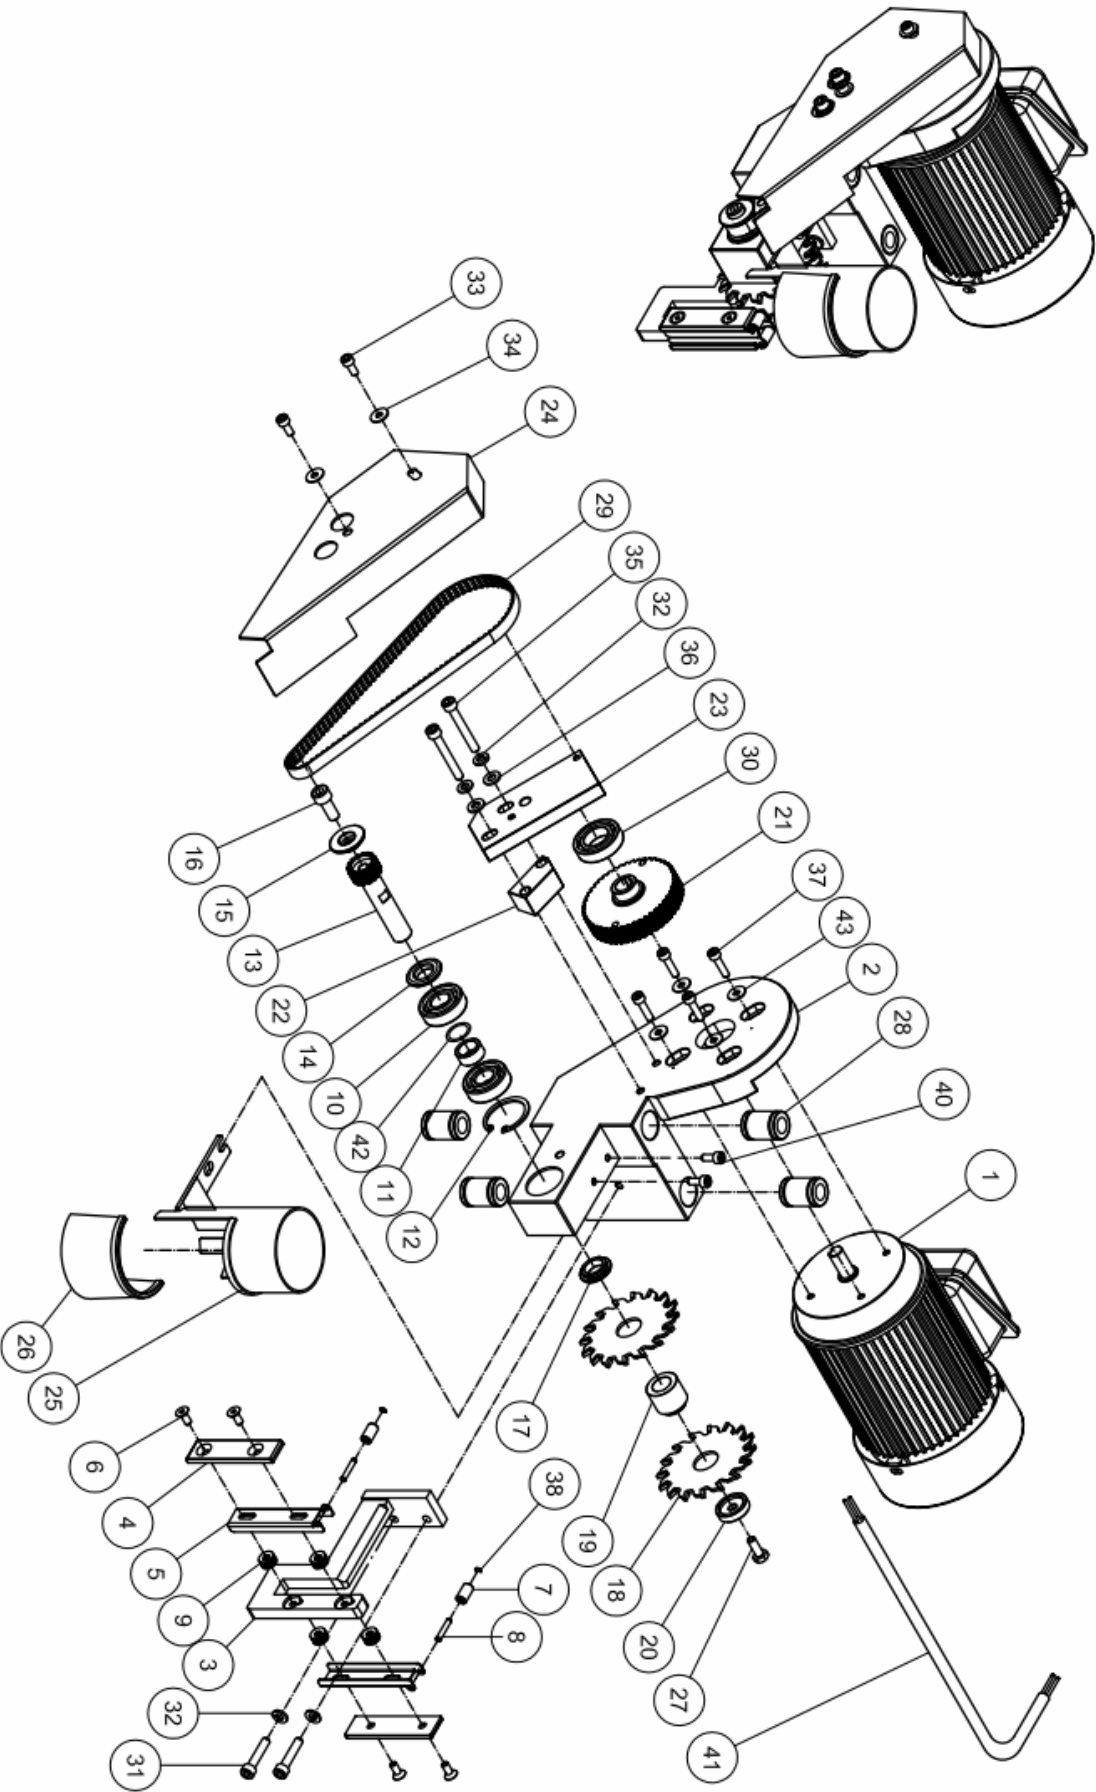

ITEM	PART NO	PARTS NAME	SIZE	Q`TY	NOTE
1	MA721216	Motor	1/4HP(0.18KW) 2P	1	220/380V 3~
2	721215	Motor Fixed Bracket		1	
3	721221	Support By the Board		1	
4	721227	By the Board		2	
5	721226	Wheel Fixed Flakes		2	
6	SM059300	Pan Head Screws Hexagon	M5*12L	4	
7	721228	Brass Ring		2	
8	721233	Plug		2	
9	721232	Disc Washers	φ 12* φ 5*0.6T	24	
10	BB620204	Ball Bearing	6202LLB	2	
11	721222	Shaft		1	
12	RR350000	C-Type Ring	R35	1	
13	721224	Repair Spindle		1	
14	721220	Pully Washer		1	
15	720229	Stop Flakes		1	
16	SR080400	Cap Screw	M8*20L	1	
17	721223	Flange		1	
18	721218	Cutter		2	
19	721219	Spacer Ring		1	
20	721217	Flange		1	
21	721214	Gear Type Pulley		1	
22	721225	Pad		1	
23	721212	Belt Adjust Block		1	
24	721211	Cover		1	
25	721230	Dust Cover		1	
26	721231	Brush	2240mm	0.05	112mm
27	SH069402	Hex Head Bolt	M6*16L	1	
28	BL210402	Linear Bearing	LM12UU	4	
29	721213	Toothed Belt	T5-500L-10W	1	
30	BB690404	Ball Bearing	6904LLB	1	
31	SR060400	Cap Screw	M6*20L	2	
32	WS060000	Spring Washer	M6	2	
33	SR059300	Cap Screw	M5*12L	2	
34	WF051210	Washer	φ 5* φ 12*1T	2	
35	SR060800	Cap Screw	M6*40L	2	
36	WF061920	Washer	M6	2	
37	SR059400	Cap Screw	M5*16L	4	
38	RE025000	E-Type Ring	φ 2.5	2	
39	WS050000	Spring Washer	M5	2	
40	SG050200	Hex Head Bolt (W/Flange)	M5*10L	2	
41	IM721001	Motor Cord	0.5mm x 4C	1	380V 3~ CE
42	992622	Washer	φ 15.2* φ 22*0.2T	1