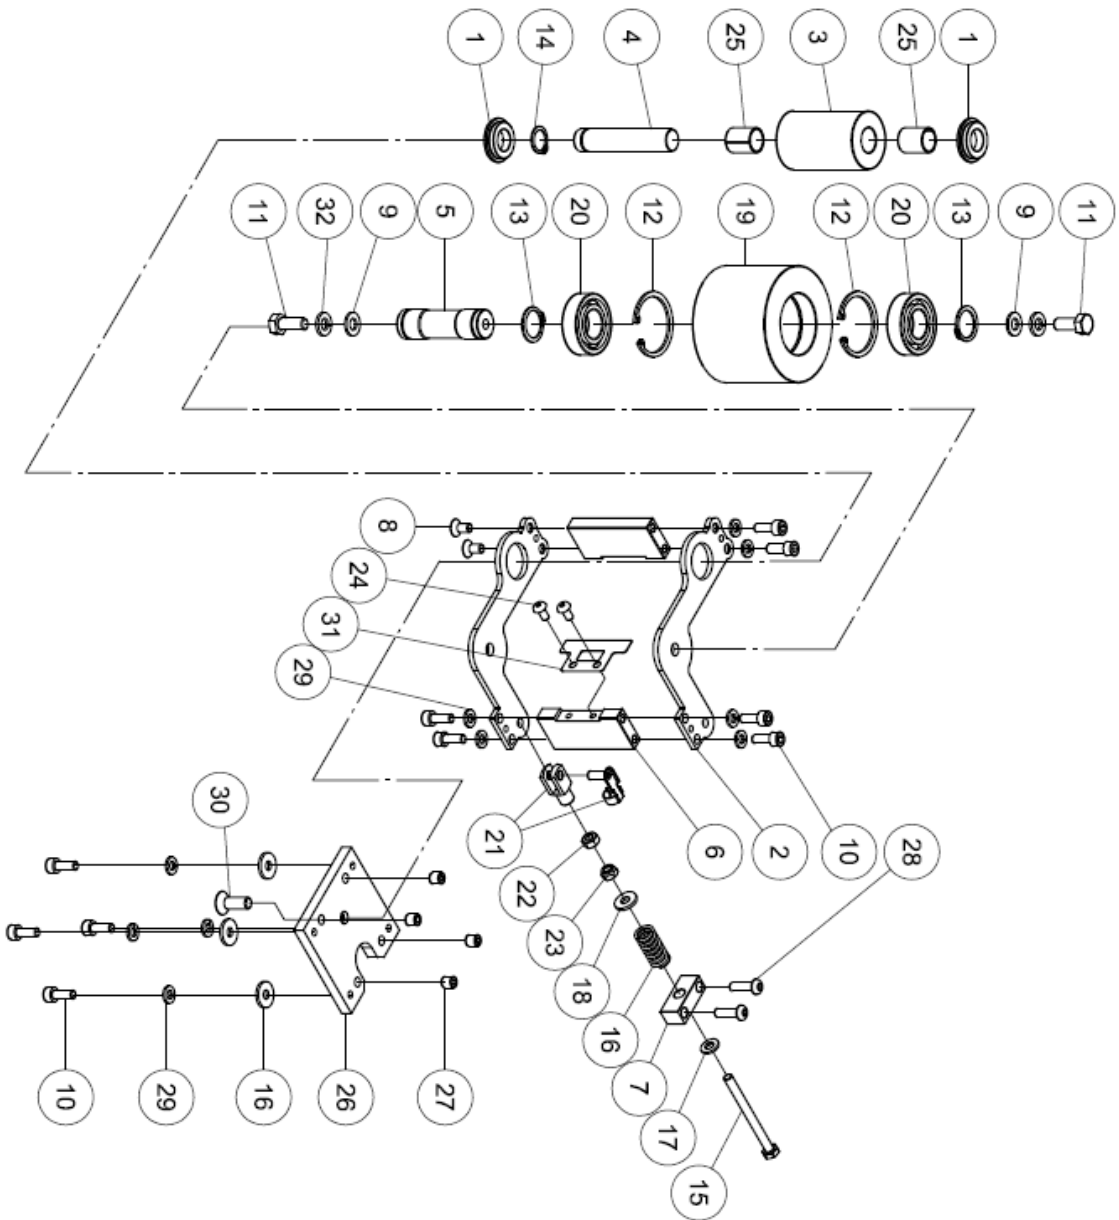

ITEM	PART NO	PARTS NAME	SIZE	Q`TY	NOTE
1	721117	Every Ring		2	
2	721118	Fuxed Plate		2	
3	721119	Wheel		1	
4	721120	Wheel Spindle		1	
5	721122	Wheel Spindle		1	
6	721124	Support Block		2	
7	721128	Fixed Block		1	
8	SM069300	Countersunk Head Cap Screw	M6*12L	2	
9	WF081820	Washer	⌀ 8* ⌀ 18*2t	2	
10	SR069400	Cap Screw	M6*16L	10	
11	SH080400	Hex Head Bolt	M8*20L	2	
12	RR420000	C-Type Ring	R42	2	
13	RS200000	C-Type Ring	S20	2	
14	RS150000	C-Type Ring	S15	1	
15	SH061300	Hex Head Bolt	M6*65L	1	
16	721127	Spring		1	
17	WF061310	Washer	⌀ 6* ⌀ 13*1t	1	
18	WF061620	Washer	⌀ 6* ⌀ 16*2t	5	
19	721123	Wheel		1	
20	BB600403A	Ball Bearing	6004LLU	2	
21	721125	Y-type Connector		1	
22	NH061000	Hex Nut	M6	1	
23	NL061000	Nylon Nut	M6	1	
24	SJ059200	Rouad Socket Head Cap Screw	M5*8L	2	
25	BD152001	Dry Bearing	DU1520	2	
26	721116	Fixed Base		1	
27	SS089200	Set Screw	M8*8L	4	
28	SJ060400	Rouad Socket Head Cap Screw	M6*20L	2	
29	WS060000	Spring Washer	M6	10	
30	SM0804003	Countersunk Head Cap Screw	M8*20L	1	
31	721129	Scraped plate		1	
32	WS080000	Spring Washer	M8	2	
33	WF062320	Washer	⌀ 6* ⌀ 23*2t	1