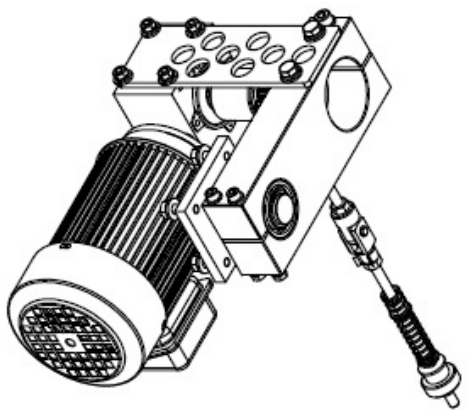

ITEM	PART NO	PARTS NAME	SIZE	Q`TY	NOTE
1	721312	Motor Fixed Plate		1	
2	721297	Spindle Bracket		1	
3	721299	Fixed Bracket		1	
4	721304	Spring		1	
5	721305	Gasket		2	
6	BB600502A	Ball Bearing	6005ZZ	2	
7	721313	Ring		1	
8	RS250000	C-Type Ring	S25	1	
9	721308	Spindle Connector Gear		1	
10	721306	Plum Nut	M8	1	
11	721303	Screw Polt	M8	1	
12	721301	Y-type Connector	M8	1	
13	NH081300	Hex Nut	M8	6	
14	WF082320	Washer	φ8*φ23*2T	1	
15	NL081300	Nylon Nut	M8	1	
16	721309	Transmission Shaft		1	
17	RS140000	C-Type Ring	S14	2	
18	KD050515	Key	5*5*15L	1	
19	721307	Spindle Connector Ring		1	
20	SS069200	Set Screw	M6*8L	1	
21	721310	Reducer	NMRV030-1/20-63B14	1	50Hz
22	MA721311	Motor	1/4HP(0.18KW) 4P	1	220/380V 3~
23	721300a	Connector		1	
24	200964	Shaft		1	
25	SS081300	Set Screw	M8*65L	1	
26	SR080400	Cap Screw	M8*20L	2	
27	WF081818	Washer	φ8*φ18*1.8t	6	
28	WS080000	Spring Washer	M8	7	
29	SR061803	Cap Screw	M6*90L	2	
30	WF061310	Washer	φ6*φ13*1t	4	
31	WS060000	Spring Washer	M6	6	
32	NH061000	Hex Nut	M6	6	
33	SR081803	Cap Screw	M8*90L	1	
34	WF081820	Washer	φ8*φ18*2t	1	
35	SH080600	Hex Head Bolt	M8*30L	4	
36	SH059300	Hex Head Bolt	M5*12L	4	
37	SH060401	Hex Head Bolt	M6*20L	4	
38	WF061620	Washer	φ6*φ16*2t	8	
39	SS089400	Set Screw	M8*16L	4	
40	IM721004	Motor Cord	0.5mm x 4C	1	380V 3~ CE
41	SJ069200	Rouad Socket Head Cap Screw	M6*8L	2