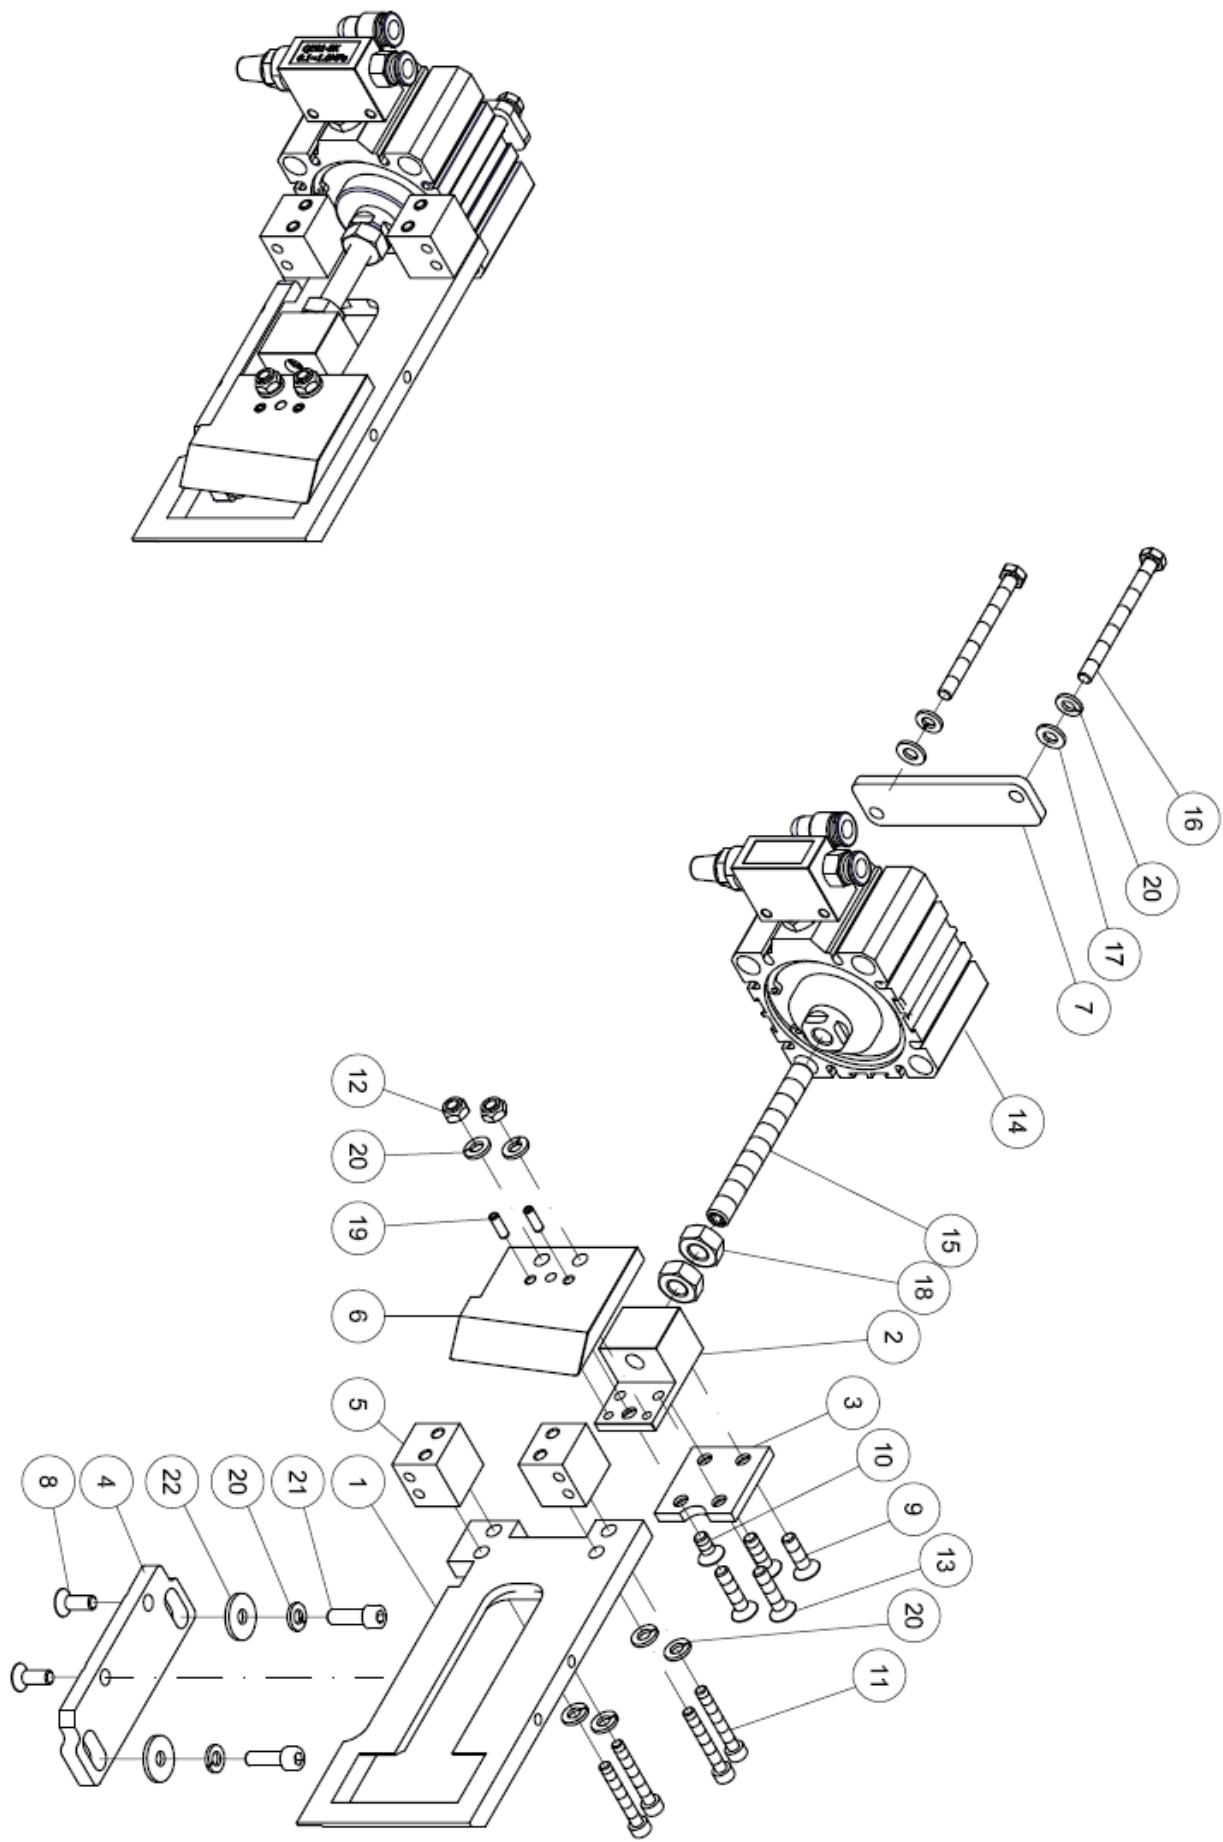

ITEM	PART NO	PARTS NAME	SIZE	Q`TY	NOTE
1	721093	Cutter Plate		1	
2	721103	Tool Fixed Block		1	
3	721094	Guides		1	
4	721102	Locate Plate		1	
5	721092	Locate Block		2	
6	721101	Cutter		1	
7	721091	Locate Plate		1	
8	SM069400	Countersunk Head Cap Screw	M6*16L	2	
9	SM060400	Countersunk Head Cap Screw	M6*20L	2	
10	SM069300	Countersunk Head Cap Screw	M6*12L	1	
11	SR060700	Cap Screw	M6*35L	4	
12	NL061000	Nylon Nut	M6	2	
13	SM060500	Countersunk Head Cap Screw	M6*25L	2	
14	AB721100	Cylinders ASM.	§ 63*20ST	1	
15	SS101800	Set Screw	M10*90L	1	
16	SH061403	Hex Head Bolt	M6*70L	2	
17	WF061310	Washer	M6*13*1T	2	
18	NH101700	Hex Nut	M10	2	
19	PS041200	Spring Pin	§ 4*12L	2	
20	WS060000	Spring Washer	M6	10	
21	SR060400	Cap Screw	M6*20L	2	
22	WF061920	Washer	§ 6* § 19*2T	2