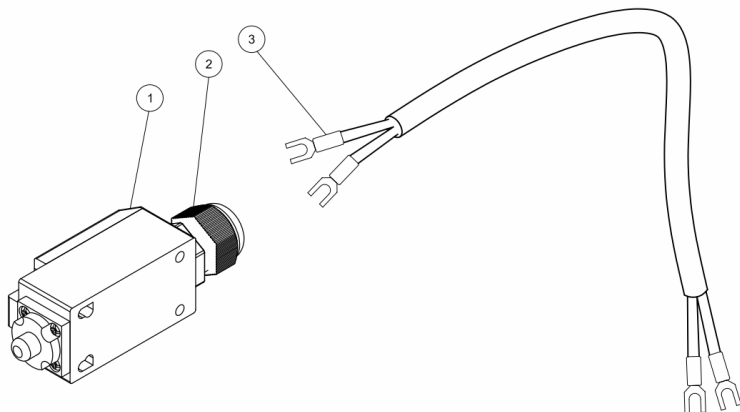

Rear door limite switch
AB721037-B

ITEM	PART NO	PARTS NAME	SIZE	Q`TY	NOTE
1	721037	Door Safety Switch	AZD-1001T	1	
2	709411	Outlet Beads	PG11	1	
3	IC721008	SWITCH CORD	0.5mm²x2C	1