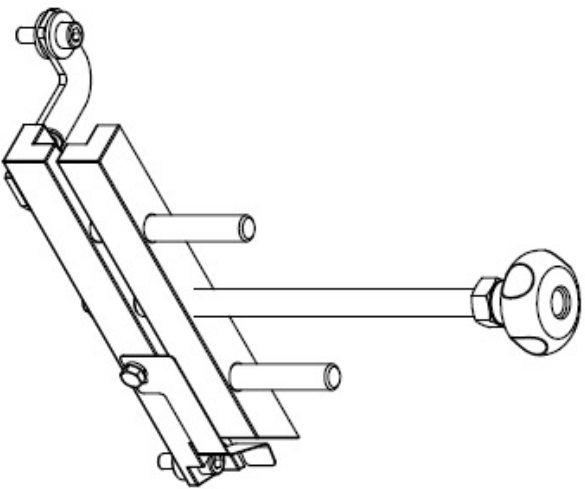

ITEM	PART NO	PARTS NAME	SIZE	Q`TY	NOTE
1	721236	Lowside Pressure Plate		1	
2	721237	Upside Pressure Plate		1	
3	721238	Chrome Rod Park	§ 10*90L	2	
4	721239	Adjustment Screw	M10*P1.5	1	
5	721240	Plum Nut	M10	1	
6	721242	Protection Plate		1	
7	721244	Spring Flakes		1	
8	SH050200	Hex head Bolt	M5*10L	1	
9	WS050000	Spring Washer	M5	5	
10	SJ040200	Rouad Socket Head Cap Screw	M4*10L	1	
12	SS069107	Set Screw	M6*6L	1	
13	NH101700	Hex Nut	M10	1	
14	206395	Disc Washers	§ 6.2* § 15*0.5t	8	
15	WF061820	Washer	§ 6* § 18*2T	2	
16	SR060400	Cap Screw	M6*20L	2	
17	SJ050200	Rouad Socket Head Cap Screw	M5*10L	4	
18	721072	ABS Strips	§ 4*5L	0.01	1
19	SS059200	Set Screw	M5*8L	2	
20	WF051210	Washer	§ 5* § 12*1T	2	
21	WS040000	Spring Washer	M4	1	
22	WF061310	Washer	§ 6* § 13*1T	1	
23	NL061000	Nylon Nut	M6	1