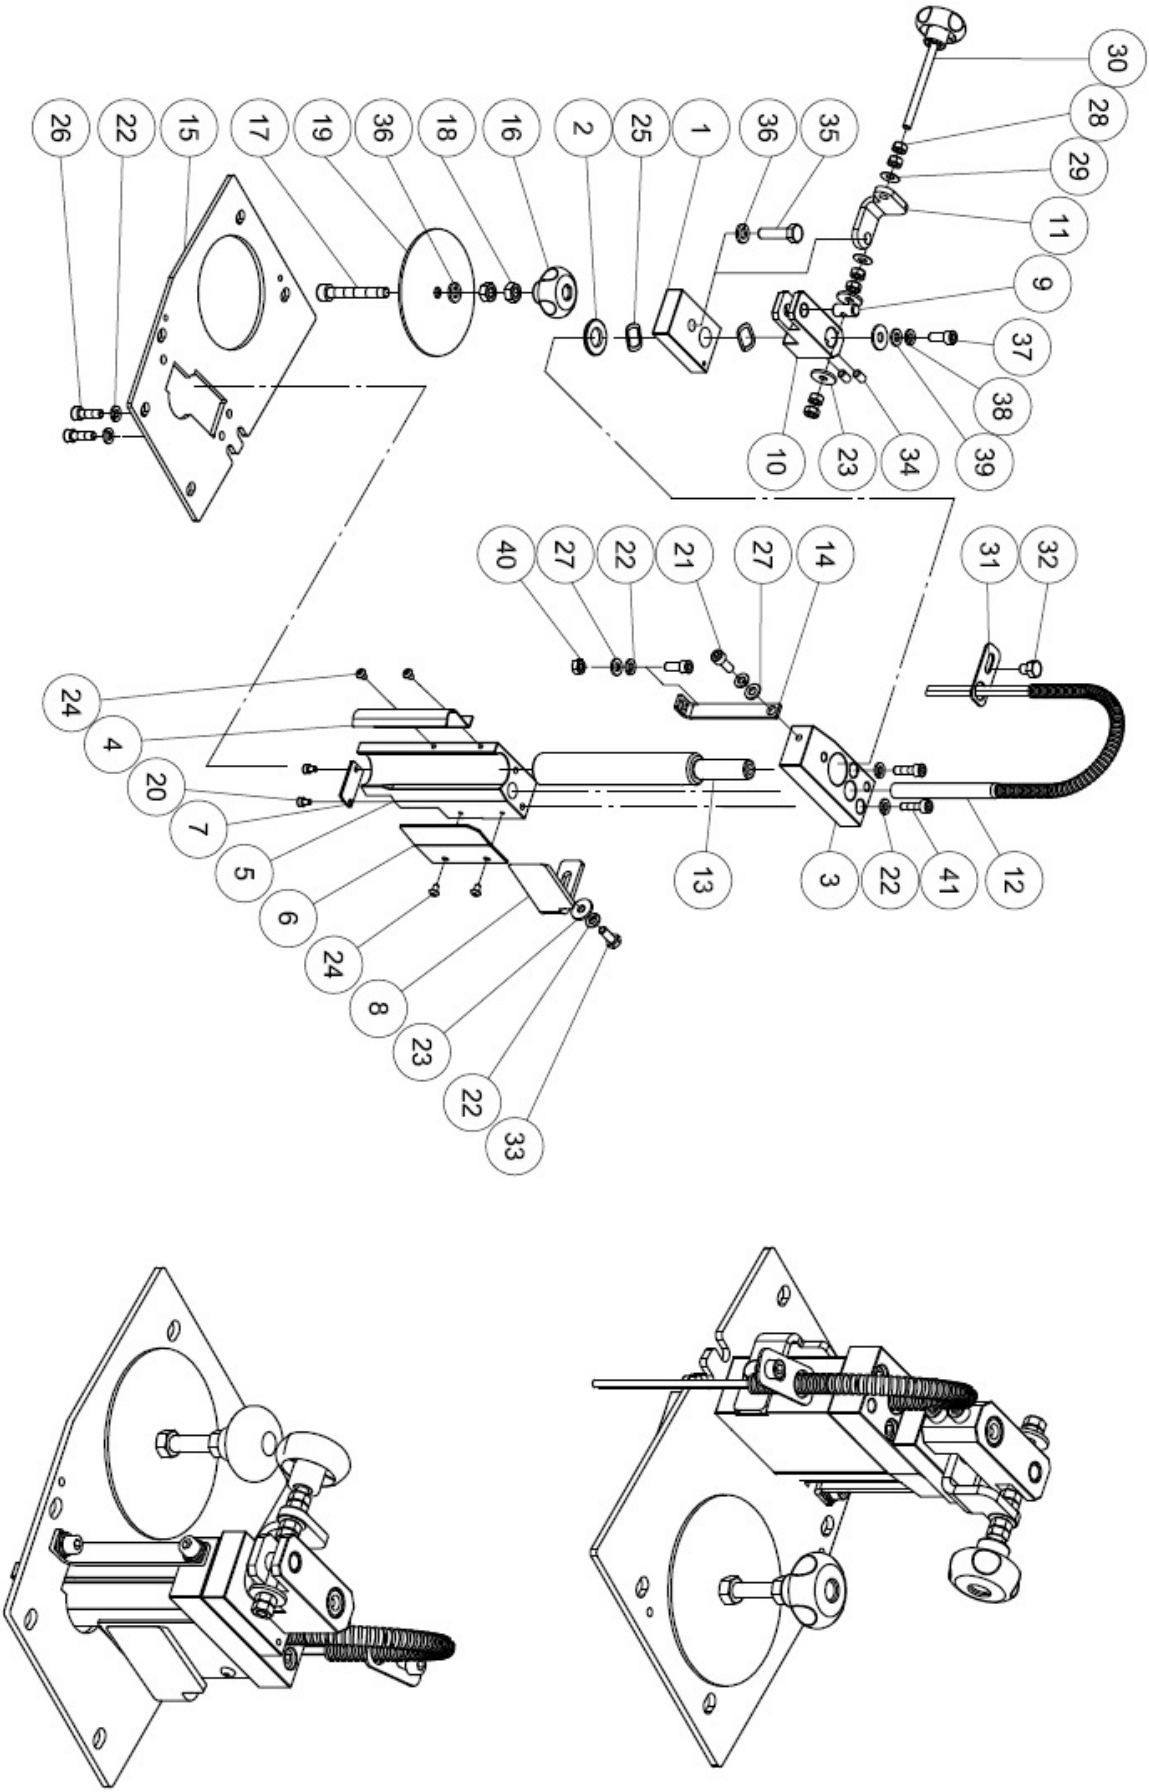

QCE330014

ITEM	PART NO	PARTS NAME	SIZE	Q`TY	NOTE
43	WF551010	Washer	3/16* 10*1T	8	

ITEM	PART NO	PARTS NAME	SIZE	Q`TY	NOTE
1	721236	Lowside Pressure Plate		1	
2	721237	Upside Pressure Plate		1	
3	721238	Chrome Rod Park	§ 10*90L	2	
4	721239	Adjustment Screw	M10*P1.5	1	
5	721240	Plum Nut	M10	1	
6	721242	Protection Plate		1	
7	721244	Spring Flakes		1	
8	SH050200	Hex head Bolt	M5*10L	1	
9	WS050000	Spring Washer	M5	5	
10	SJ040200	Rouad Socket Head Cap Screw	M4*10L	1	
12	SS069107	Set Screw	M6*6L	1	
13	NH101700	Hex Nut	M10	1	
14	206395	Disc Washers	§ 6.2* § 15*0.5t	8	
15	WF061820	Washer	§ 6* § 18*2T	2	
16	SR060400	Cap Screw	M6*20L	2	
17	SJ050200	Rouad Socket Head Cap Screw	M5*10L	4	
18	721072	ABS Strips	§ 4*5L	0.01	1
19	SS059200	Set Screw	M5*8L	2	
20	WF051210	Washer	§ 5* § 12*1T	2	
21	WS040000	Spring Washer	M4	1	
22	WF061310	Washer	§ 6* § 13*1T	1	
23	NL061000	Nylon Nut	M6	1	

ITEM	PART NO	PARTS NAME	SIZE	Q`TY	NOTE
1	721253	Spread Glue Base		1	
2	721255	Spread Glue Shaft		1	
3	721247	Disc Washer		6	
4	WF253510	Flat Washer	§ 25* § 35*1T	7	
5	721252	Locking Nut (& Star Washer)		1	
6	BB600502A	Ball Bearing	6005ZZ	1	
7	721246	Bushing		1	
8	721248	Bushing		1	
9	RR470000	Retaining Ring	R47	2	
10	BB600500A	Ball Bearing	6005	1	
11	721250	Bushing		1	
12	721251	Step Bolt		1	
13	WS050000	Spring Washer	M5	2	
14	SS059100	Set Screw	M5x6	1	
15	721257	Prevent Dust Inside Ring		1	
16	721256	Prevent Dust Outside Ring		1	
17	721308	Shaft Join Gear		1	
18	SS069200	Set Screw	M6x8L	1	