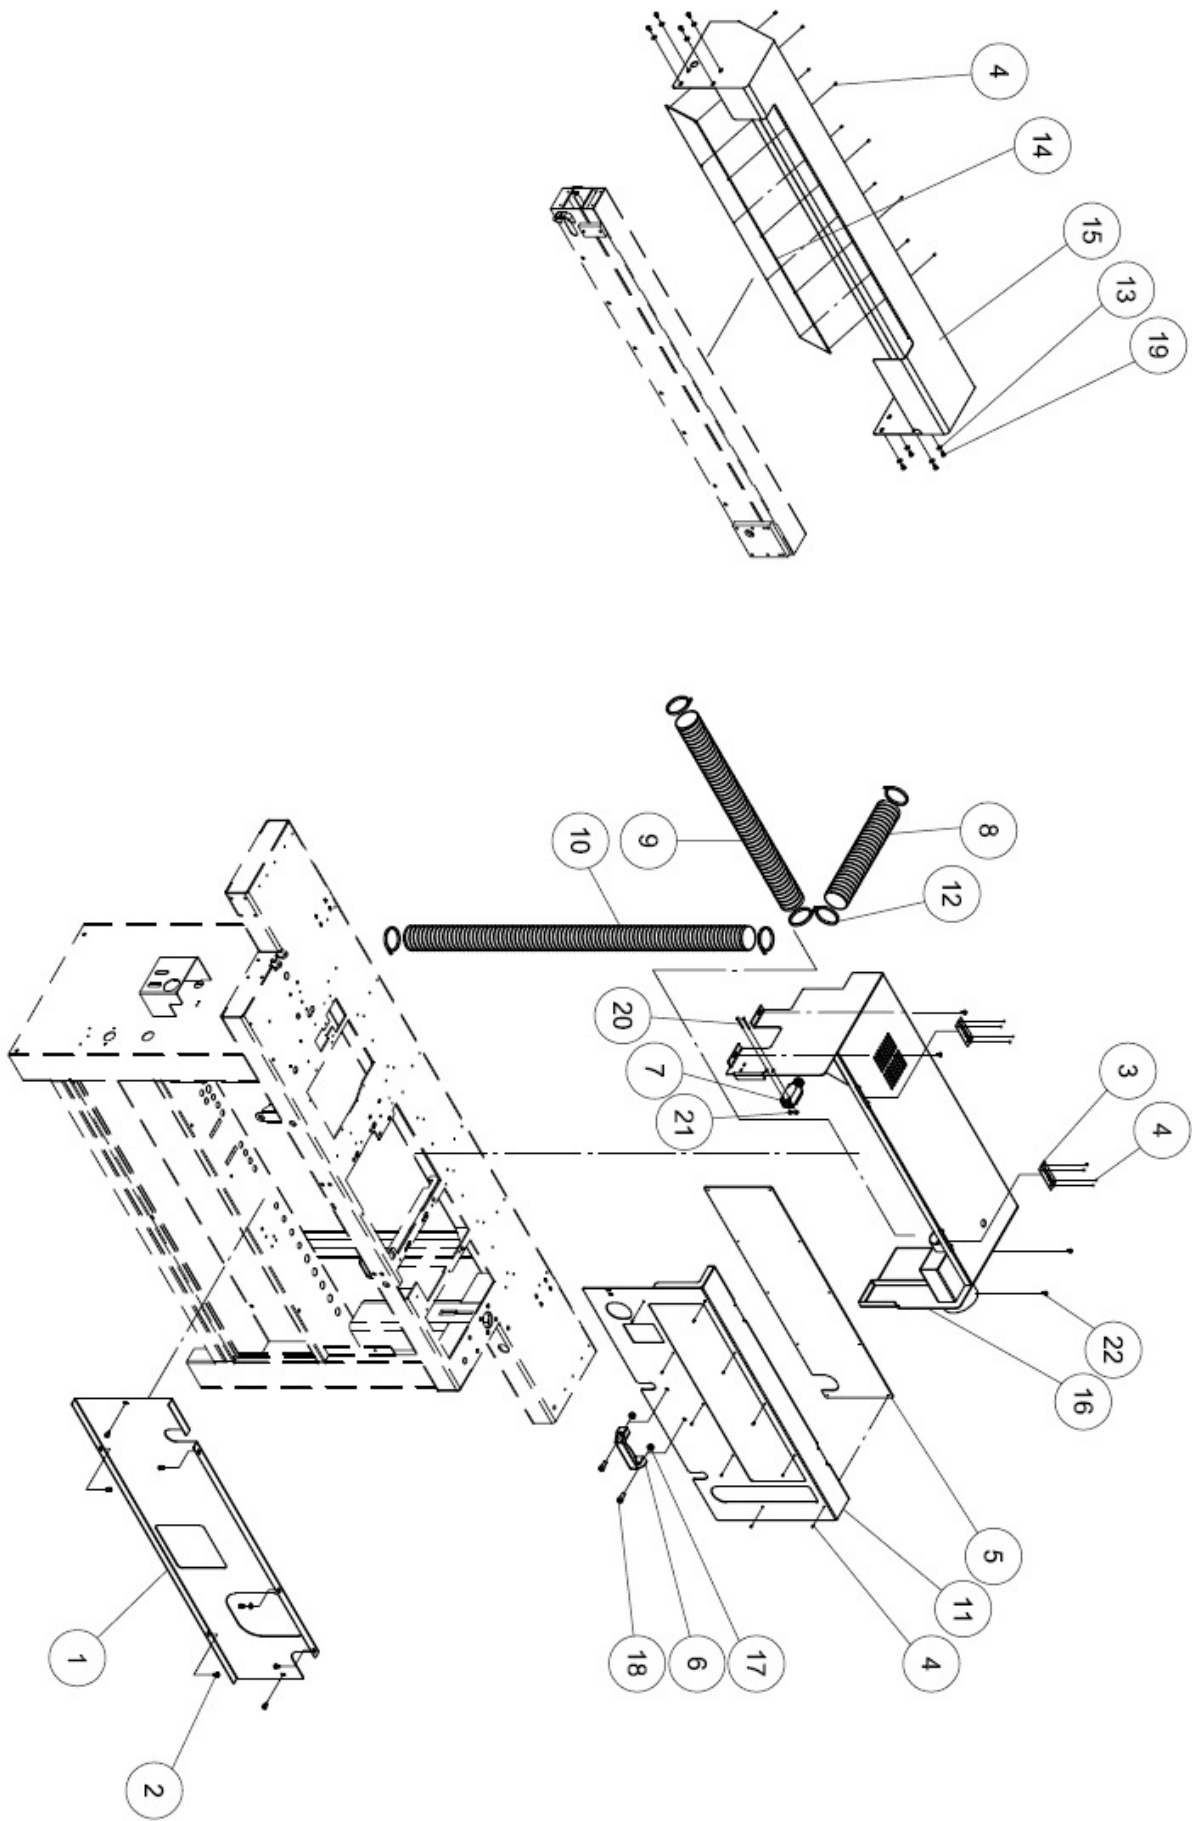

ITEM	PART NO	PARTS NAME	SIZE	Q`TY	NOTE
1	721327	Back Cover		1	W
2	SG069200	Hex Head Bolt (W/Flange)	M6*8L	7	
3	612030	Hinge		2	
4	BR000043	Pop Rivet	4-3 § 3.2 x 8.9	28	
5	721333	Transparent Cover		1	
6	201624	Handle		1	
7	AB721037-B	Door Safety Switch ASM.		1	
8	721345	Hose	§ 2.5"*25		
9	721346	Hose	§ 2.5"*36		
10	721347	Hose	§ 2.5"*80		
11	721420	Cover		1	W
12	L1500000000000000	End ring	15CM	6	
13	WF051210	Washer	§ 5* § 12*1.0T	8	
14	721422	Transparent Cover		1	
15	721421	Cover		1	W
16	721419	Cover		1	W
17	NF081300	Flange Nut	M8	2	
18	SR089400	Cap Screw	M8*16L	2	
19	SJ059200	Rouad Socket Head Cap Screw	M5*8L	8	
20	SP040600	Pan Head Screw	M4*30L	2	
21	NH040700	Hex Nut	M4	2	
22	SG059200	Hex Head Bolt (W/Flange)	M5*8L	4