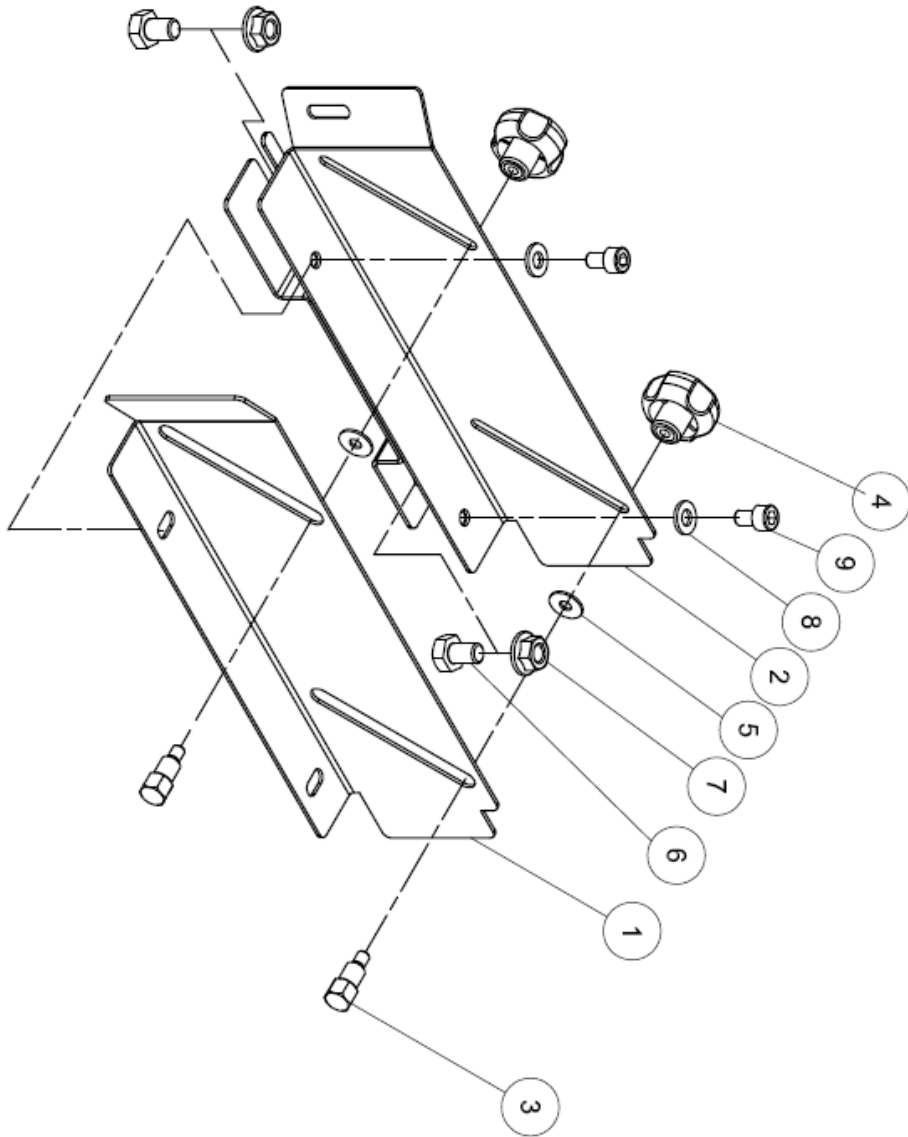

ITEM	PART NO	PARTS NAME	SIZE	Q`TY	NOTE
1	721113	Left Guides		1	
2	721112	Right Guides		1	
3	721114	Stage Screw	M5	2	
4	721115	Plum Nut	M5	2	
5	WF051210	Washer	§ 5* § 12*1t	2	
6	SH089300	Hex Head Screw	M8*12L	2	
7	NF081300	Flange Hex Nut	M8	2	
8	WF061310	Washer	§ 6* § 13*1t	2	
9	SR060200	Cap Screw	M6*10L	2