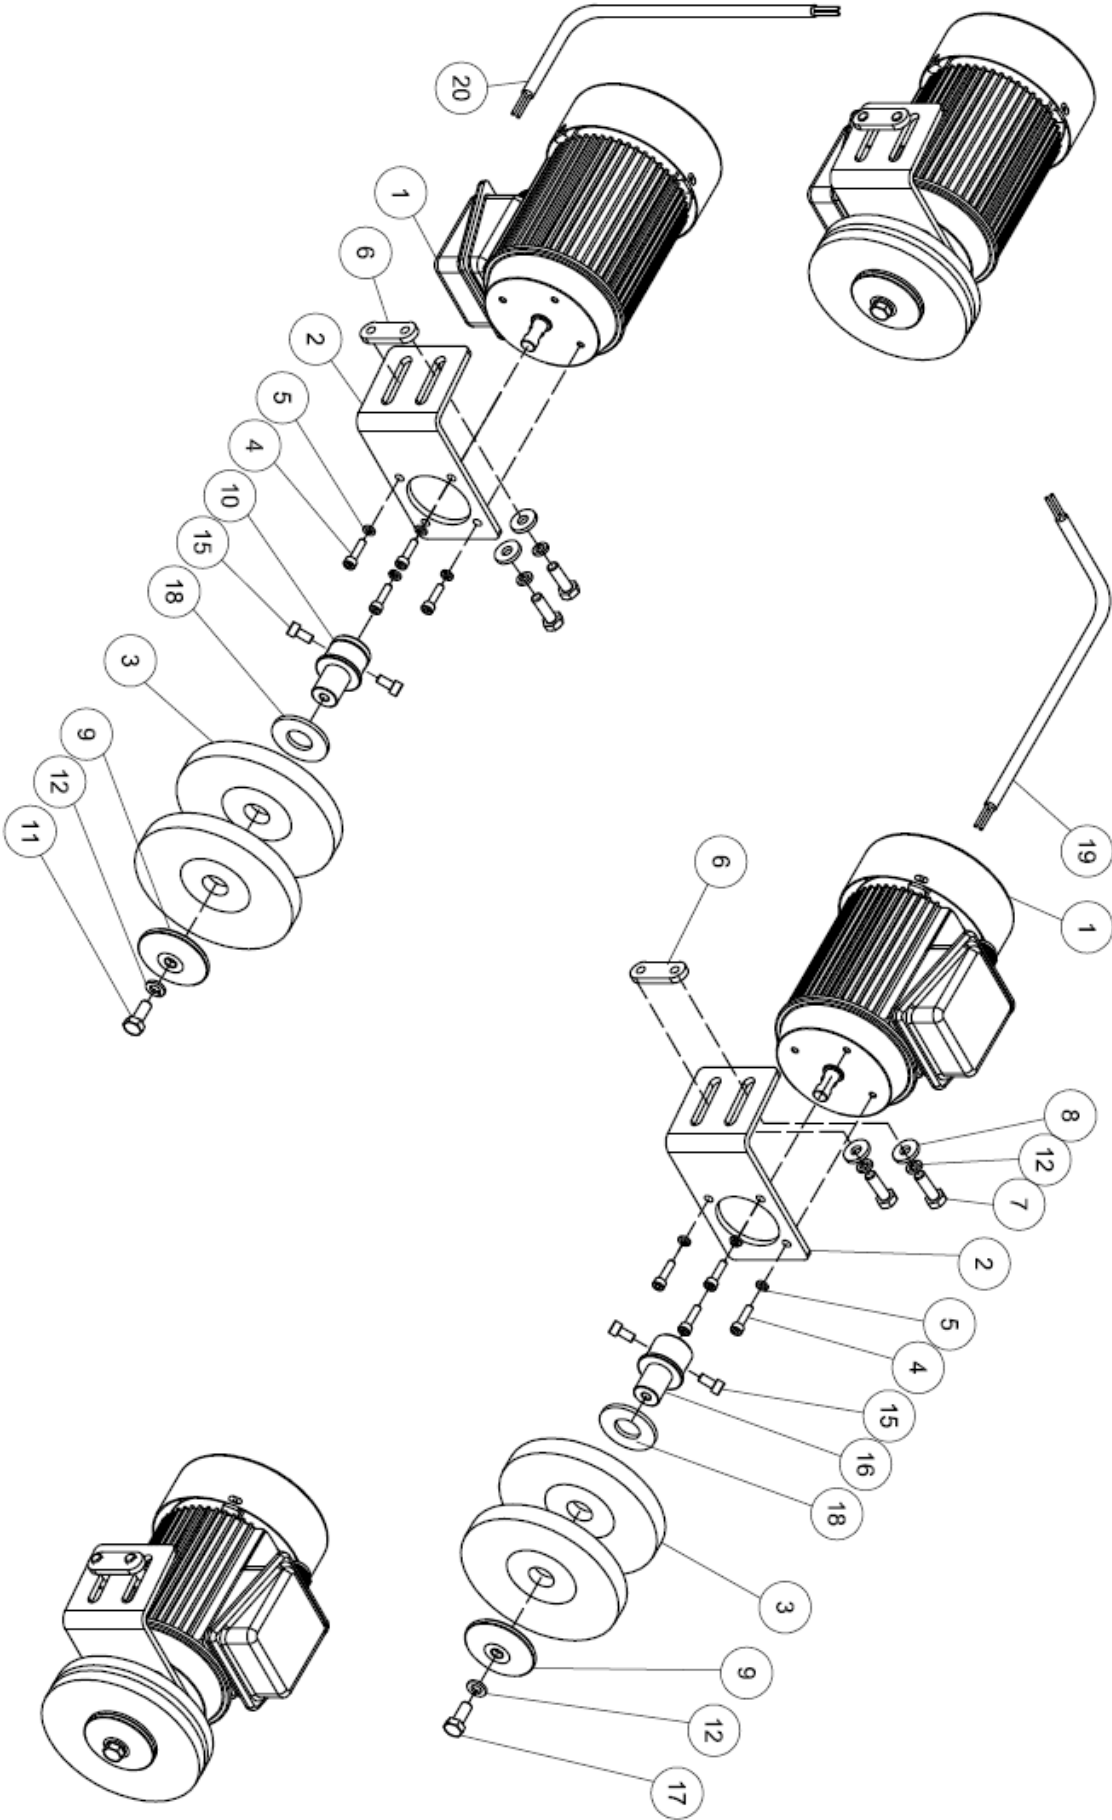

ITEM	PART NO	PARTS NAME	SIZE	Q`TY	NOTE
1	MA721321	Motor	1/6HP(0.12KW) 2P	2	220/380V 3~
2	721319	Motor Fixed Plate		2	
3	721317	Wheel	5"	4	
4	SR059400	Cap Screw	M5*16L	8	
5	WS050000	Spring Washer	M5	8	
6	721324	Fixed Plate	M8	2	
7	SH080500	Hex Head Bolt	M8*25L	4	
8	WF082030	Washer	φ8*φ20*3t	4	
9	721316	Flange Flakes		2	
10	721322	Wheel Spindle		1	
11	SH080400	Hex Head Bolt	M8*20L	1	
12	WS080000	Spring Washer	M8	6	
15	SR069300	Cap Screw	M6*12L	4	
16	721318	Wheel Spindle		1	
17	SH080402	Hex Head Bolt	M8*20L	1	
18	721320	Washer	φ22*φ55*3t	2	
19	IM721006	Motor Cord	0.5mm x 4C	1	
20	IM721005	Motor Cord	0.5mm x 4C	1