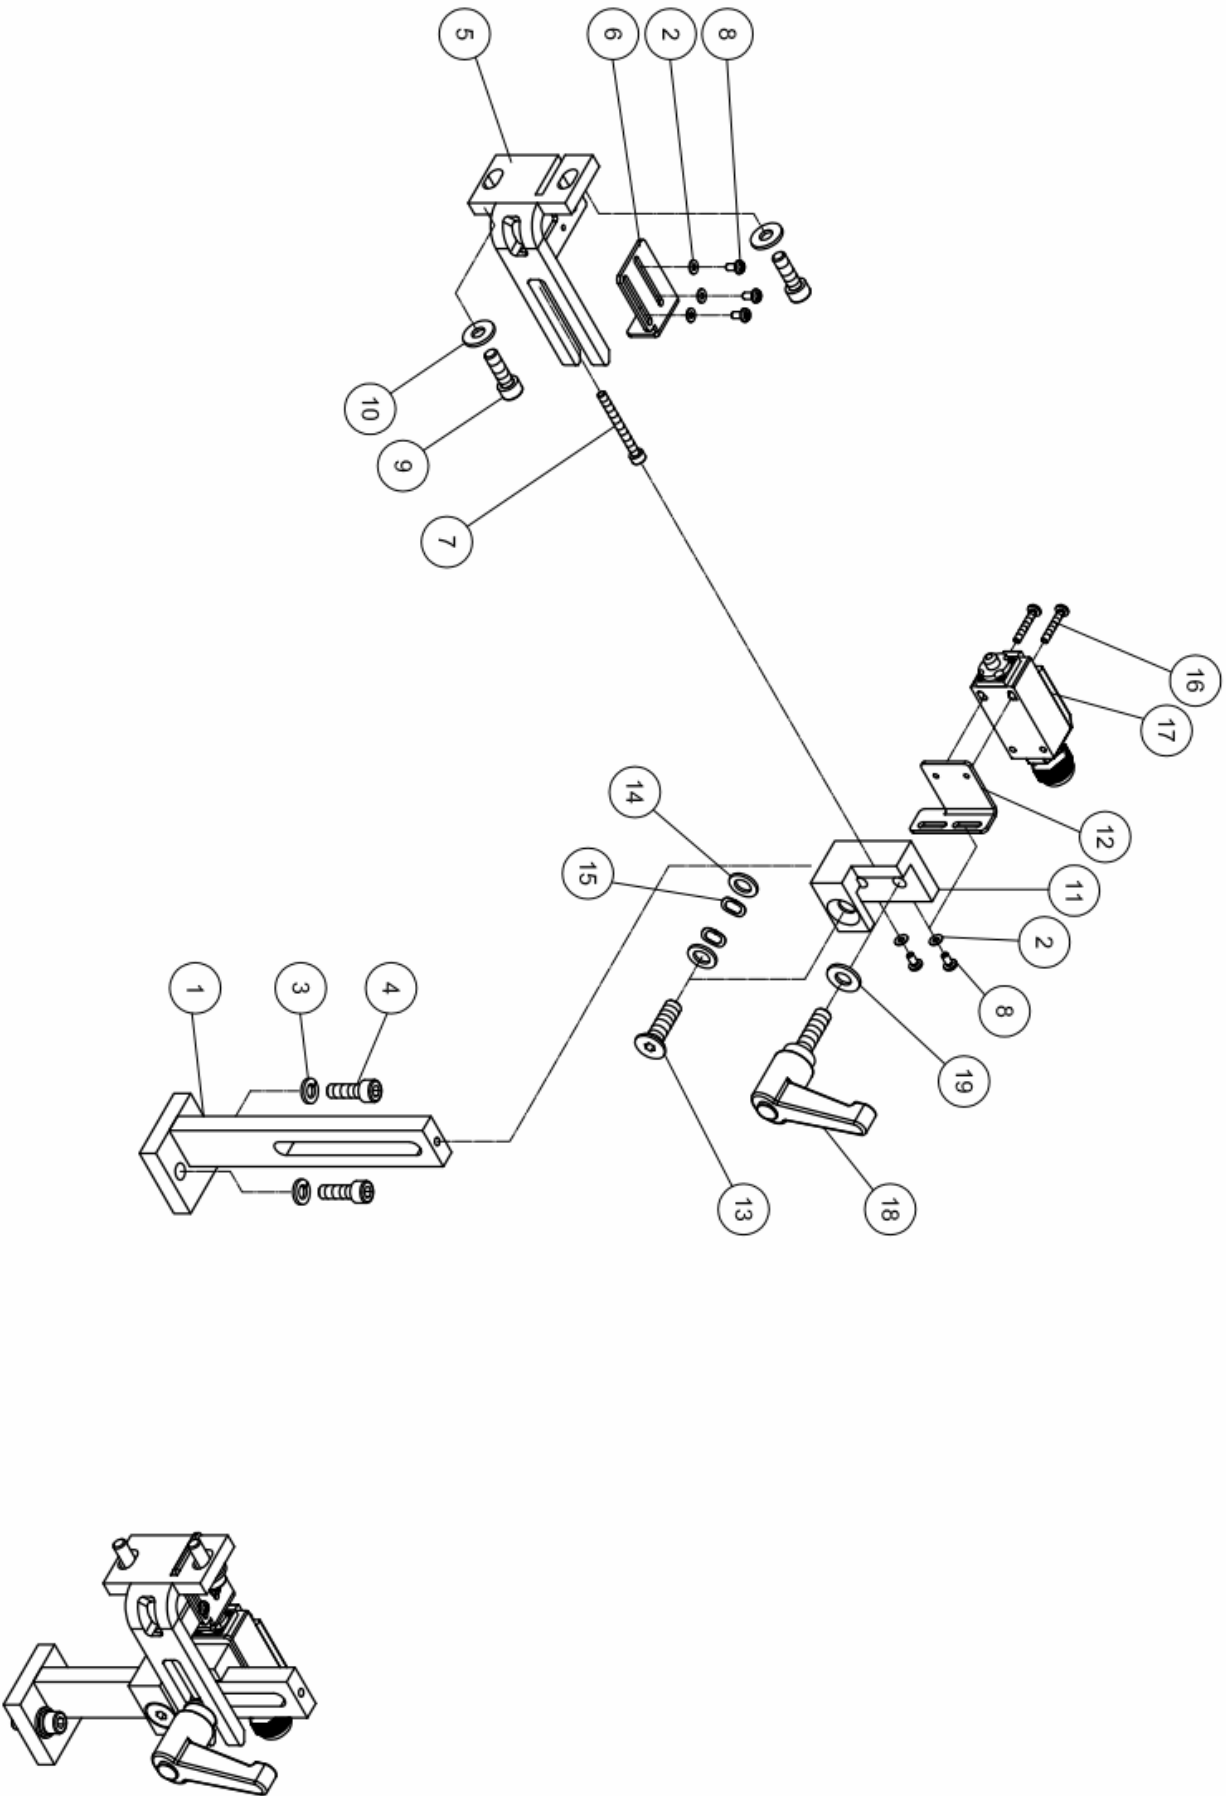

ITEM	PART NO	PARTS NAME	SIZE	Q`TY	NOTE
1	721028	Conveyer Seat		1	VE
2	721020	Conveyer By The Board		1	
3	721018	Roll Wheel		1	
4	994353	Bushing Bearing	DU2020	2	
5	721023	Roll Wheel		1	
6	721022	Transmission Shaft		1	
7	KD060620	Flat Key	6*6*20	2	
8	KD060640	Flat Key	6*6*40	1	
9	721019	Shaft		1	
10	SR081600	Cap Screw	M8*80	2	
11	RS180000	C-Type Retaining Ring	S18	1	
12	721025	Gasket		2	
13	721026	Reducer	NMRV040(1/50) Type:71B14	1	
14	721027	Reducer Flange	NMRV040	1	
15	SH081803	Hex Head Bolt	M8*90L	7	
16	WF081820	Washer	§ 8* § 18*2T	7	
17	NF081300	Flange Hex Nut	M8	7	
18	721017	Conveyer	72*5*2440(10*6)	1	
19	MA721021	Motor	1/2HP(0.37KW) 4P	1	
20	BB600103	Ball Bearing	6001 LLU	1	
21	SS060640	Set screw	M6*30L	4	
22	WF062330	Washer	§ 6* § 23*3T	4	
23	NH061000	Hex Nut	M6	4	
24	SJ060400	Rouad Socket Head Cap Screw	M6*20L	8	
25	SH060400	Hex Head Bolt	M6*20L	4	
26	SR0804403	Cap Screw	M8*20L	6	
27	991706	Washer	§ 20* § 30*0.5T	2	
28	203481	Nylon Box Connector	N-MGN16-15B-ST	1	
29	203475	Wave Tube	NGN-12B-50	0.7	700mm
30	IM721002	Motor Cord	0.5mm x 4C	1	380V 3~ CE
31	721029	Bushing		1	
32	721030	Bearing Fixed		1	
33	BB690404	Ball Bearing	6904LLB	1	
34	WS060000	Spring Washer	M6	4	

ITEM	PART NO	PARTS NAME	SIZE	Q`TY	NOTE
1	721032	Adjustment Column		1	
2	WF040810	Washer	⌀ 4* ⌀ 8*1T	5	
3	WS080000	Spring Washer	M8	2	
4	SR080400	Cap Screw	M8*20L	2	
5	721036	Locate Plug		1	
6	721035	Plug Fixed Plate		1	
7	SR051003	Cap Screw	M5*50L	1	
8	SP049200	Pan Head Screw	M4*8L	5	
9	SJ080400	Rouad Socket Head Cap Screw	M8*20L	2	
10	WF081820	Washer	⌀ 8* ⌀ 18*2T	2	
11	721033	Adjustment Bracket		1	
12	721034	Limits Fixed Plate		1	
13	SM100700	Countersunk Head Cap Screw	M10*35L	1	
14	WF102020	Washer	⌀ 10* ⌀ 20*2T	2	
15	WW101503	Wave-Type Washer	⌀ 10* ⌀ 15	3	
16	SP040600	Pan Head Screw	M4*30L	2	
17	AB721037-A	Door Safety Switch ASM.		1	
18	721031	Quick Release Handle		1	
19	WF102730	Washer	⌀ 10* ⌀ 27*3T	1	