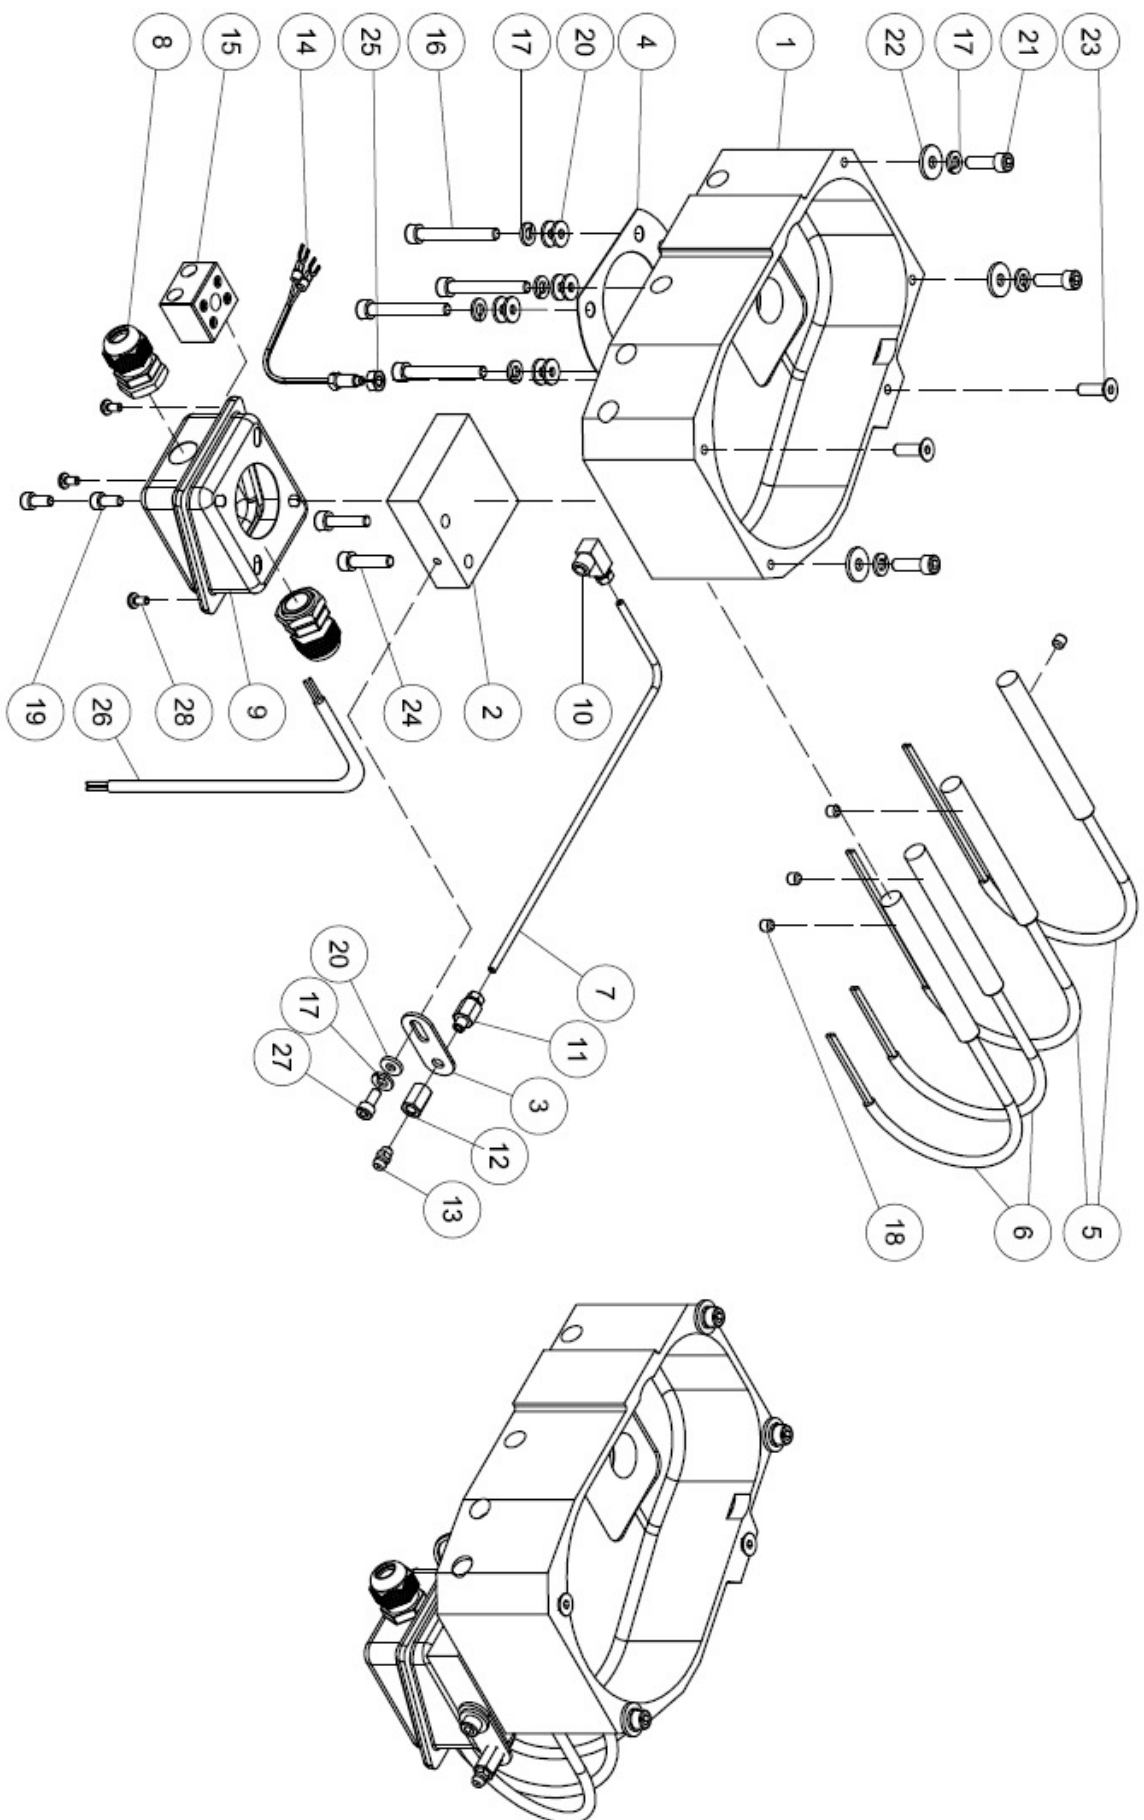

ITEM	PART NO	PARTS NAME	SIZE	Q`TY	NOTE
1	721281	Coines		1	
2	721286	Electricity Boards		1	
3	721283	Fixed Plate		1	
4	721293	Non-Asbestos Gasket		1	
5	721284	Electric Rods	220V 160W	2	
6	721285	Electric Rods	220V 250W	2	
7	721282	Brass		0.3	300mm
8	709411	Outlee Beads	PG 11	2	
9	721287	Connector Box		1	
10	721292	Lubrication Of Joints		1	
11	721289	Lubrication Of Joints		1	
12	721290	Adapter		1	
13	203198	Butter Mouth	M6*P1.0	1	
14	721288	Temperature Line		1	
15	721280	Ceramic Terminal Block		1	
16	SR061003	Cap Screw	M6*50L	4	
17	WS060000	Spring Washer	M6	8	
18	SS069100	Set Screw	M6*6L	4	
19	SR059300	Cap Screw	M5*12L	2	
20	WF061310	Washer	φ6*φ13*1T	9	
21	SR0604403	Cap Screw	M6*20L	3	
22	WF061620	Washer	φ6*φ16*2T	3	
23	SM0604403	Pan Head Screws Hexagon	M6*20L	2	
24	SR060500	Cap Screw	M6*25L	2	
25	NH561000	Nut	1/4"-20UNC	1	
26	IC721012	Power Cord	2.0mm²x2C	1	
27	SR069300	Cap Screw	M6*12L	1	
28	SP049200	Pan Head Screw	M4*8L	4