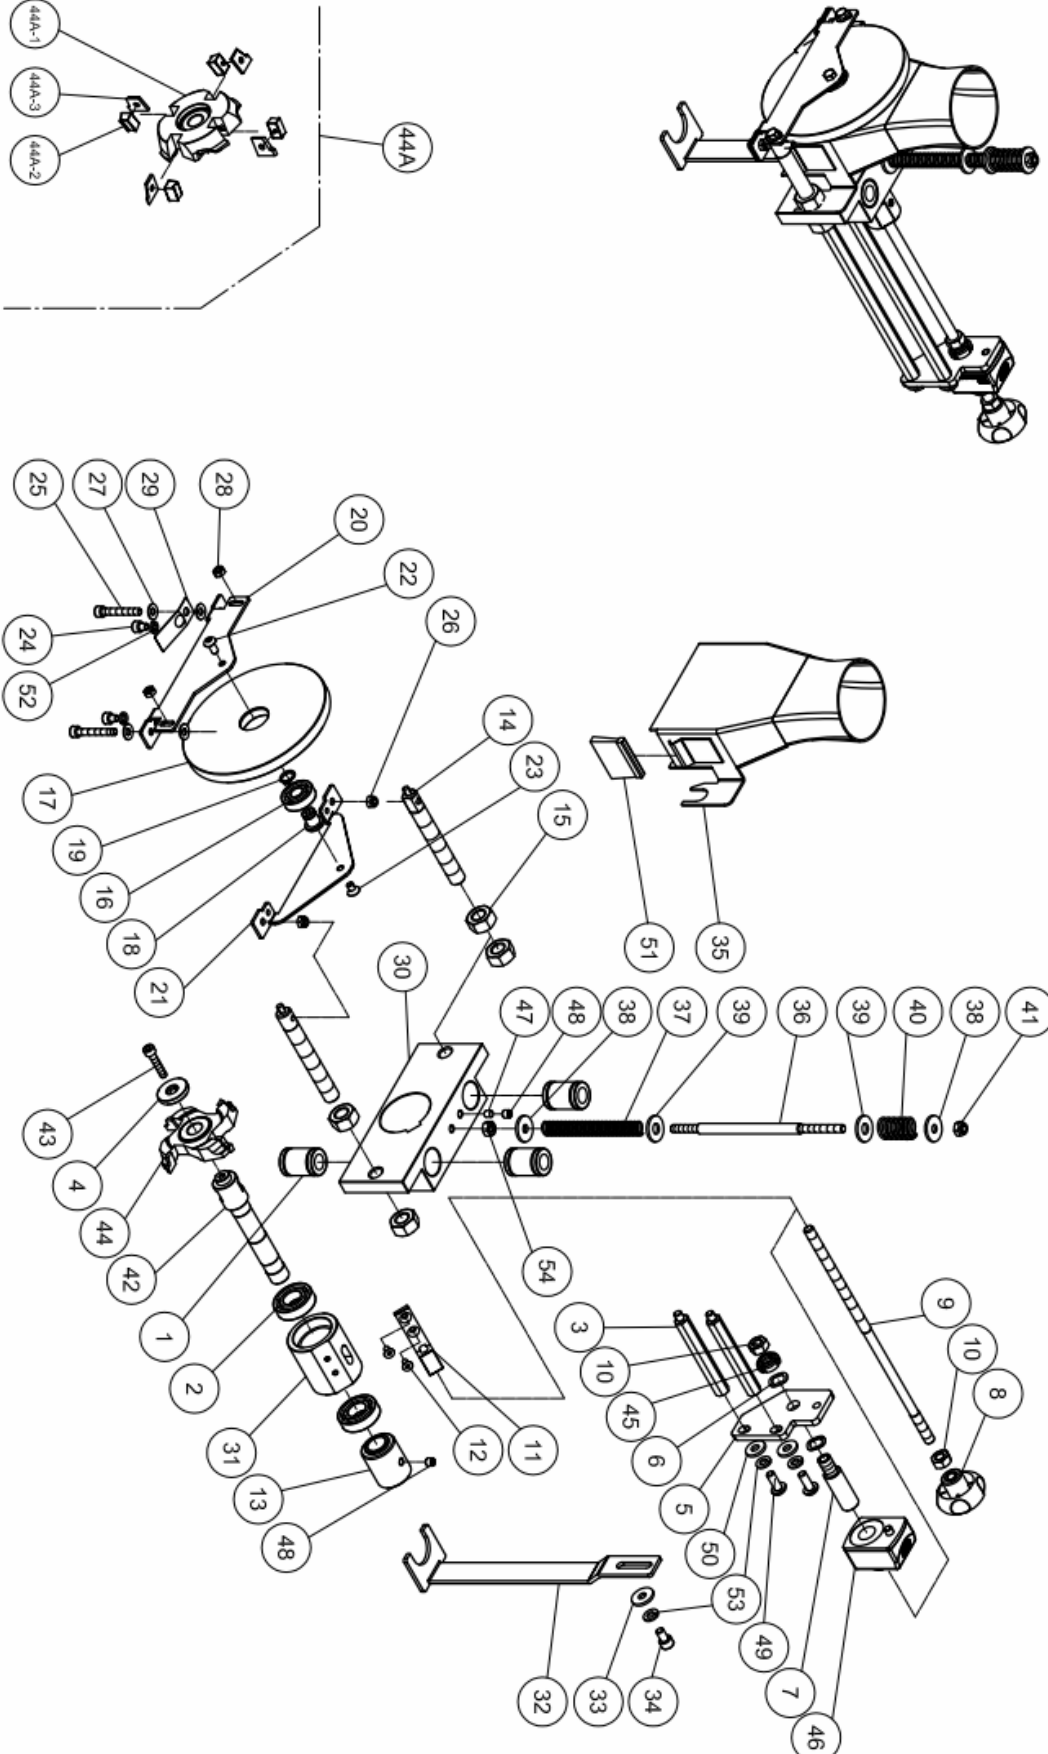

ITEM	PART NO	PARTS NAME	SIZE	Q`TY	NOTE
1	721028	Conveyer Seat		1	VE
2	721020	Conveyer By The Board		1	
3	721018	Roll Wheel		1	
4	994353	Bushing Bearing	DU2020	2	
5	721023	Roll Wheel		1	
6	721022	Transmission Shaft		1	
7	KD060620	Flat Key	6*6*20	2	
8	KD060640	Flat Key	6*6*40	1	
9	721019	Shaft		1	
10	SR081600	Cap Screw	M8*80	2	
11	RS180000	C-Type Retaining Ring	S18	1	
12	721025	Gasket		2	
13	721026	Reducer	NMRV040(1/50) Type:71B14	1	
14	721027	Reducer Flange	NMRV040	1	
15	SH081803	Hex Head Bolt	M8*90L	7	
16	WF081820	Washer	§ 8* § 18*2T	7	
17	NF081300	Flange Hex Nut	M8	7	
18	721017	Conveyer	72*5*2440(10*6)	1	
19	MA721021	Motor	1/2HP(0.37KW) 4P	1	
20	BB600103	Ball Bearing	6001 LLU	1	
21	SS060640	Set screw	M6*30L	4	
22	WF062330	Washer	§ 6* § 23*3T	4	
23	NH061000	Hex Nut	M6	4	
24	SJ060400	Rouad Socket Head Cap Screw	M6*20L	8	
25	SH060400	Hex Head Bolt	M6*20L	4	
26	SR0804403	Cap Screw	M8*20L	6	
27	991706	Washer	§ 20* § 30*0.5T	2	
28	203481	Nylon Box Connector	N-MGN16-15B-ST	1	
29	203475	Wave Tube	NGN-12B-50	0.7	700mm
30	IM721002	Motor Cord	0.5mm x 4C	1	380V 3~ CE
31	721029	Bushing		1	
32	721030	Bearing Fixed		1	
33	BB690404	Ball Bearing	6904LLB	1	
34	WS060000	Spring Washer	M6	4	

ITEM	PART NO	PARTS NAME	SIZE	Q`TY	NOTE
1	721032	Adjustment Column		1	
2	WF040810	Washer	⌀ 4* ⌀ 8*1T	5	
3	WS080000	Spring Washer	M8	2	
4	SR080400	Cap Screw	M8*20L	2	
5	721036	Locate Plug		1	
6	721035	Plug Fixed Plate		1	
7	SR051003	Cap Screw	M5*50L	1	
8	SP049200	Pan Head Screw	M4*8L	5	
9	SJ080400	Rouad Socket Head Cap Screw	M8*20L	2	
10	WF081820	Washer	⌀ 8* ⌀ 18*2T	2	
11	721033	Adjustment Bracket		1	
12	721034	Limits Fixed Plate		1	
13	SM100700	Countersunk Head Cap Screw	M10*35L	1	
14	WF102020	Washer	⌀ 10* ⌀ 20*2T	2	
15	WW101503	Wave-Type Washer	⌀ 10* ⌀ 15	3	
16	SP040600	Pan Head Screw	M4*30L	2	
17	AB721037-A	Door Safety Switch ASM.		1	
18	721031	Quick Release Handle		1	
19	WF102730	Washer	⌀ 10* ⌀ 27*3T	1	