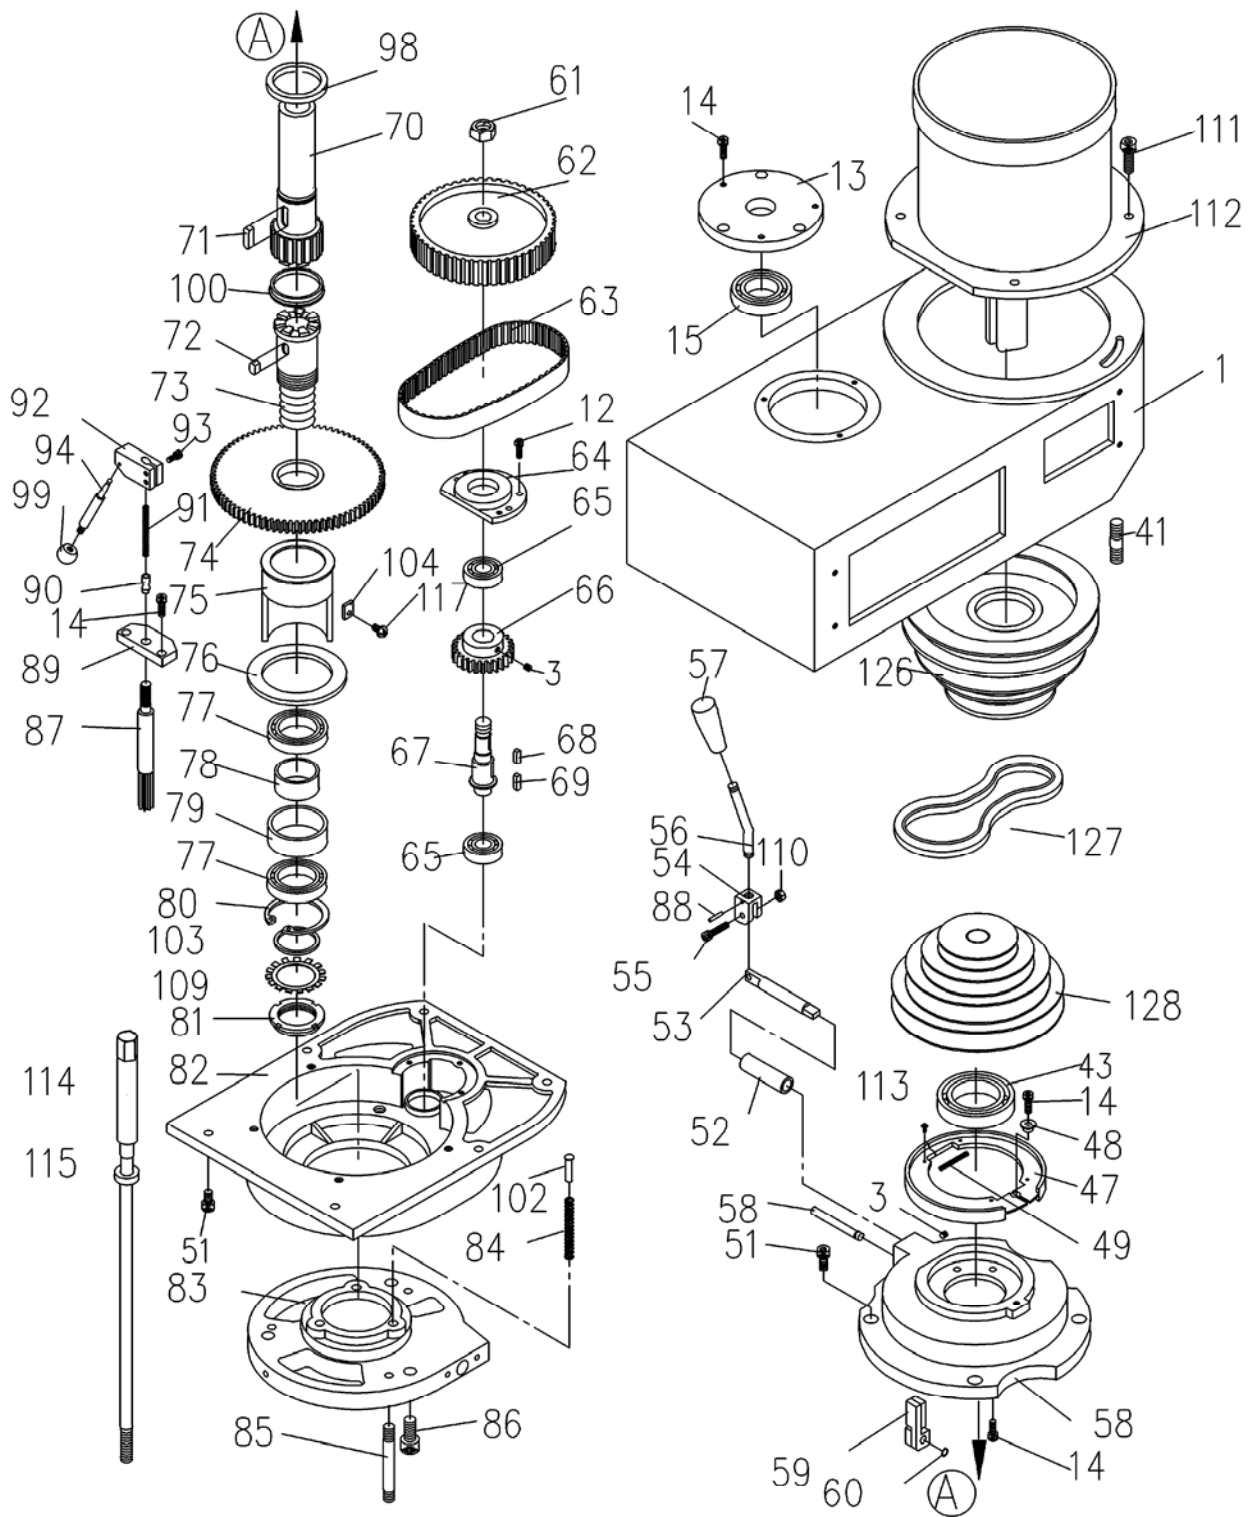

JTM-1360VS Upper Head Assembly

Parts List for JTM-1360VS Upper Head

Index No.	Part No.	Description	Size	Qty.
1	460011	Upper Pulley Cover		1
3	SS66	Set Screw	M6x6	4
12	HS66	Hex. Socket Cap Screw	M6x6	4
13	X460131	Upper Cover		1
14	HS66	Hex Socket Cap Screw	M6x16	10
15	BB6007	Ball Bearing	6007ZZ	1
43	BB6010	Ball Bearing	6010VV	1
47	X460471	Brake		1
48	X460481	Rod		1
49	X460491	Spring		2
50	X460501	Brake Plate		1
51	HS820	Hex Socket Cap Screw	M8x20	4
52	X460521	Brake Cam		1
53	X460531	Brake Rod		1
54	X460541	Brake Bracket		1
55	HS625	Hex Socket Cap Screw	M6x25	1
56	X460561	Handle		1
57	X460571	Handle		2
58	X460581	Hand Rod		1
59	X460591	Brake Bracket		2
60	X460601	Washer	S-8	2
61	BT5/8-18	Hex. Cap Screw	5/8-18UNF	1
62	X460621	Timing Wheel		1
63	X460631	Timing Belt		1
64	X460641	Ball Bearing Bracket		1
65	BB6203	Ball Bearing	6203ZZ	2
66	X460661	Gear		1
67	X460671	Gear		1
68	DRK5515	Double Round Key	5X5X15	1
69	DRK5518	Double Round Key	5x5x18	1
70	X460701	Quill		1
71	DRK8724	Double Round Key	8x7x24	1
72	DRK8712	Double Round Key	8x7x12	1
73	X460731	Gear Rod		1
74	X460741	Gear		1
75	X460751	Bear Sleeve		1
76	X460761	Washer		1
77	BB6908ZZ	Ball Bearing		2
78	X460781	Small Spacer		1
79	X460791	Big Spacer		1
80	X460801	C- Ring		1
81	X460811	Nut		1
82	X460821	Gear Box Housing		1
83	X460831	Brake Bottom bracket		1
84	X460841	Pressure Spring		3
85	X460851	Double Screw		3
86	HS1225	Hex. Socket Cap Screw	M12x25	3
87	X460871	Speed Rod		1
88	X460881	Pin		1
89A	X460891	Connect Plate		1
90	X460901	Hi/Low Sleeve		1
91	X460911	Spring		1
92	X460921	Connect Bracket		1
93	HS514	Hex. Socket Cap Screw	M5x14	2
94	X460941	Handle		1
99	X460991	Ball Handle		1
100	X461001	Timing Wheel Sleeve		1
102	X461021	Spring Rod		3