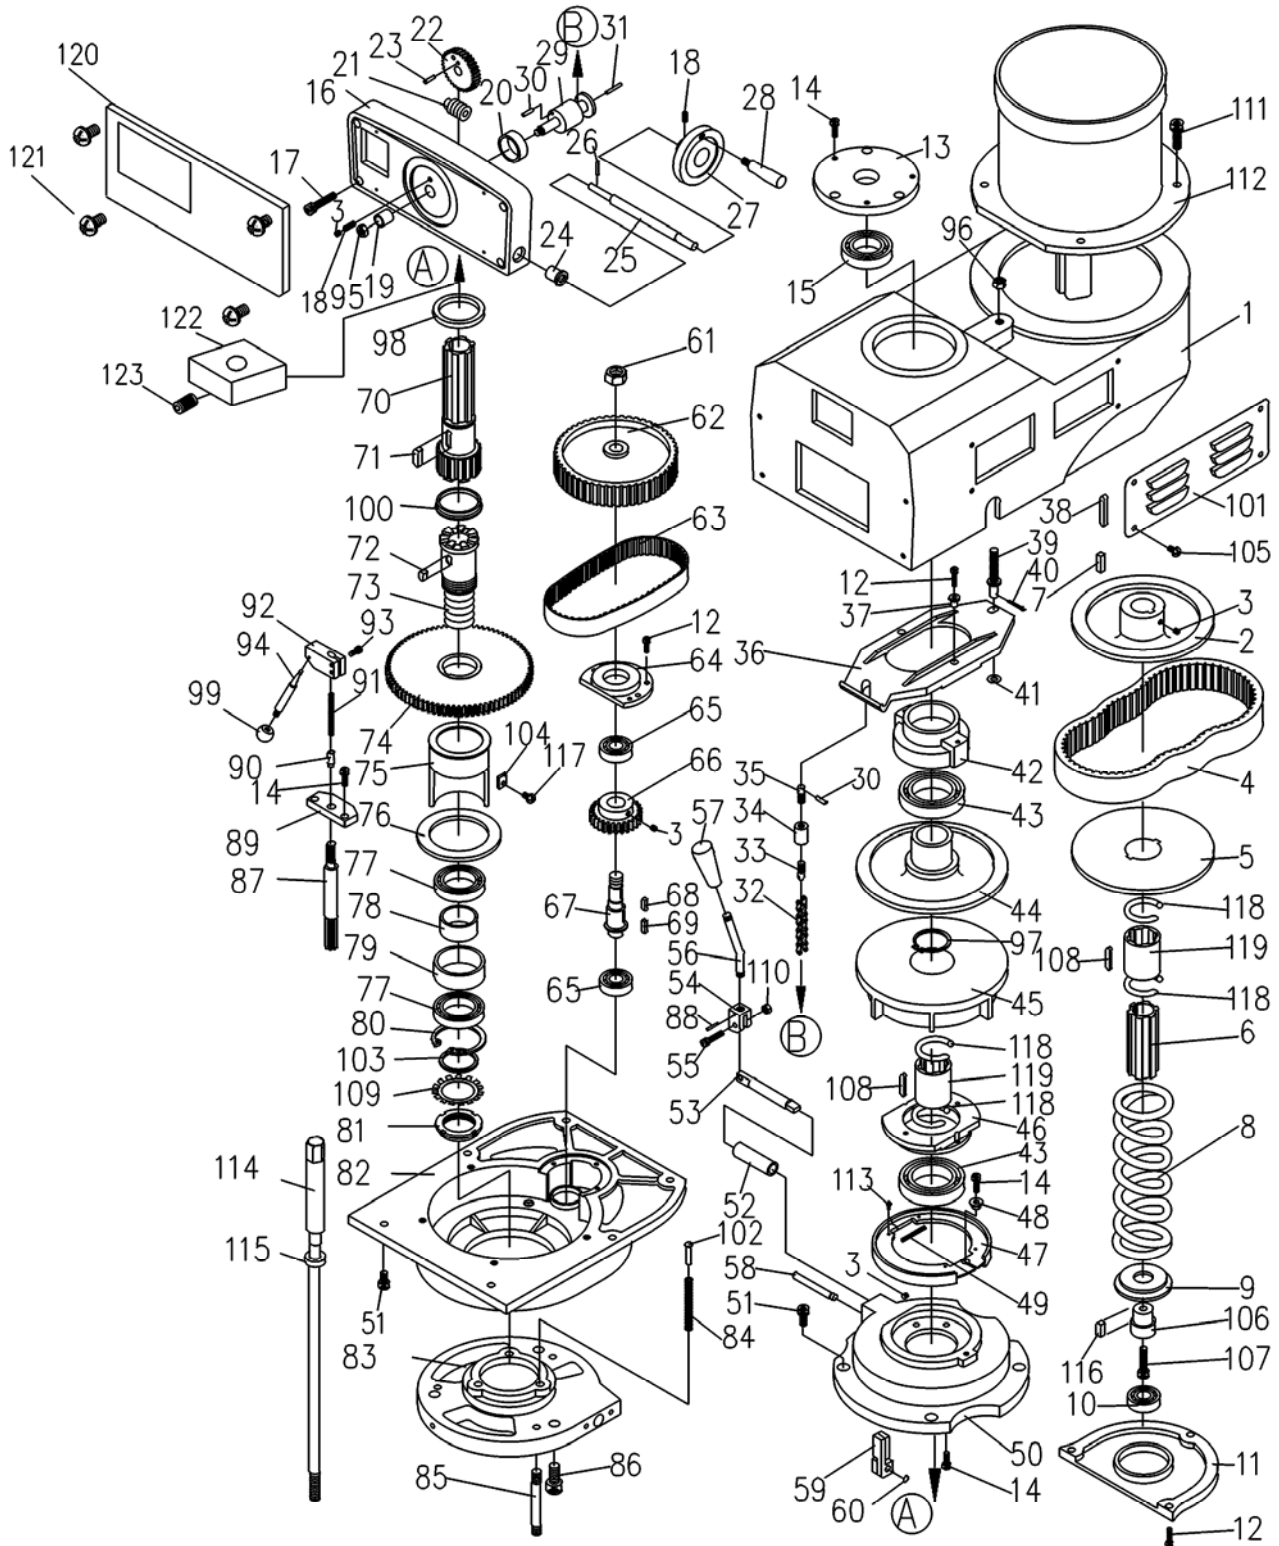

JTM-1360VS Upper Head Assembly

Parts List for JTM-1360VS Upper Head

Index No.	Part No.	Description	Size	Qty.
1	VS-001	Upper Housing		1
2	VS-002	Motor Pulley		1
	VS-044A	Motor Pulley Bushing (not shown)		1
3	TS-1523011	Set Screw	M6x6	4
4	VS-004	Belt		1
5	VS-005	Motor Pulley Disk		1
6	VS-006	Motor Pulley Shaft		1
7	KEY7725	Key	7x7x25	1
8	VS-008	Motor Pulley Spring		1
9	VS-009	Spring Stop Washer		1
10	BB-6206ZZ	Ball Bearing	6206ZZ	1
11	VS-011A	Motor Pulley Cover		1
12	TS-1502051	Hex Socket Cap Screw	M5x20	8
13	VS-013	Cover		1
14	TS-1503041	Hex Socket Cap Screw	M6x16	10
15	BB-6007ZZ	Ball Bearing	6007ZZ	1
16	VS-016	Dial Cover		1
17	TS-1503071	Hex Socket Cap Screw	M6x30	4
18	TS-1523041	Set Screw	M6x16	2
19	VS-019	Bushing		1
20	VS-020	Bushing		1
21	VS-021	Worm		1
22	VS-022	Worm Gear		1
23	VS-023	Spring Pin	5x10	2
24	VS-024	Bushing		2
25	VS-025	Dial Control Shaft		1
26	VS-026	Spring Pin	3x12	1
27	VS-027	Dial Wheel		1
28	VS-028	Wheel Handle		1
29	VS-029	Shaft		1
30	VS-030	Spring Pin	4x16	2
31	VS-031	Spring Pin	3x25	1
32	VS-032	Speed Change Chain		1
33	VS-033	Adjustment Stud		1
34	VS-034	Sleeve Nut		1
35	VS-035	Adjustment Stud		1
36	VS-036	Tilter		1
37	VS-037	Bushing		2
38	KEY6645	Key	6x6x45	1
39	VS-039	Regulating Screw		1
40	VS-040	Spring Pin	3/32x3/4	1
41	VS-041	Washer		1
42	VS-042	Support		1
43	BB-6010VV	Ball Bearing		2
44	VS-044N	Driven Pulley Assembly		1
45	VS-045N	Steady Pulley		1
46	VS-046	Bearing Cover		1
47	VS-047	Brake Lining		1
48	VS-048	Lock Screw		1
49	VS-049	Brake Spring		2
50	VS-050	Lower Housing Cover		1
51	TS-1504031	Hex Socket Cap Screw	M8x20	4
52	VS-052	Brake Shaft Sleeve		1
53	VS-053	Brake Lock Shaft		1
54	VS-054	Brake Lock Block		1
55	TS-1503061	Hex Socket Cap Screw	M6x25	1
56	VS-056	Brake Lock Handle		1
57	VS-057	Plastic Ball		2