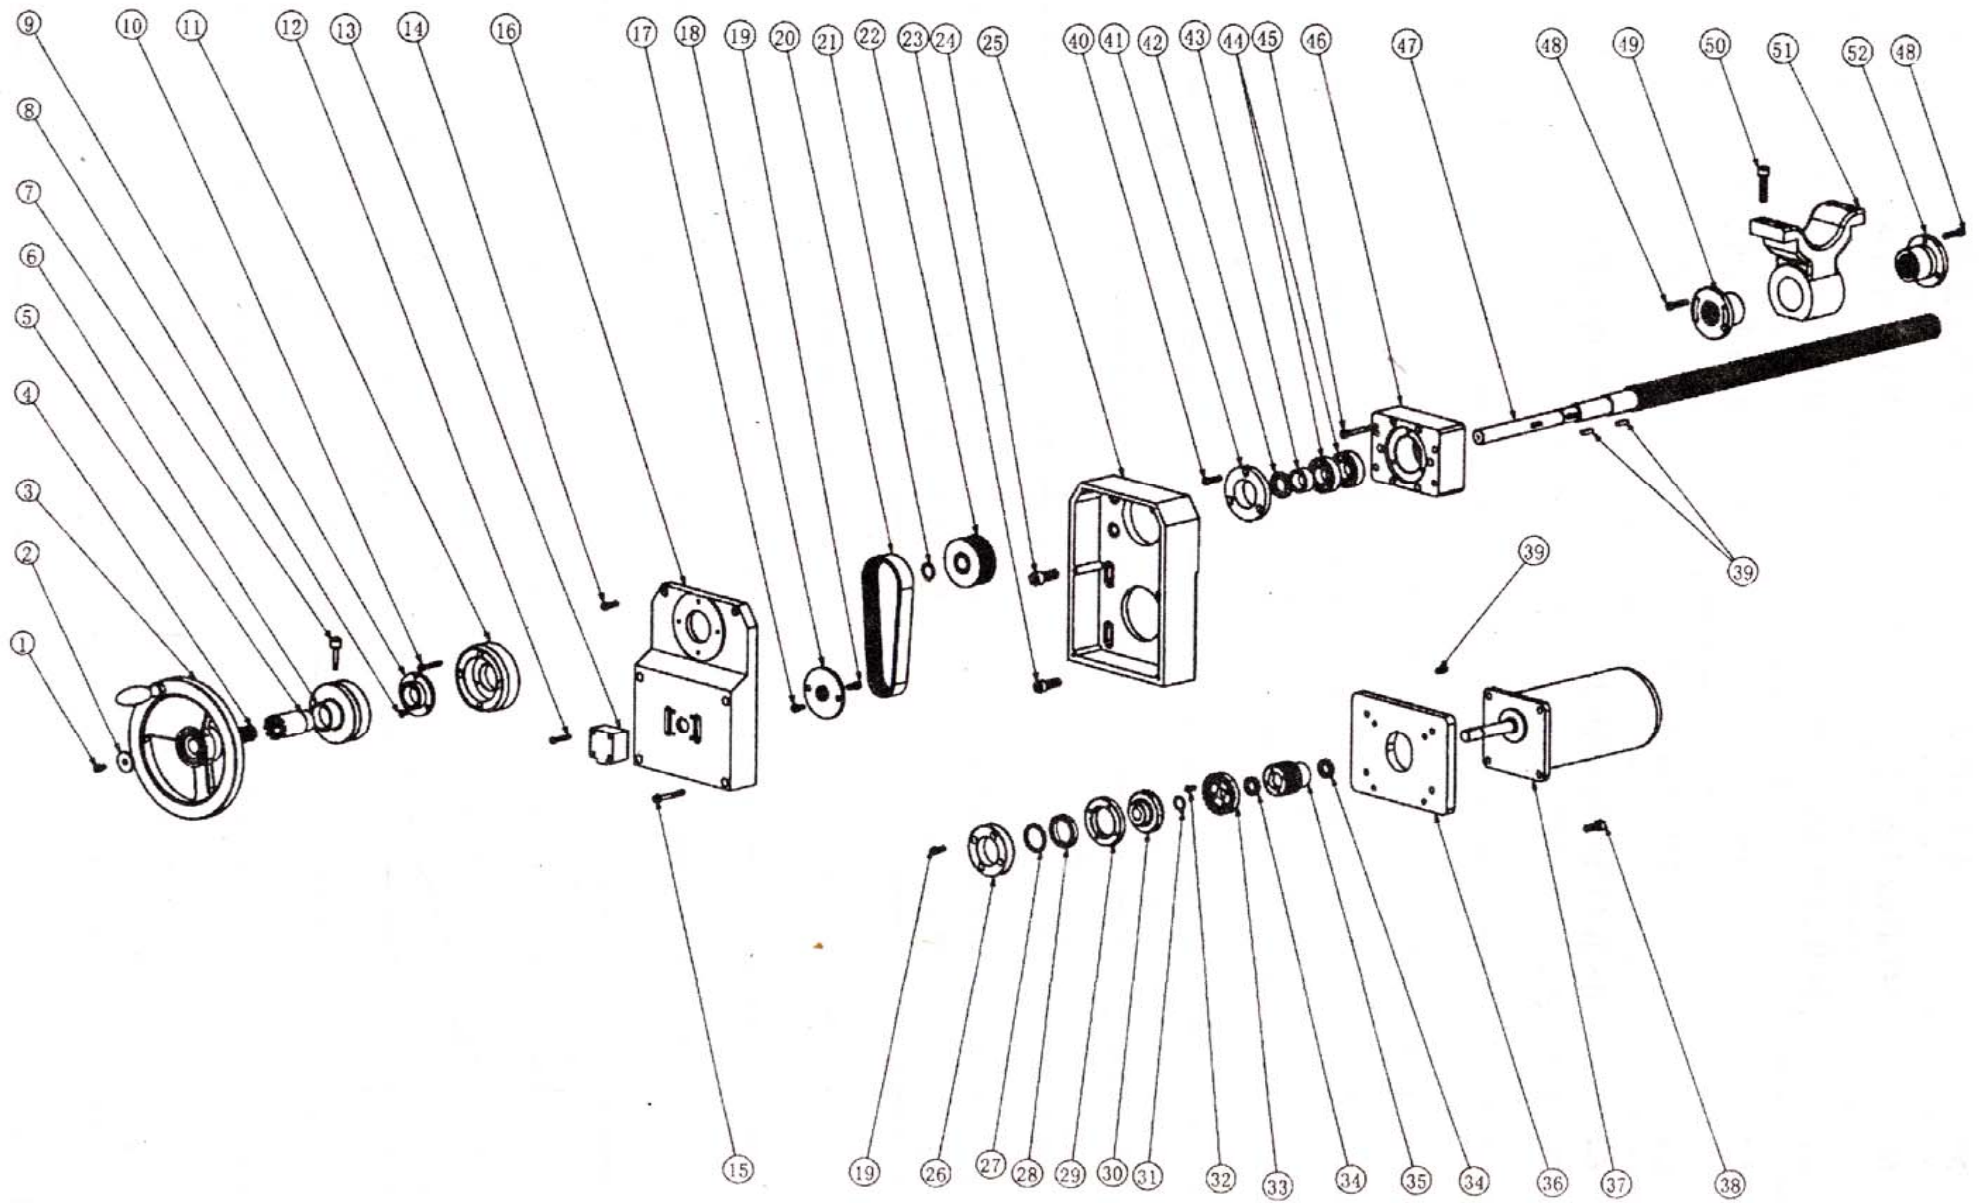

JTM-1360VS Table Assembly (Y axis)

Parts List for JTM-1360VS Table Assembly (Y axis)

Index No.	Part No.	Description	Size	Qty.
1	X73101	Hex. Socket Cap Screw	M6X10	1
2	X73102	Handle		1
3	X73103	Hand wheel		1
4	X73104	Key	24X21X25	1
5	X73105	Connect sit		1
6	X73106	Dial		1
7	X73107	Set Knob		1
8	X73108	Hex. Socket Cap Screw	M5X10	3
9	X73109	bracket		1
10	X73110	Hex. Socket Cap Screw	M5X35	4
11	X73111	Bracket		1
12	X73112	Hex. Socket Cap Screw	M5X30	4
13	X73113	Cylinder		1
14	X73114	Hex. Socket Cap Screw	M6X20	1
15	X73115	Hex. Socket Cap Screw	M6X50	4
16	X73116	Front Cover		1
17	X73117	Hex. Socket Cap Screw	M6X12	2
18	X73118	Spacer		1
19	X73119	Hex. Socket Cap Screw	M6X16	2
20	X73120	Belt	M5X480X25	1
21	X73121	Star Washer		1
22	X73122	Gear		1
23	X73123	Hex. Socket Cap Screw	M10X30	4
24	X73124	Hex. Socket Cap Screw	M12X30	4
25	X73125	Back Cover		1
26	X73126	press span		1
27	X73127	Spacer		1
28	X73128	Spacer		1
29	X73129	press span		1
30	X73130	bracket		1
31	X73131	Washer		1
32	X73132	Hex. Socket Cap Screw	M5X12	4
33	X73133	bracket		1
34	X73134	Washer		2
35	X73135	Gear		1
36	X73136	Motor Bracket		1
37	X73137	Motor (Y axis)		1
38	X73138	Hex. Socket Cap Screw	M8X25	4
39	X73139	Key	5X5X20	3
40	X73140	Hex. Socket Cap Screw	M6X25	8
41	X73141	bracket		1
42	X73142	Spacer		1
43	X73143	Spacer		1
44	X73144	Bearing		2
45	X73145	Hex. Socket Cap Screw	M6X60	6
46	X73146	Lead Screw Bracket		1
47	X73147	Lead Screw		1
48	X73148	Hex. Socket Cap Screw	M6X30	5
49	X73149	Nut		1
50	X73150	Hex. Socket Cap Screw	M6X40	4
51	X73151	Lead Screw Bracket		1
52	X73152	Nut		1