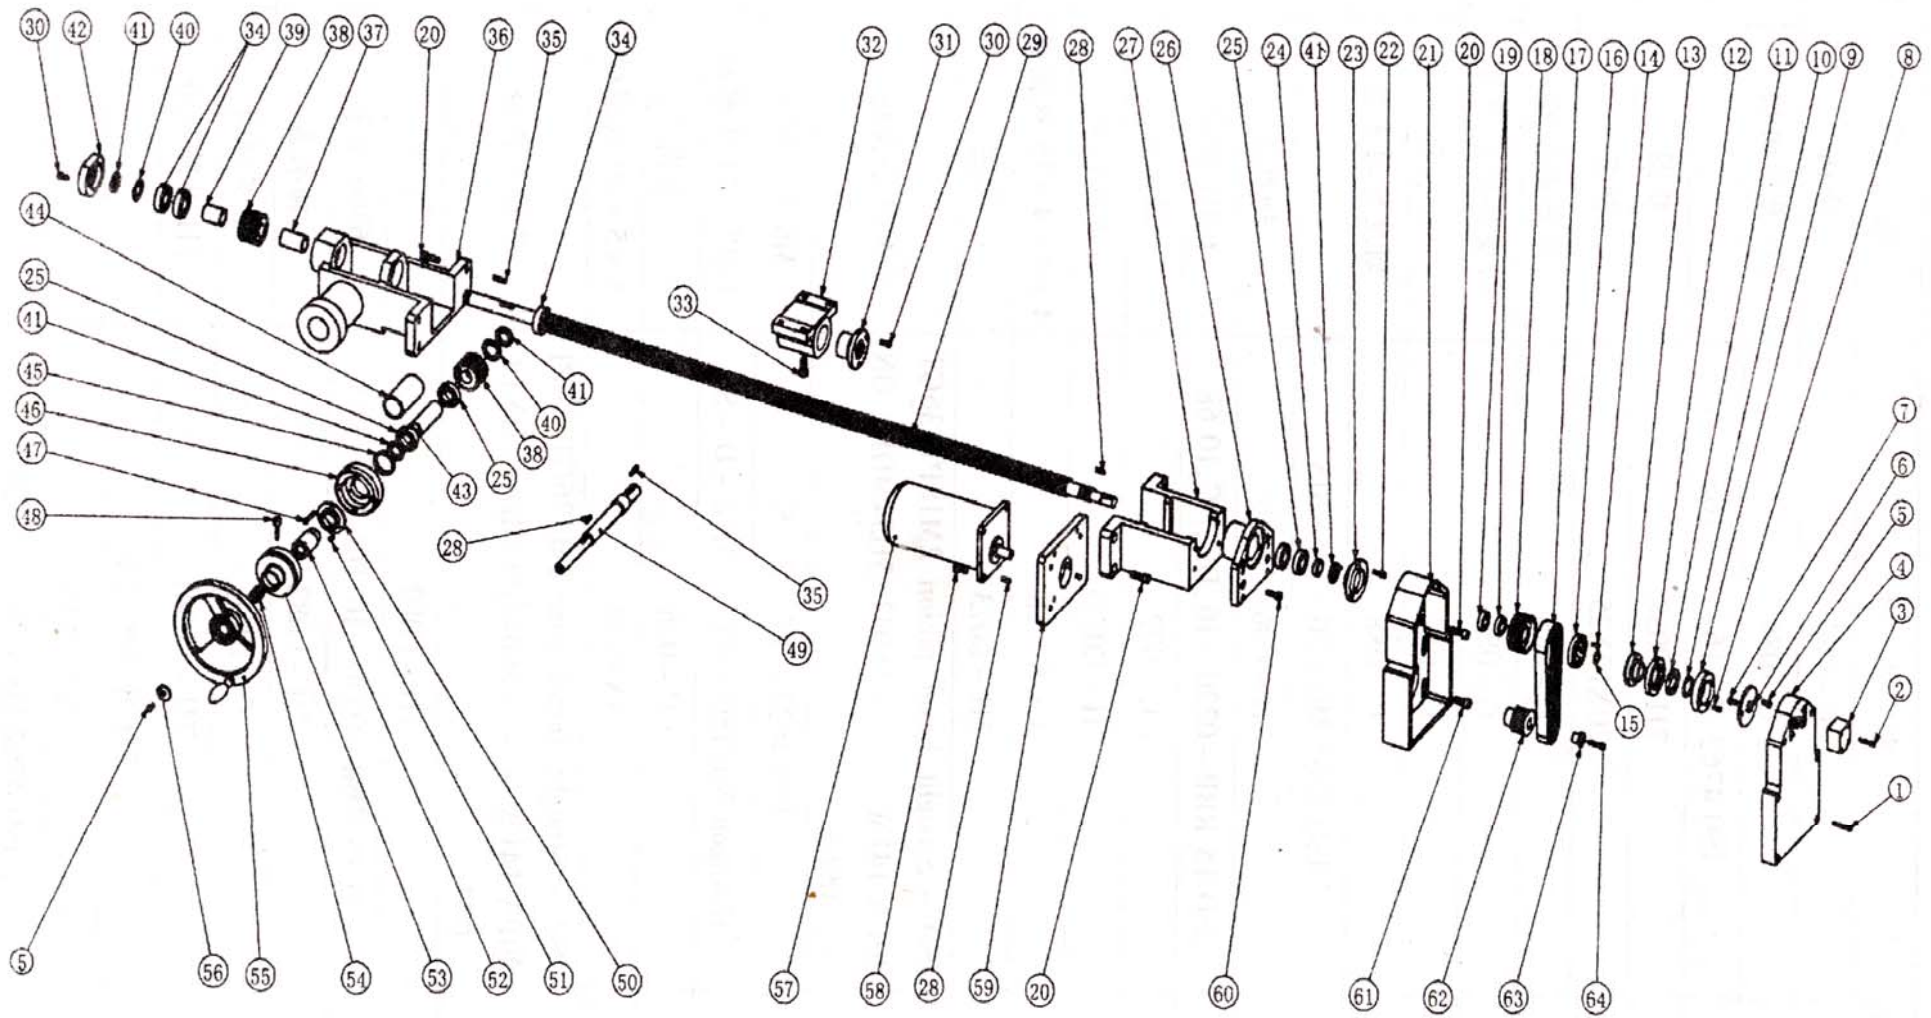

JTM-1360VS Table Assembly (X Axis)

Parts List for JTM-1360VS Table Assembly (X axis)

Index No.	Part No.	Description	Size	Qty.
1	X73001	Hex Socket Cap Screw	M6X35	6
2	X73002	Hex Socket Cap Screw	M5X30	4
3	X73003	Cylinder		1
4	X73004	Bearing Bracket		1
5	X73005	Hex Socket Cap Screw	M6X12	3
6	X73006	Fixed plate		1
7	X73007	Hex Socket Cap Screw	M6X12	1
8	X73008	Hex Socket Cap Screw	M5X12	4
9	X73009	Bearing Cover		1
10	X73010	Lock Nut		1
11	X73011	Bearing	61807	1
12	X73012	Bearing set		1
13	X73013	Clutch Insert		1
14	X73014	Pan Head Screw	M4X12	4
15	X73015	C-Ring	20mm	1
16	X73016	Clutch Insert		1
17	X73017	Belt	M5X560X25	1
18	X73018	Timing Wheel		1
19	X73019	Bearing	6904	2
20	X73020	Hex Socket Cap Screw	M10X30	12
21	X73021	Move Box		1
22	X73022	Hex Socket Cap Screw	M6X20	3
23	X73023	Right Bearing Cover		1
24	X73024	Washer		1
25	X73025	Bearing	6005	4
26	X73026	Right Bearing Set		1
27	X73027	Right Bearing Holder		1
28	X73028	Key	5X5X20	3
29	X73029	Lead Screw		1
30	X73030	Hex Socket Cap Screw	M6X16	6
31	X73031	Lead Screw Nut		1
32	X73032	Nut Set		1
33	X73033	Hex Socket Cap Screw	M10X25	4
34	X73034	Bearing	6205	3
35	X73035	Round Pin	5*5*32	2
36	X73036	Left Bearing Set		1
37	X73037	Washer		1
38	X73038	Handle Gear		2
39	X73039	Washer		1
40	X73040	Star washer	M25	2
41	X73041	Nut	M25*1.5	4
42	X73042	Left Bearing Cover		1
43	X73043	Handle Bearing Spacer		1
44	X73044	Handle Bearing Spacer		1
45	X73045	Washer		1
46	X73046	Bearing Cover		1
47	X73047	Hex Socket Cap Screw	M5X35	4
48	X73048	Dial Locker		1
49	X73049	Handle rocker		1
50	X73050	Clutch Insert Set		1
51	X73051	Hex Socket Cap Screw	M5X12	3
52	X73052	Clutch Insert		1
53	X73053	Dial		1
54	X73054	Spring	24X21X25	1
55	X73055	Hand Wheel		1
56	X73056	Washer		1
57	X73057	Motor		1
58	X73058	Hex Socket Cap Screw	M8X20	4
59	X73059	Motor Holder		1