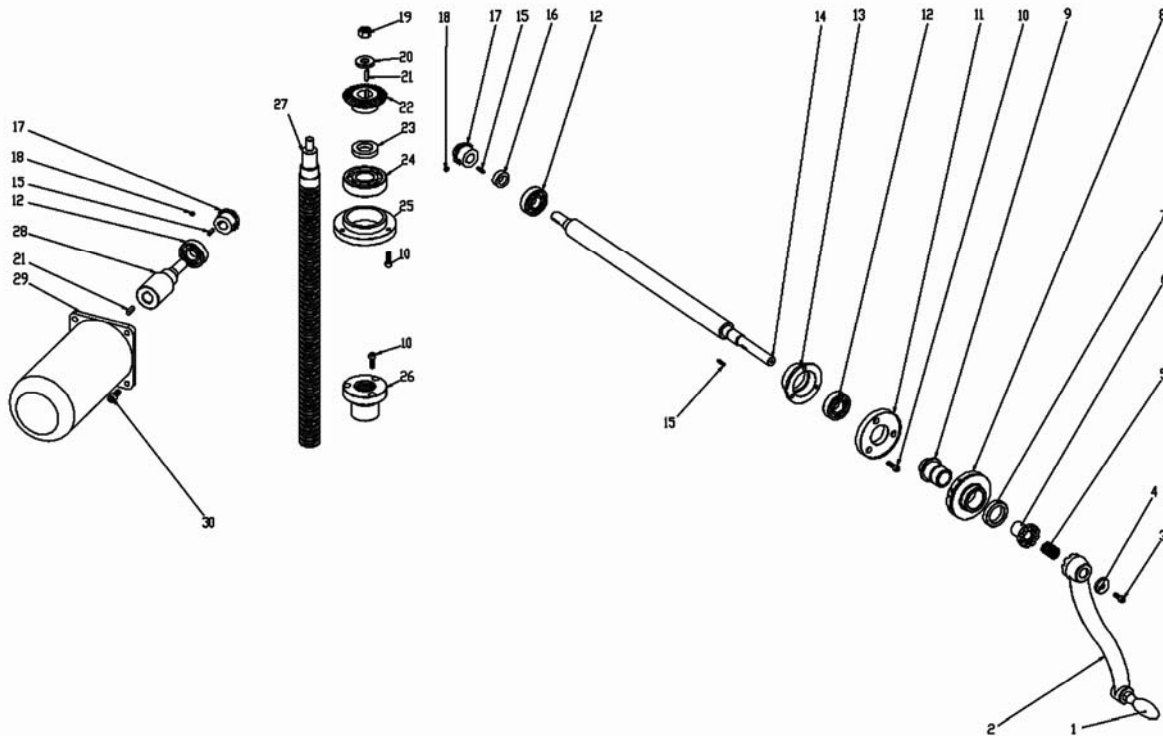

JTM-1360VS Up/Down Assembly

Index No.	Part No.	Description	Size	Qty.
1	X74101	Hand Grip		1
2	X74102	Hand Lever		1
3	X74103	Hex. Socket Cap Screw	M6X16	1
4	X74104	Washer		1
5	X74105	Spring	20X17X25	1
6	X74106	Clutch Insert		1
7	X74107	Dial Screw		1
8	X74108	Dial		1
9	X74109	Dial Locker		1
10	X74110	Hex. Socket Cap Screw	M6X20	9
11	X74111	Bearing Cover		1
12	X74112	Bearing	6204	3
13	X74113	Bearing set		1
14	X74114	Shaft		1
15	X74115	Round Pin	4*4*18	3
16	X74116	Washer		1
17	X74117	Straight bevel pinion	2Mx18	2
18	X74118	Set Screw	M6X8	2
19	X74119	Hexagon Nut	"1/2" x 20TPI"	1
20	X74120	Washer		1
21	X74121	Round Pin	5*5*20	2
22	X74122	Straight bevel gear	M2x36	1
23	X74123	Washer		1
24	X74124	Bearing	6306	1
25	X74125	Bearing Cover		1
26	X74126	Level Screw		1
27	X74127	Elevating Screw		1
28	X74128	7H Motor Cover		1
29	X74129	Motor		1
30	X74130	Hex. Socket Cap Screw	M8x20	4