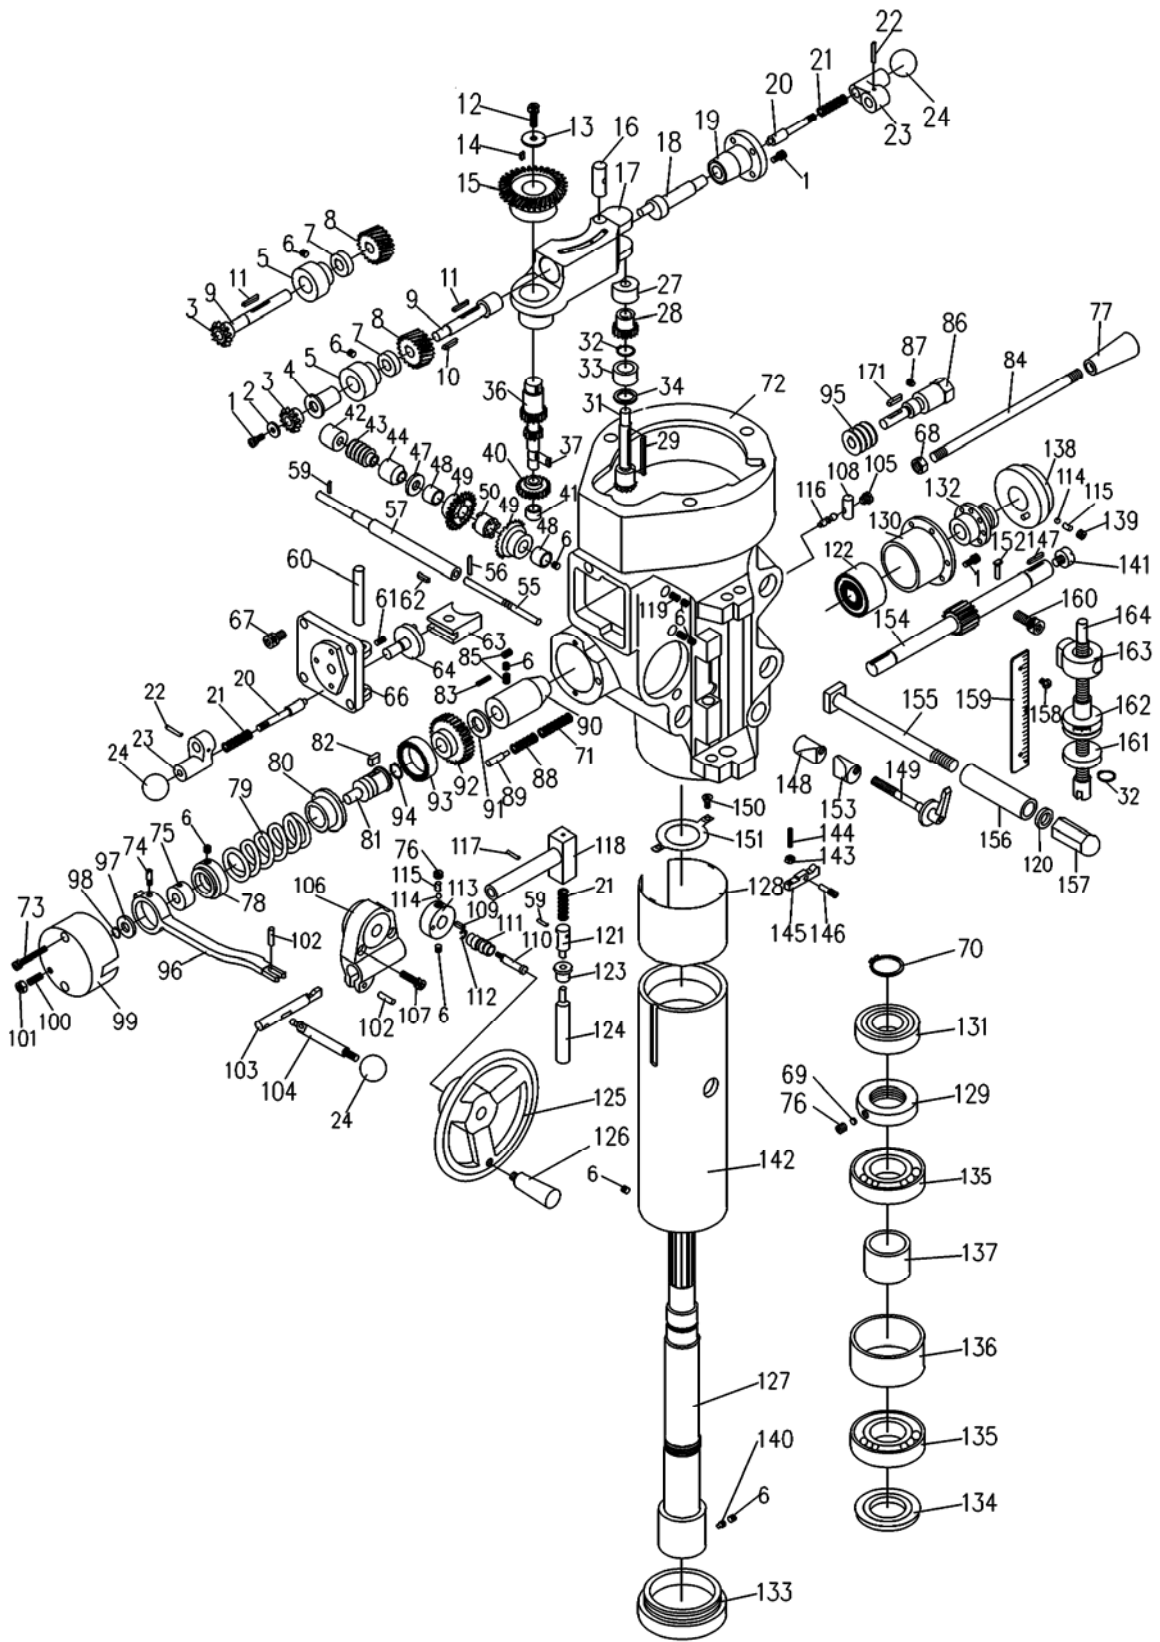

P-50000000T 10/07

Breakdown for JTM-1360VS Mill Head Assembly

Parts List for JTM-1360VS Head Assembly

Index No.	Part No.	Description	Size	Qty.
1	TS-1533042	Screw	M5x10	6
2	HA-002	Bevel Pinion Washer		1
3	LA-166A	Feed Gear		1
4	LA-161	Shaft Sleeve		1
5	LA-162	Worm Cradle Bushing		1
6	TS-1523011	Set Screw	M6x6	9
7	LA-163	Worm Gear Spacer		1
8	LA-164	Feed Drive Worm Gear		1
9	LA-165	Worm Gear Shaft		1
10	HA-010	Worm Shaft Key	3x3x8	1
11	KEY3320	Key	3x3x20	1
12	HA-012	Hex Socket Cap Screw	M6X16	1
13	WASM082302	Washer	ø6	1
14	HA-014	Cluster Gear Key	3x3x8.5	1
15	LA-154	Feed Reverse Bevel Gear		1
16	LA-167	Feed Engage Pin		1
17	LA-166	Worm Gear Cradle		1
18	LA-066	Cam Rod		1
19	LA-002	Shift Sleeve		1
20	LA-004	Plunger		2
21	LA-005	Spring		3
22	HA-022	Spring Pin	3x22	2
23	LA-033	Cam Rod		2
24	LA-006	Plastic Ball		3
27	LA-147	Upper Bushing		1
28	LA-144	Cluster Gear Assembly		1
29	HA-029	Cluster Gear Key	3x3x45	1
31	LA-143	Cluster Gear Shaft		1
32	HA-032	Snap Ring		2
33	LA-142	Bevel Gear Bushing		1
34	LA-141	Thrust Spacer		1
36	LA-156	Feed Drive Gear		1
37	KEY3310	Key	3x3x10	1
40	LA-157	Feed Drive Gear		1
41	HA-041	Needle Bearing		1
42	LA-168	Bushing		1
43	LA-139	Worm		1
44	LA-138	Feed Worm Shaft Bushing		1
47	LA-137	Bevel Gear Thrust Spacer		1
48	LA-134	Bushing		2
49	LA-135	Feed Reverse Bevel Gear		2
50	LA-136	Feed Reverse Clutch		1
55	LA-132	Reverse Clutch Rod		1
56	HA-056	Spring Pin	3x20	1
57	LA-133	Feed Worm Shaft		1
59	HA-059	Spring Pin	3x12	2
60	LA-150	Feed Shift Rod		1
61	TS-1522031	Set Screw	M5x10	1
62	HA-062	Key	3x3x15	1
63	LA-149	Feed Gear Shift Fork		1
64	LA-151	Cluster Gear Shift Crank		1
66	LA-148	Cluster Gear Cover		1
67	TS-1504011	Hex Socket Cap Screw	M8x10	4
68	TS-1524011	Set Screw	M8x8	1
69	HB1291	Lock Washer		1
70	RINS30	Snap Ring		1
71	HA-193	Spring	10x20	1
72	LA-016	Quill Housing	105mm	1
73	TS-1502081	Hex Socket Cap Screw	M5x35	2