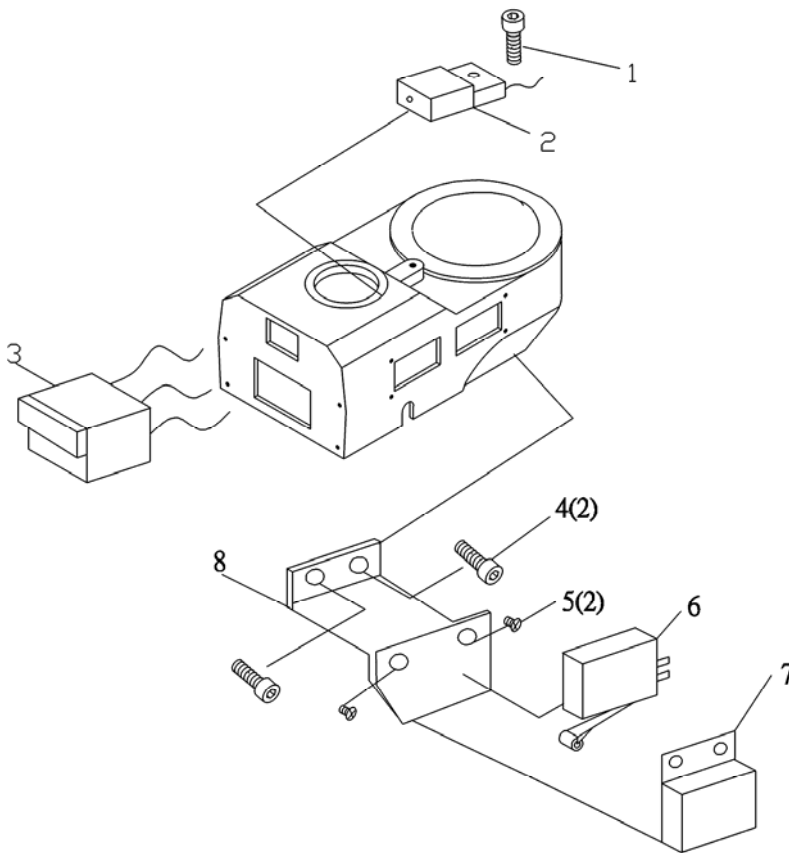

Index No.	Part No.	Description	Size	Qty.
103	X461031	washer		1
104	X461041	Nut		2
108	DRK6432	Double Round Key	6x4x32	2
109	X461091	Spring washer		1
110	X461101	Nut	M6	1
111	HS3/8-1	Hex Socket Cap Screw	3/8x1	4
112	X461121	Motor		1
113	PH1/8-1/4	Pan head Cross Screw	1/8x1/4	4
114	X461141	Rod	#30	1
115	X461151	Spacer		1
117	PH3/16-1/2	Pan Head Screw	3/16x1/2	1
126	X461261	Motor Pulley		1
127	X461271	Belt		1
128	X461281	Spindle Pulley		1

Digital Read Out Assembly

Index No.	Part No.	Description	Size	Q'ty
1	TS-1501041	Hex. Socket Cap Screw	M4x12	1
2	JVM836VSD-DRO-2	Sensor		1
3	JVM836VSD-DRO-3	display		1
4	TS-1501041	Hex. Socket Cap Screw	M4x12	2
5	JVM836VSD-DRO-5	Pan Head Screw	M4x12	2
6	JVM836VSD-DRO-6	Limit Switch		1
7	JVM836VSD-DRO-7	Protecting Cover		1
8	JVM836VSD-DRO-8	Limit Switch Bracket		1