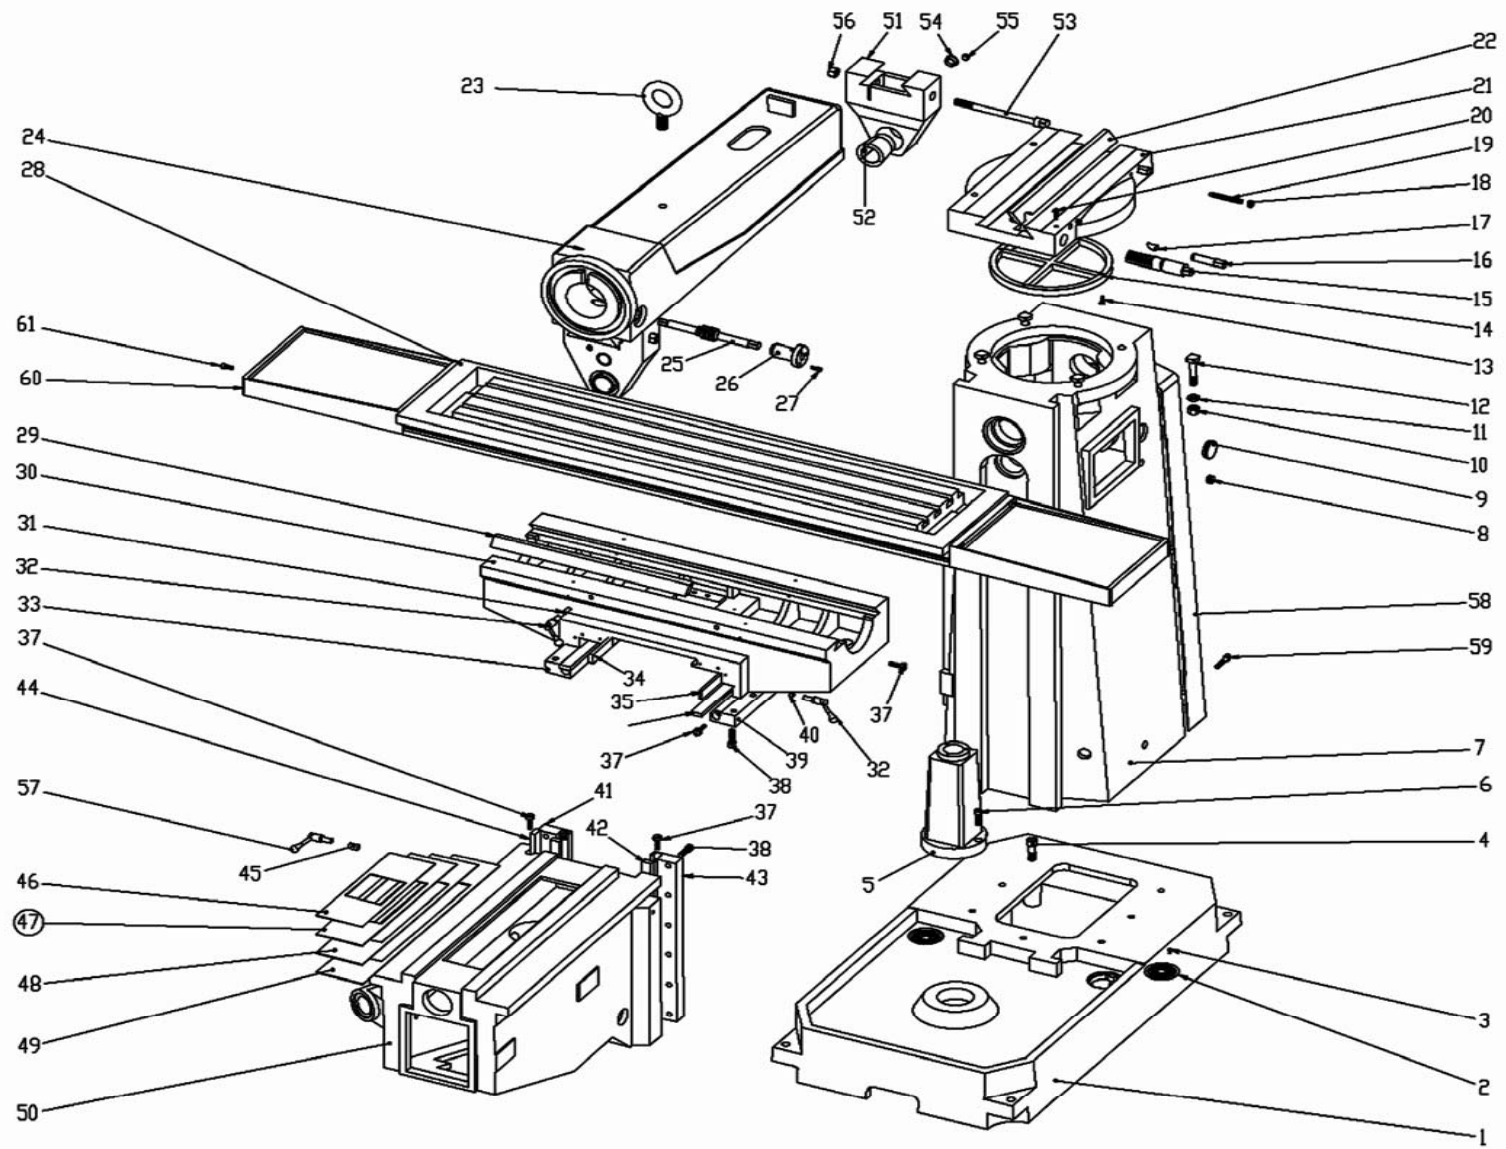

JTM-1360VS Base Assembly

Parts List for JTM-1360VS Base Assembly

Index No.	Part No.	Description	Size	Qty.
1	X74001	Base		1
2	X74002	Filter net		2
3	X74003	Pan Head Screw	M5×10	4
4	X74004	Hex. Socket Cap Screw	M16×70	7
5	X74005	Elevation Screw Stand		1
6	X74006	Hex. Socket Cap Screw	M10×35	2
7	X74007	Column		1
8	X74008	Oil plug		1
9	X74009	Oil glass 47		1
10	X74010	Hexagon Nut	M16	4
11	X74011	Washer		4
12	X74012	Lock Screw		4
13	X74013	Hex. Socket Cap Screw	M6×20	4
14	X74014	Lock Round		1
15	X74015	Adjust gear		1
16	X74016	Lock Screw (M18)		2
17	X74017	Lock plug		2
18	X74018	Lock Nut	"3/8""	2
19	X74019	Lock Screw	"3/8""	2
20	X74020	Lock Screw		1
21	X74021	Flat Washer		1
22	X74022	Ram Gib		1
23	X74023	Eye Bolt	M24×P3	1
24	X74024	Ram		1
25	X74025	Adjust worm		1
26	X74026	Worm sit		1
27	X74027	M6×20 Screw		3
28	X74028	Table		1
29	X74029	Gib		1
30	X74030	Saddle		1
31	X74031	Lock plug		2
32	X74032	Lock handle	"1/2""	4
33	X74033	Saddle Gib Holder (Left)		1
34	X74034	Adjust Gib		1
35	X74035	Adjust Gib		1
36	X74036	Adjust Gib		2
37	X74037	Adjust Screw		14
38	X74038	Hex. Socket Cap Screw	M12×40	20
39	X74039	Saddle Gib Holder (Right)		1
40	X74040	Lock plug		2
41	X74041	Knee Gib Holder (Left)		1
42	X74042	Gib		2
43	X74043	Knee Gib Holder (Right)		1
44	X74044	Knee Gib		1
45	X74045	Knee Locker		1
46	X74046	Cover		1
47	X74047	Cover		1
48	X74048	Cover		1
49	X74049	Cover		1
50	X74050	Knee		1
51	X74051	Support Set		2
52	X74052	Cuprum Cover		2
53	X74053	Lock Screw		2
54	X74054	Oil Glass		2
55	X74055	Oil Block	M16×10	2
56	X74056	Lock Nut		2
57	X74057	Lock Handle	M16	2
58	X74058	Belt Cover		1
59	X74059	Hex.Socket Cap Screw	M10×50	6
60	X74060	Navigation Cover		2