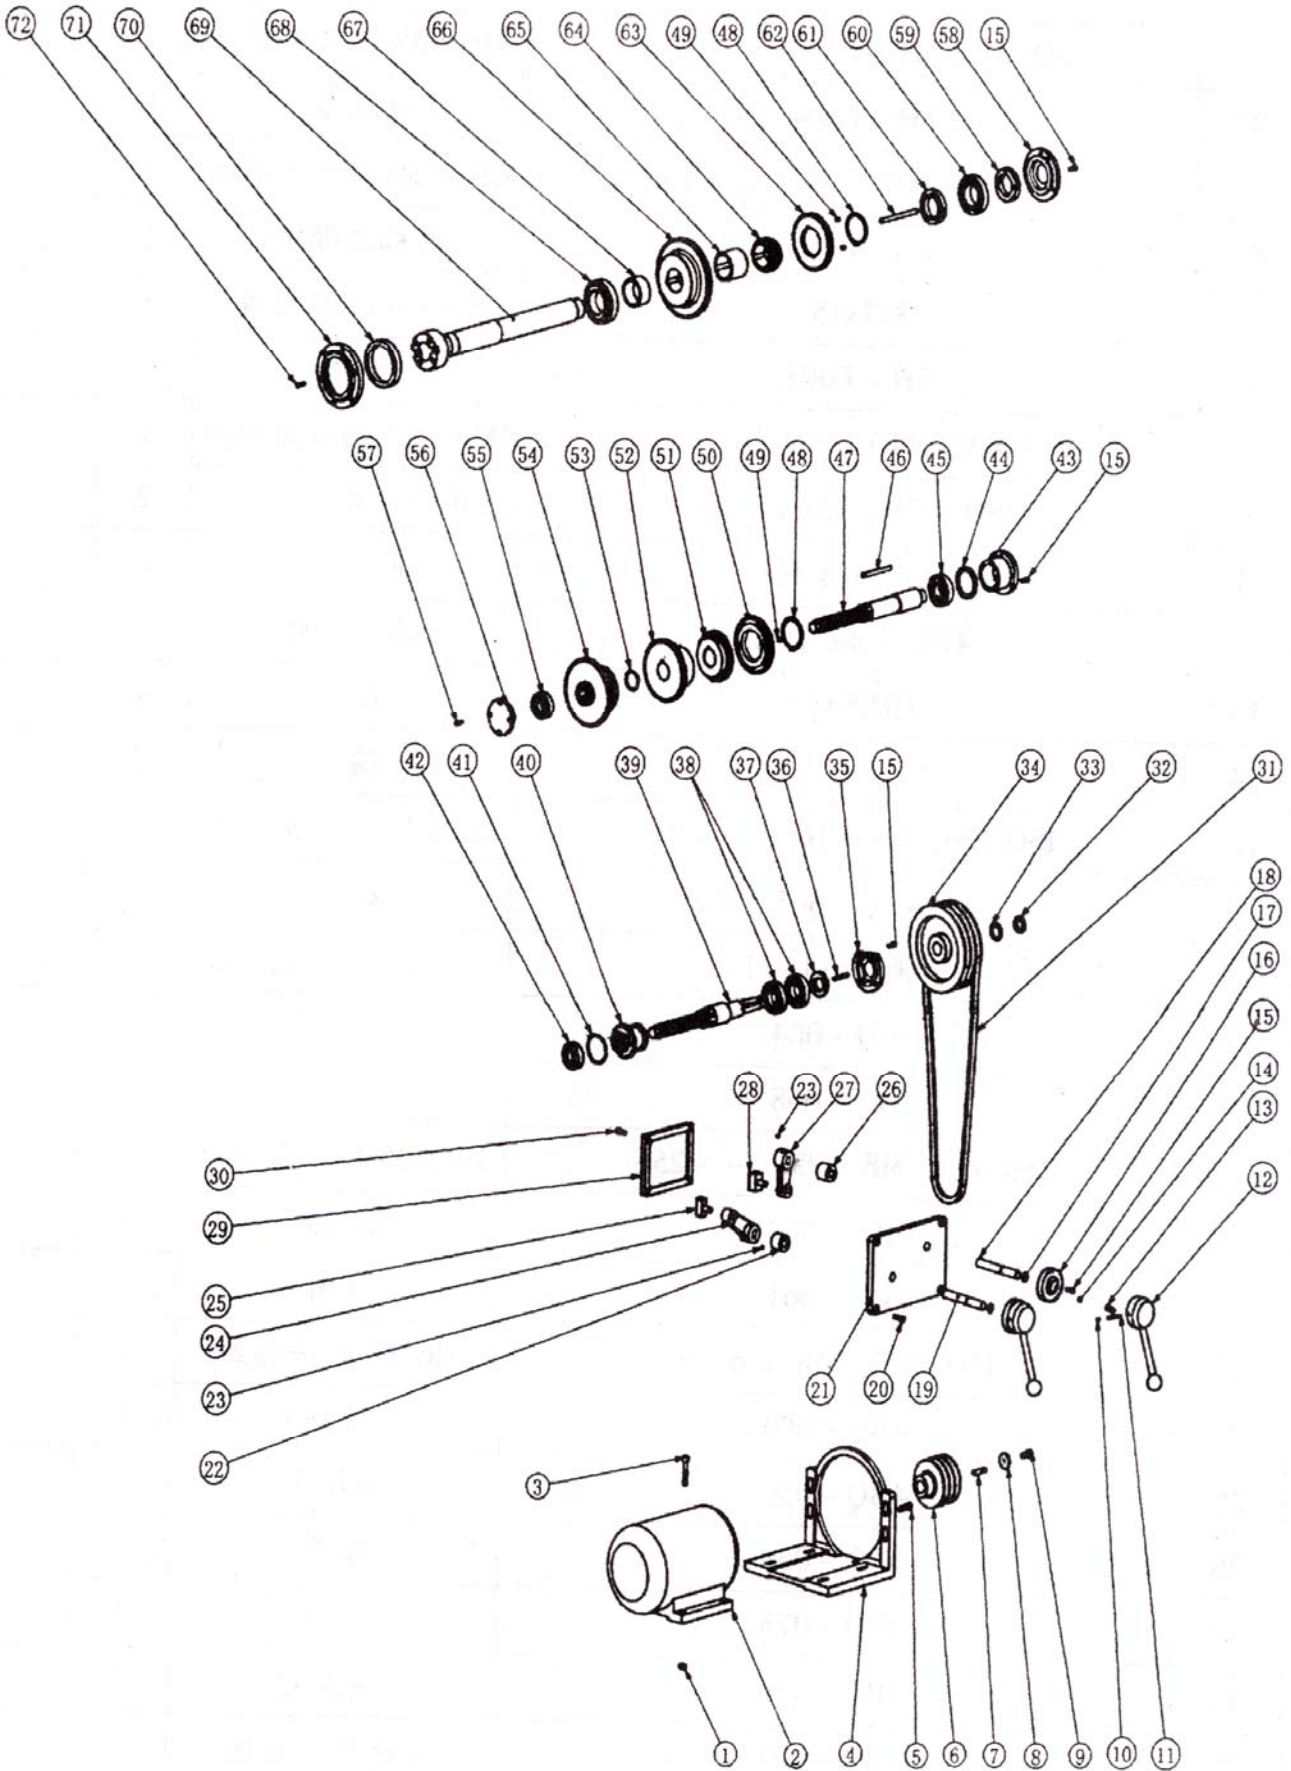

JTM-1360VS Horizontal Spindle Assembly

JTM-1360VS Parts List for Horizontal Spindle Assembly

Index No.	Part No.	Description	Size	Qty.
1	X75001	Nut	M10	4
2	X75002	Motor		1
3	X75003	Hex. Socket Cap Screw	M10X55	4
4	X75004	Motor Set		1
5	X75005	Hex. Socket Cap Screw	M10X30	4
6	X75006	Motor Belt		1
7	X75007	Round Pin	8*7*15	1
8	X75008	Washer		1
9	X75009	Hex. Socket Cap Screw	M10X20	1
10	X75010	Set Screw	M6X6	2
11	X75011	Pin	Φ6	2
12	X75012	Shift Handle		2
13	X75013	Spring		4
14	X75014	Steel Ball		4
15	X75015	Hex. Socket Cap Screw	M6X16	16
16	X75016	Shift Holder		2
17	X75017	Airproof round	18X15X1.5	2
18	X75018	Shift Axis		1
19	X75019	Shift Axis		1
20	X75020	Hex. Socket Cap Screw	M8X25	4
21	X75021	Shift Board		1
22	X75022	Washer		1
23	X75023	Set Screw	M6X6	2
24	X75024	Bracer		1
25	X75025	Lever		1
26	X75026	Washer		1
27	X75027	Bracer		1
28	X75028	Lever		1
29	X75029	Left Cover		1
30	X75030	Hex. Socket Cap Screw	M8X20	4
31	X75031	Belt	1524	3
32	X75032	Lock Nut	M25*P1.5	1
33	X75033	Washer	M25	1
34	X75034	Pulley		1
35	X75035	Bearing Cover		1
36	X75036	Round Key	7*7*50	1
37	X75037	Airproof	Φ55*35*11	1
38	X75038	Bearing	6207	2
39	X75039	Spline Shaft		1
40	X75040	Sliding Gear Sit		1
41	X75041	C-Ring	Φ62	1
42	X75042	Bearing (NR)	6305	1
43	X75043	Bearing Cover		1
44	X75044	Washer		1
45	X75045	Bearing	6306	1
46	X75046	Key	10X8X100	1
47	X75047	Idle Spline Shaft		1
48	X75048	C-Ring	Φ65	2
49	X75049	Round Key	8x7x10	4
50	X75050	Gear	M2.5Z49	1
51	X75051	Gear	M2.5Z43	1
52	X75052	Gear	M2.5Z54	1
53	X75053	C-Ring	Φ40	1
54	X75054	Sliding Gear Sit		1
55	X75055	Bearing	6305	1
56	X75056	Bearing Cover		1
57	X75057	Hex. Socket Cap Screw		4
58	X75058	Bearing Cover		1
59	X75059	Nut		1