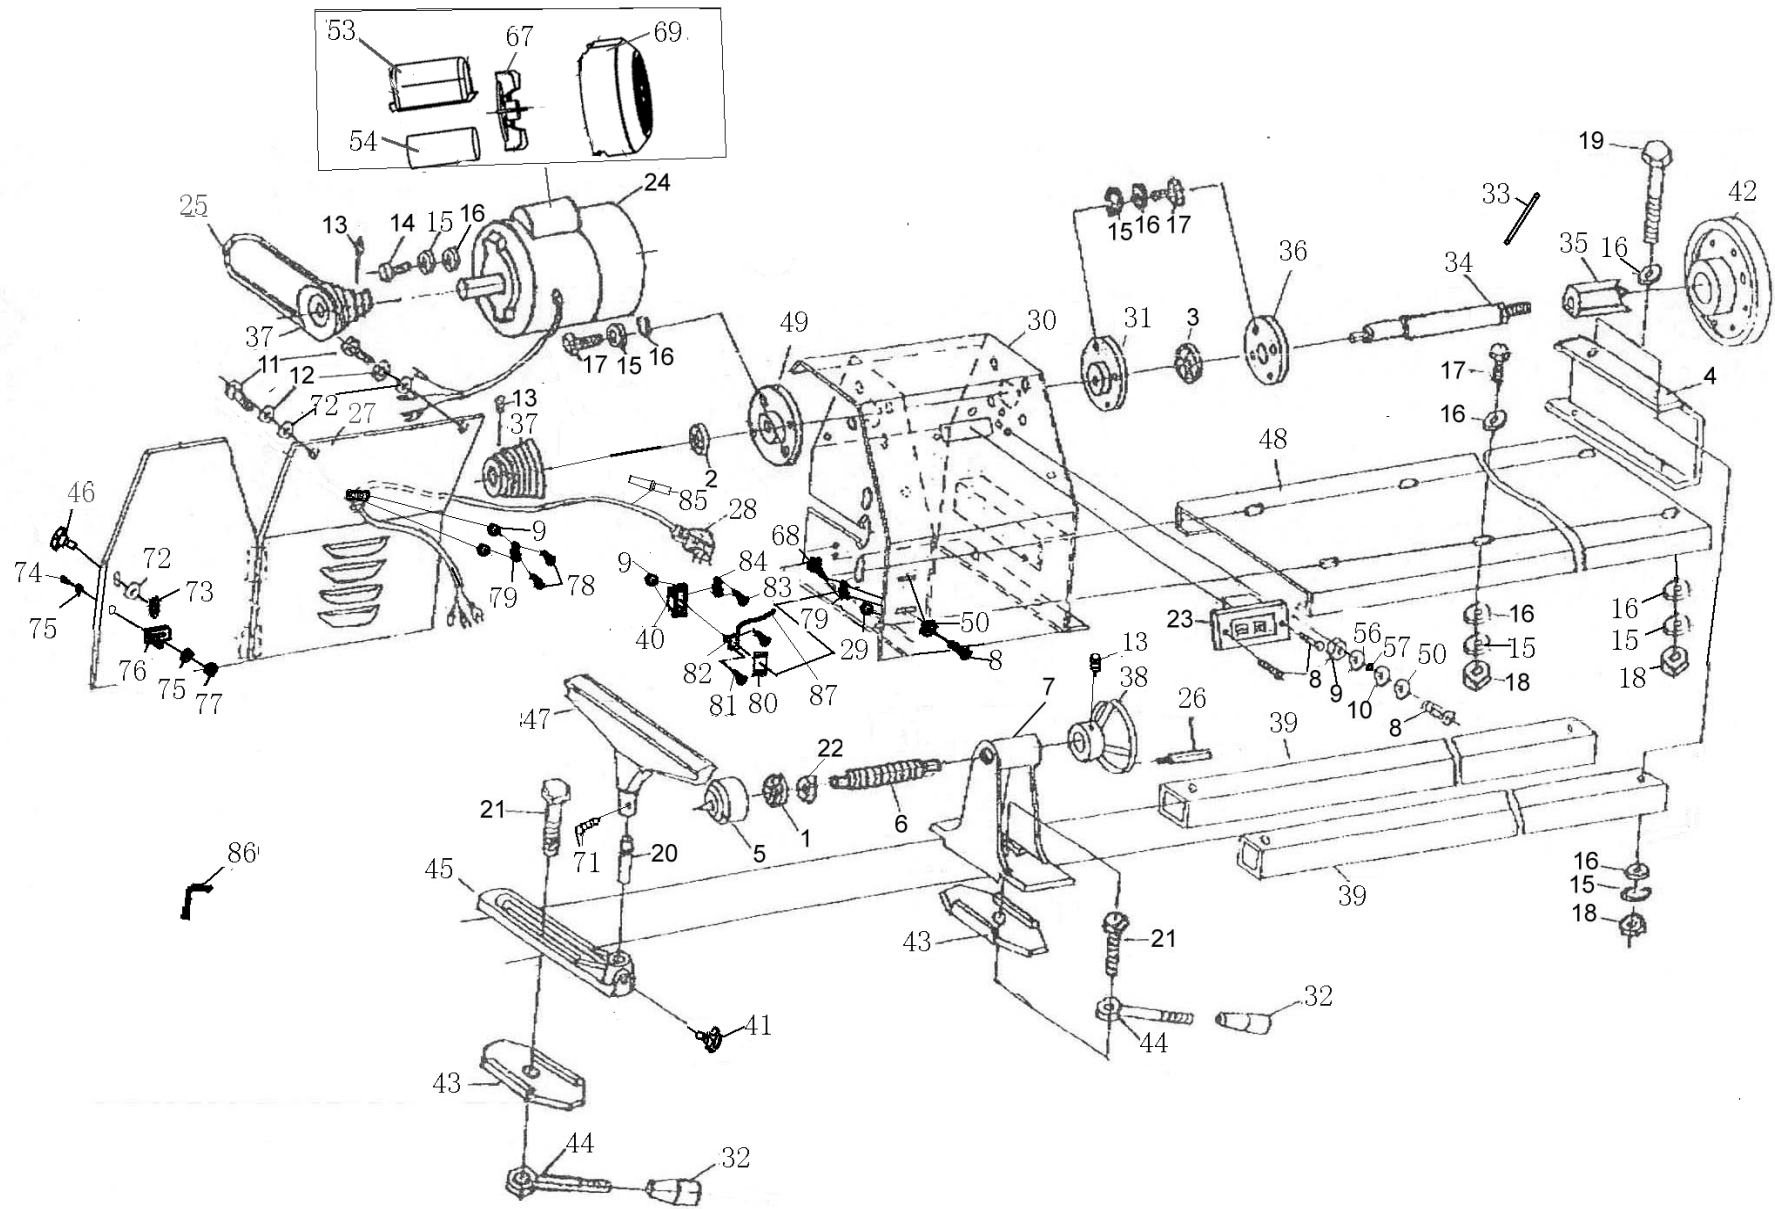

Fax +41 (0) 44 806 47 58

P-10000750M 05/07

Parts breakdown for JWL-1440L Wood Lathe

Parts List For JWL-1440L Bench top Wood Lathe

Index	Part No.	Description	Size	Qty.
1	JWL1440L-001	Bearing A	6201	1
2	JWL1440L-002	Bearing B	6203	1
3	JWL1440L-003	Bearing C	6204	1
4	JWL1440L-004	Bracket		1
5	JWL1440L-005	Cup center		1
6	JWL1440L-006	Tail spindle		1
7	JWL1440L-007	Tail stock		1
8	JWL1440L-008	Screw	M4X12	6
9	JWL1440L-009	Nut	M4	10
10	JWL1440L-010	Washer	4	3
11	JWL1440L-011	Screw	M5X12	4
12	JWL1440L-012	Spring washer	5	4
13	JWL1440L-013	Screw	M6X10	3
14	JWL1440L-014	Hex bolt	M8X20	2
15	JWL1440L-015	Spring washer	8	19
16	JWL1440L-016	Flat washer	8	30
17	JWL1440L-017	Hex bolt	M8X16	15
18	JWL1440L-018	Nut	M8	10
19	JWL1440L-019	Bolt	M8X55	4
20	JWL1440L-020	Support rod		1
21	JWL1440L-021	Bolt	M14X70	2
22	JWL1440L-022	Nut	M18	1
23	JWL1440L-023	Magnet Switch		1
24	JWL1440L-024	Motor		1
25	JWL1440L-025	Belt		1
26	JWL1440L-026	Handle		1
27	JWL1440L-027	Body cover		1
28	JWL1440L-028	Power cable		1
29	JWL1440L-029	Sleeve		1
30	JWL1440L-030	Machine box		1
31	JWL1440L-031	Bearing box		1
32	JWL1440L-032	Handle cap		2
33	JWL1440L-033	Spindle wrench		1
34	JWL1440L-034	Spindle		1
35	JWL1440L-035	Spur center		1
36	JWL1440L-036	Bearing cover		1
37	JWL1440L-037	Pulley		2
38	JWL1440L-038	Crank wheel		1
39	JWL1440L-039	Rail way		2
40	JWL1440L-040	Micro switch box		1
41	JWL1440L-041	Knob		1
42	JWL1440L-042	Face plate		1
43	JWL1440L-043	Clamp block		2
44	JWL1440L-044	Handle lever		2
45	JWL1440L-045	Slipping support		1
46	JWL1440L-046	Knob		1
47	JWL1440L-047	Tool rest		1
48	JWL1440L-048	Base plate		1
49	JWL1440L-049A	Bearing box		1
50	JWL1440L-050	Flat washer	4	18
53	JWL1440L-053	Capacitor box		1
54	JWL1440L-054	Capacitor		1
56	JWL1440L-056	Spring washer	4	7