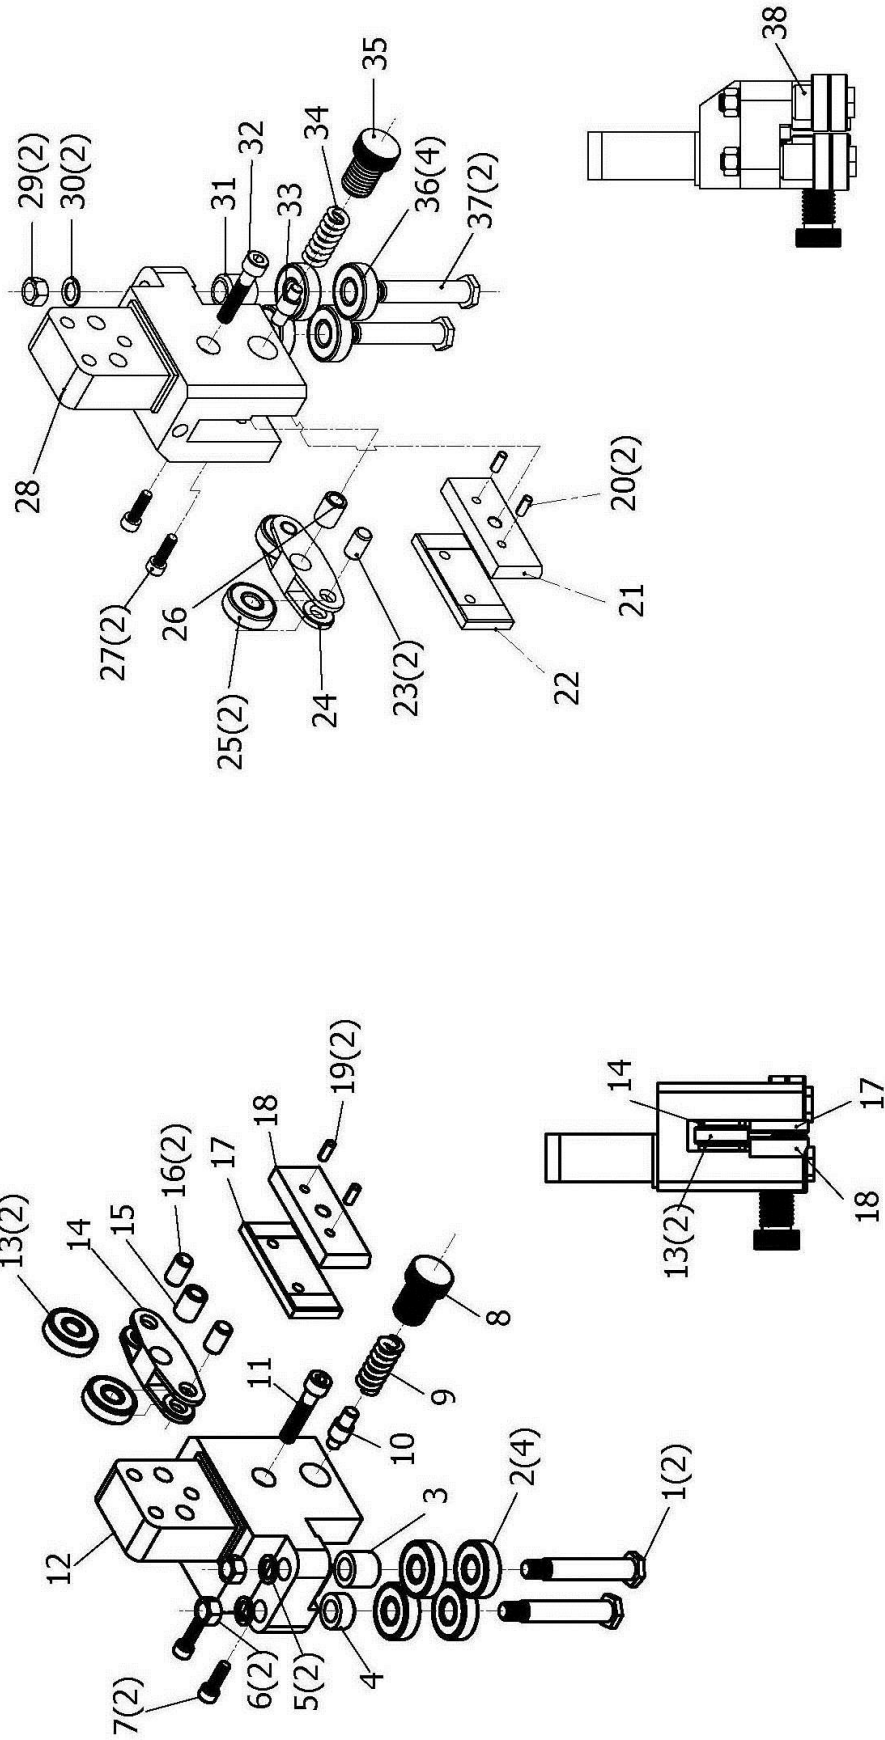

MBS-2128DAS Bearing Guide Assembly

MBS-2128DAS Bearing Guide Assembly

Index No.	Part No.	Description	Size	Qty
1	MBS-2128DAS-D1	Bearing long shaft		2
2	MBS-2128DAS-D2	Bearing	6201	4
3	MBS-2128DAS-D3	Bearing sleeve (long)		1
4	MBS-2128DAS-D4	Bearing sleeve (short)		1
5	MBS-2128DAS-D5	Spring washer	M10	2
6	MBS-2128DAS-D6	Nut	M10	2
7	MBS-2128DAS-D7	Hex. socket cap screw	M6x20L	2
8	MBS-2128DAS-D8	Adjusting screw		1
9	MBS-2128DAS-D9	Adjusting spring		1
10	MBS-2128DAS-D10	Shaft		1
11	MBS-2128DAS-D11	Hex. socket cap screw	M8x40L	1
12	MBS-2128DAS-D12	Front bearing seat		1
13	MBS-2128DAS-D13	Bearing	6200	2
14	MBS-2128DAS-D14	Bearing bracket		1
15	MBS-2128DAS-D15	Shaft sleeve		1
16	MBS-2128DAS-D16	Bearing shaft		2
17	MBS-2128DAS-D17	Carbide guide (Left front)		1
18	MBS-2128DAS-D18	Carbide guide (Left back)		1
19	MBS-2128DAS-D19	Spring pin	D5x12L	2
20	MBS-2128DAS-D20	Spring pin	D5x12L	2
21	MBS-2128DAS-D21	Carbide guide (Right back)		1
22	MBS-2128DAS-D22	Carbide guide (Right front)		1
23	MBS-2128DAS-D23	Bearing shaft		2
24	MBS-2128DAS-D24	Bearing bracket		1
25	MBS-2128DAS-D25	Bearing	6200	2
26	MBS-2128DAS-D26	Shaft sleeve		1
27	MBS-2128DAS-D27	Hex. socket cap screw	M6x20L	2
28	MBS-2128DAS-D28	Rear bearing seat		1
29	MBS-2128DAS-D29	Nut	M10	2
30	MBS-2128DAS-D30	Spring washer	M10	2
31	MBS-2128DAS-D31	Bearing sleeve (long)		1
32	MBS-2128DAS-D32	Hex. socket cap screw	M8x40L	1
33	MBS-2128DAS-D33	Shaft		1
34	MBS-2128DAS-D34	Adjusting spring		1
35	MBS-2128DAS-D35	Adjusting screw		1
36	MBS-2128DAS-D36	Bearing	6201	4
37	MBS-2128DAS-D37	Bearing long shaft		2
38	MBS-2128DAS-D38	Bearing sleeve (short)		1