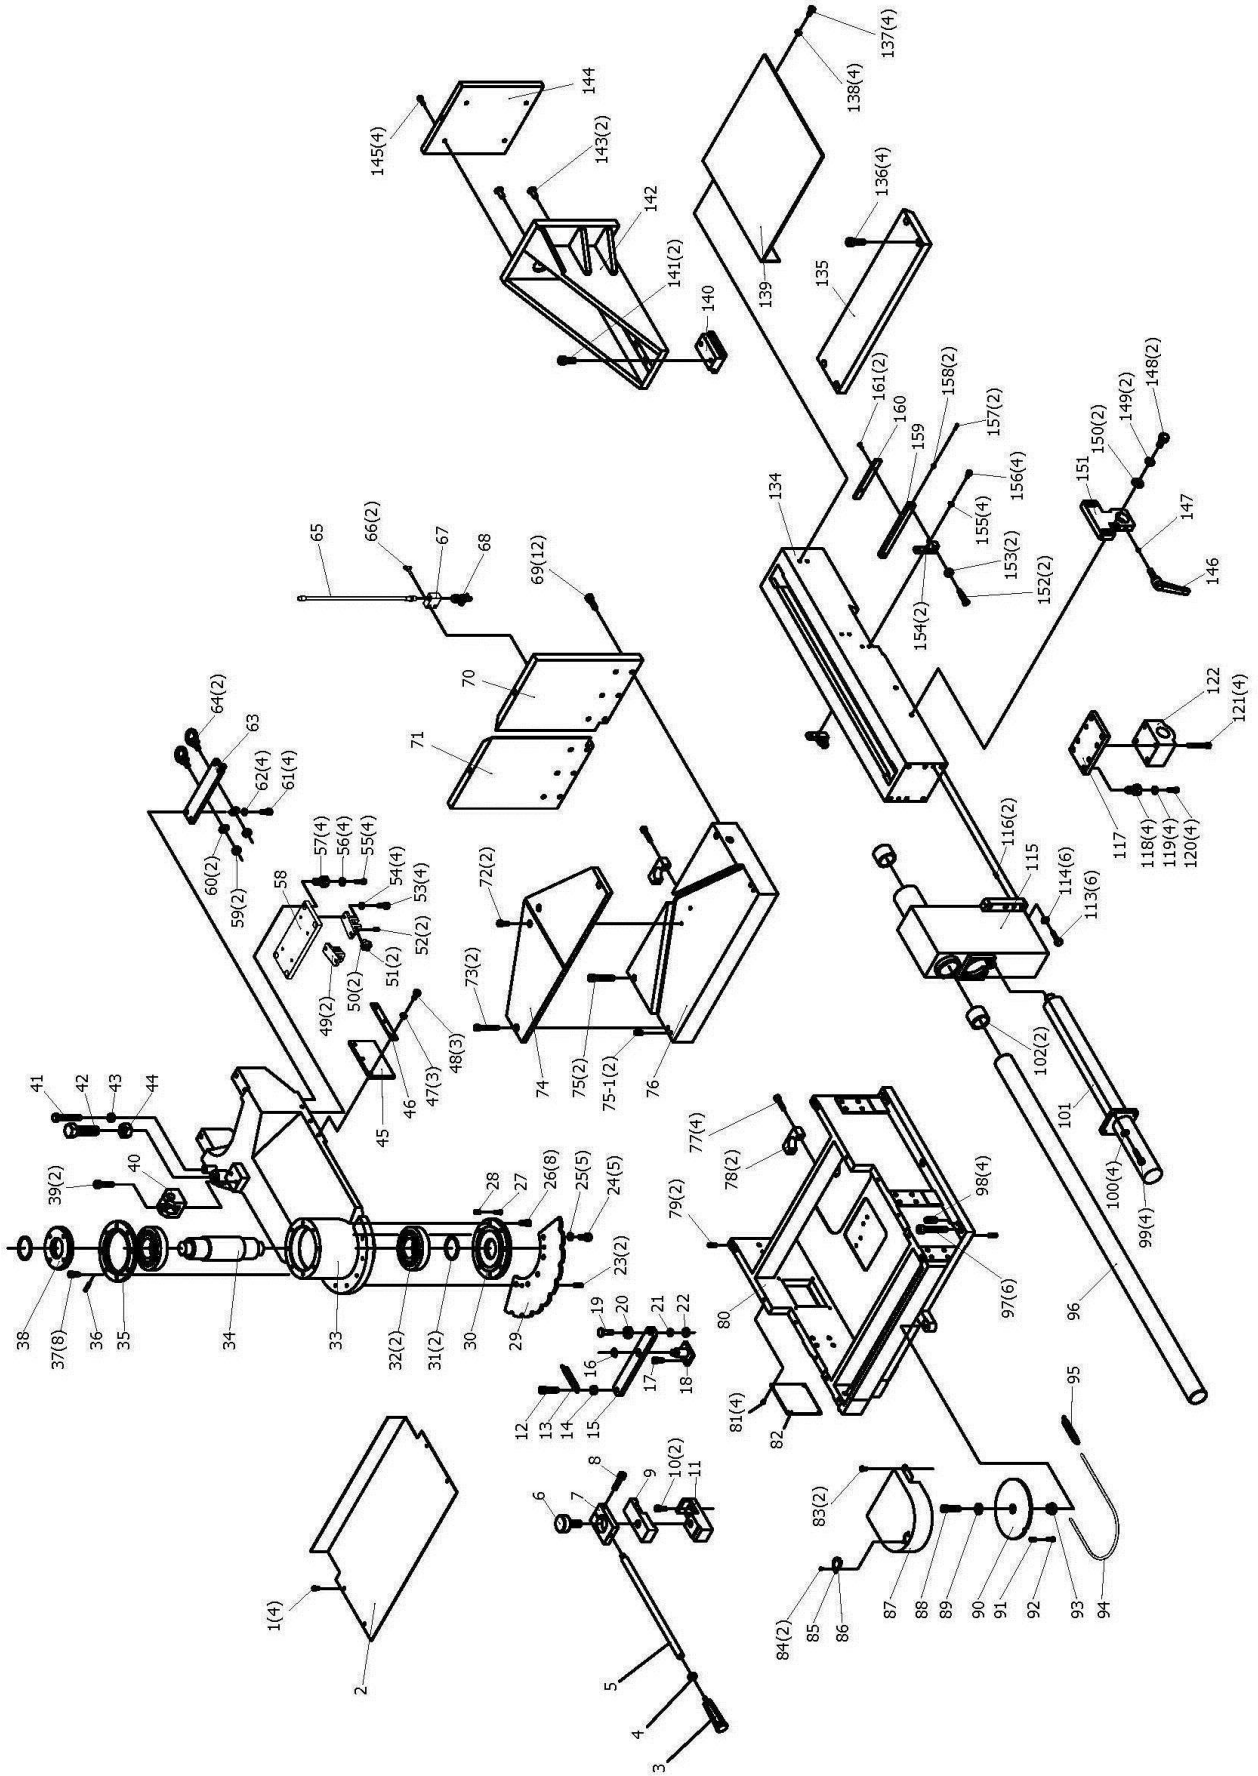

MBS-2128DAS Rotary Mechanism Assembly

MBS-2128DAS Rotary Mechanism Assembly

Index No.	Part No.	Description	Size	Qty
1	MBS2128DAS-B1	Round head socket screw	M5x8L	4
2	MBS2128DAS-B2	Dust Cover		1
3	MBS2128DAS-B3	Rubber handle		1
4	MBS2128DAS-B4	Nut	M12	1
5	MBS2128DAS-B5	Locking rod		1
6	MBS2128DAS-B6	Locking bolt		1
7	MBS2128DAS-B7	Connecting block		1
8	MBS2128DAS-B8	Hex. socket cap screw	M10x50L	1
9	MBS2128DAS-B9	Brake plate		1
10	MBS2128DAS-B10	Hex. socket cap screw	M8x20L	2
11	MBS2128DAS-B11	Brake bracket		1
12	MBS2128DAS-B12	Hex. socket cap screw	M10x40L	1
13	MBS2128DAS-B13	Cam spring		1
14	MBS2128DAS-B14	Nut	M10	1
15	MBS2128DAS-B15	Connecting plate		1
16	MBS2128DAS-B16	C Ring	S16	1
17	MBS2128DAS-B17	Hex. socket cap screw	M8x25L	1
18	MBS2128DAS-B18	Cam bracket		1
19	MBS2128DAS-B19	Cam shaft		1
20	MBS2128DAS-B20	Bearing	6000ZZ	1
21	MBS2128DAS-B21	Spring washer	M10	1
22	MBS2128DAS-B22	Nut	M10	1
23	MBS2128DAS-B23	Spring pin	8x20L	2
24	MBS2128DAS-B24	Hex. socket cap screw	M10x20L	5
25	MBS2128DAS-B25	Spring washer	M10	5
26	MBS2128DAS-B26	Hex. socket cap screw	M10x20L	8
27	MBS2128DAS-B27	Steel hex. cap bolt	M5x15L	1
28	MBS2128DAS-B28	Wire fastener		1
29	MBS2128DAS-B29	Angle position plate		1
30	MBS2128DAS-B30	Lower Cover		1
31	MBS2128DAS-B31	O Ring	P60	2
32	MBS2128DAS-B32	Taper bearing	30312	2
33	MBS2128DAS-B33	Swiveling		1
34	MBS2128DAS-B34	Swiveling shaft		1
35	MBS2128DAS-B35	Upper cover		1
36	MBS2128DAS-B36	Set screw	M6x25L	1
37	MBS2128DAS-B37	Hex. socket cap screw	M8x20L	8
38	MBS2128DAS-B38	Tighten plate		1
39	MBS2128DAS-B39	Hex. socket cap screw	M8x20L	2
40	MBS2128DAS-B40	Cylinder lower bracket		1
41	MBS2128DAS-B41	Hex. cap bolt	M10x60L	1
42	MBS2128DAS-B42	Hex. cap bolt	M20x65L	1
43	MBS2128DAS-B43	Nut	M10	1
44	MBS2128DAS-B44	Nut	M20	1
45	MBS2128DAS-B45	Dust cover		1
46	MBS2128DAS-B46	Fixing plate		1
47	MBS2128DAS-B47	Spring washer	M6	3
48	MBS2128DAS-B48	Round head socket screw	M6x20L	3
49	MBS2128DAS-B49	Support bracket		2
50	MBS2128DAS-B50	Bearing	6201	2
51	MBS2128DAS-B51	Bearing shaft		2
52	MBS2128DAS-B52	Set screw	M4x6L	2
53	MBS2128DAS-B53	Hex. socket cap screw	M8x20L	4
54	MBS2128DAS-B54	Spring washer	M8	4
55	MBS2128DAS-B55	Steel hex. cap bolt	M8x40L	4
56	MBS2128DAS-B56	Spring washer	M8	4
57	MBS2128DAS-B57	Adjusting screw	M16	4
58	MBS2128DAS-B58	Support plate		1
59	MBS2128DAS-B59	Nut	1/2"	2