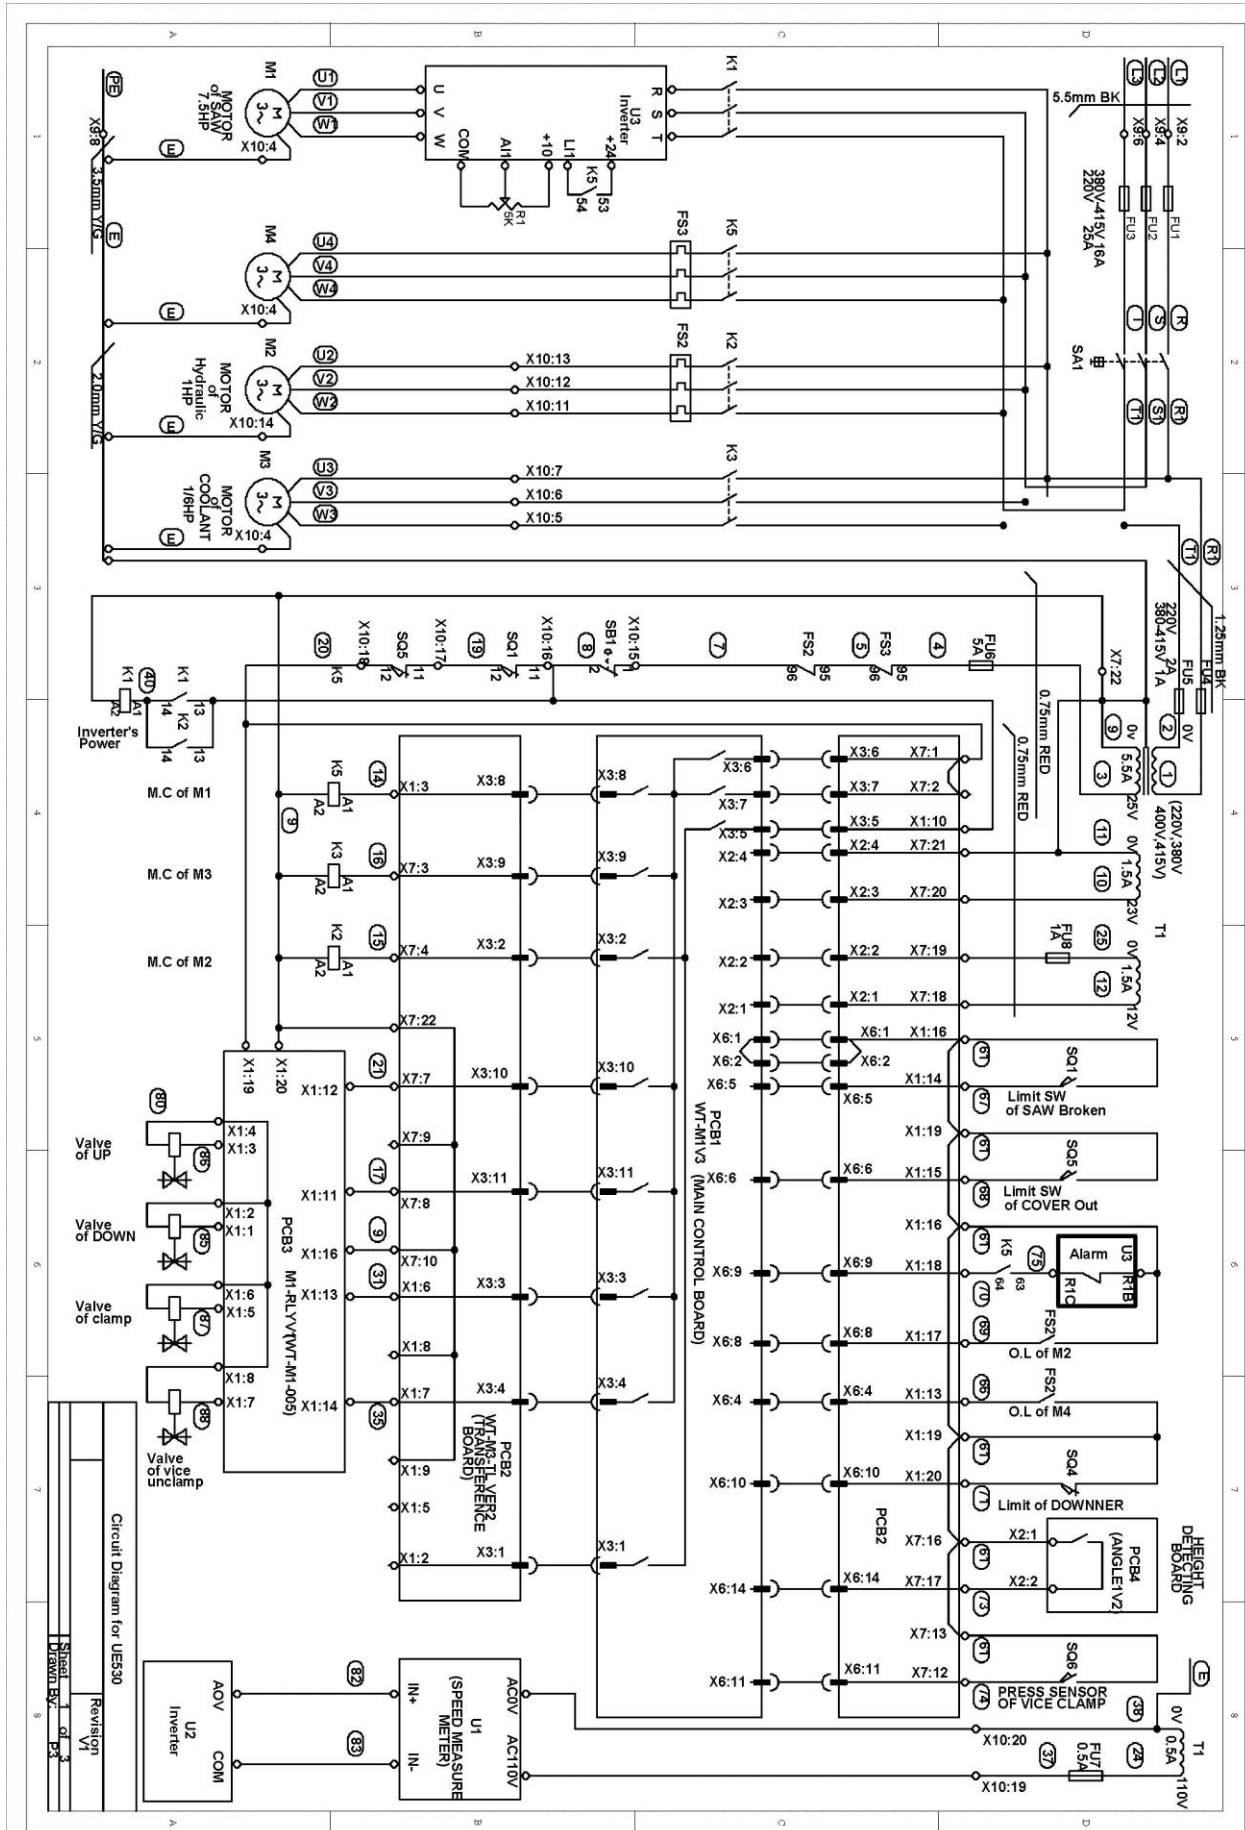

MBS-2128DAS Coolant System

Index No.	Part No.	Description	Size	Qty
1	MBS-2128DAS-E1	Cock	1/4x1/4	1
2	MBS-2128DAS-E2	Spring washer	M12	1
3	MBS-2128DAS-E3	Fixing bracket		1
4	MBS-2128DAS-E4	Fitting	1/4x1/4	1
5	MBS-2128DAS-E5	Big round head screw	M6x8L	2
6	MBS-2128DAS-E6	Fitting	1/4x1/4	1
7	MBS-2128DAS-E7	Hose	1/4"x220mm	1
8	MBS-2128DAS-E8	Hose	1/4"x2400mm	1
9	MBS-2128DAS-E9	Cock	1/4x1/4	1
10	MBS-2128DAS-E10	Nozzle set		1
11	MBS-2128DAS-E11	Nozzle		1
12	MBS-2128DAS-E12	Y Fit		1
13	MBS-2128DAS-E13	Hose	1/4"x3100mm	1
14	MBS-2128DAS-E14	Hose	1/4"x1700mm	1
15	MBS-2128DAS-E15	Cock	1/4x1/4	1
16	MBS-2128DAS-E16	90° Fitting	1/4x1/8	1
17	MBS-2128DAS-E17	Fitting	3/8x1/4	1
18	MBS-2128DAS-E18	90° Fitting	3/8x1/4	1
19	MBS-2128DAS-E19	Fitting Set	3/8	1
20	MBS-2128DAS-E20	90° Fitting	1/2x3/8	1
21	MBS-2128DAS-E21	Coolant pump	1/6"x150L	1
22	MBS-2128DAS-E22	Hose	1/4"x2400mm	1

MBS-2128DAS...50000343T .... 3~400V, 50Hz

Control Circuit Diagram