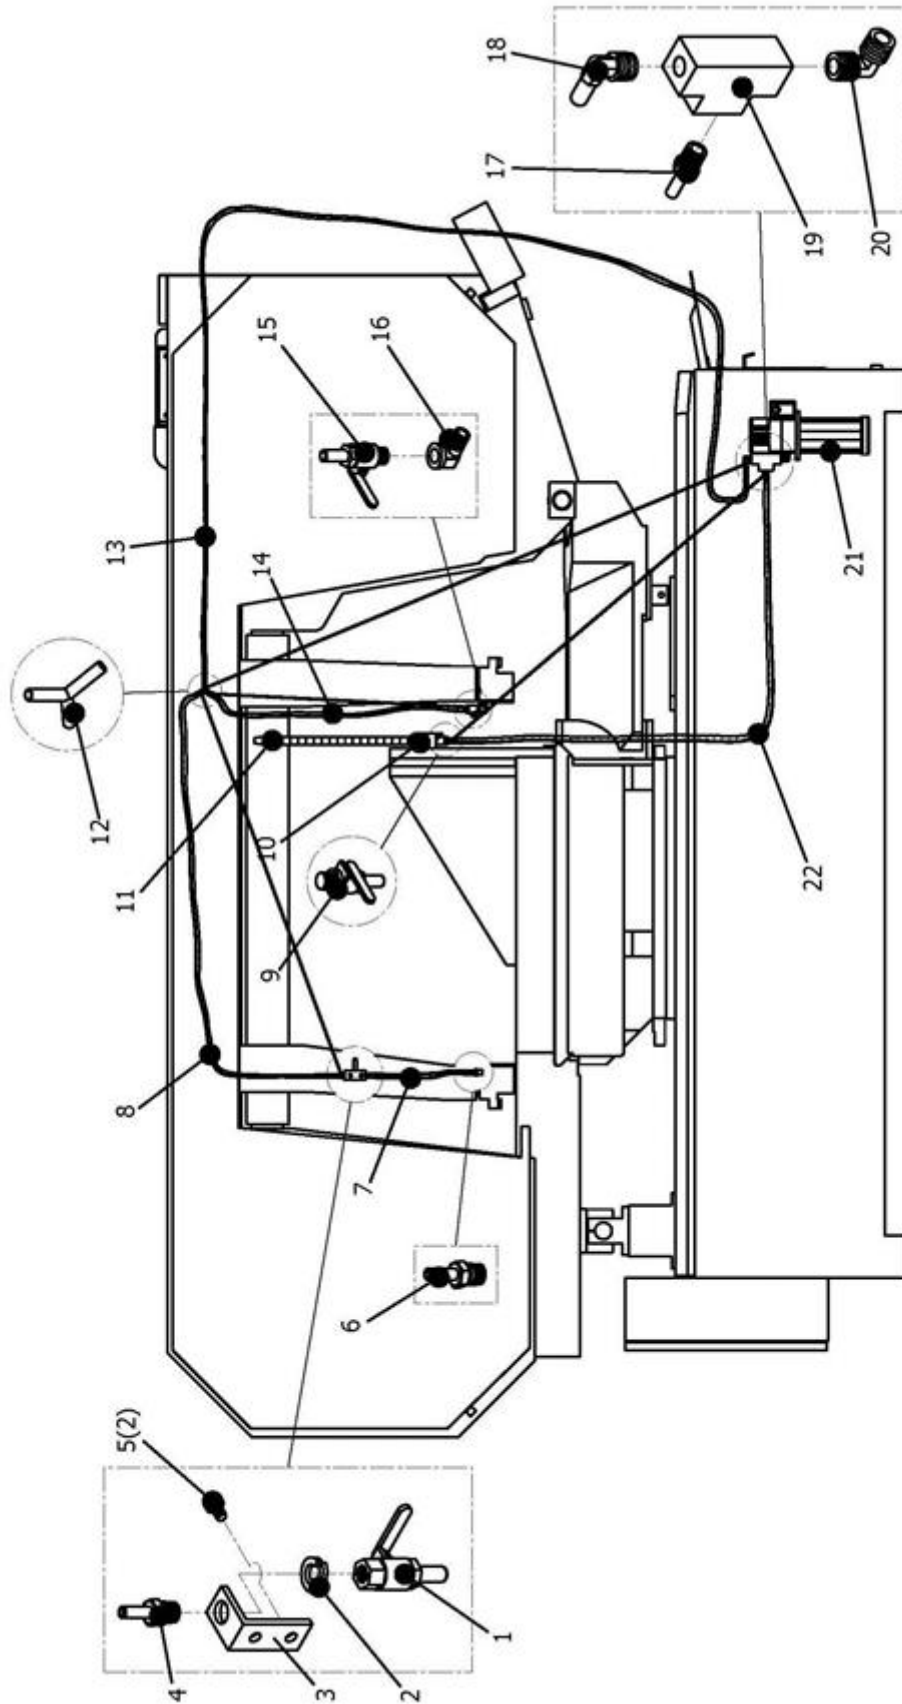

MBS-2128DAS Coolant System

MBS-2128DAS Coolant System

Index No.	Part No.	Description	Size	Qty
1	MBS-2128DAS-E1	Cock	1/4x1/4	1
2	MBS-2128DAS-E2	Spring washer	M12	1
3	MBS-2128DAS-E3	Fixing bracket		1
4	MBS-2128DAS-E4	Fitting	1/4x1/4	1
5	MBS-2128DAS-E5	Big round head screw	M6x8L	2
6	MBS-2128DAS-E6	Fitting	1/4x1/4	1
7	MBS-2128DAS-E7	Hose	1/4"x220mm	1
8	MBS-2128DAS-E8	Hose	1/4"x2400mm	1
9	MBS-2128DAS-E9	Cock	1/4x1/4	1
10	MBS-2128DAS-E10	Nozzle set		1
11	MBS-2128DAS-E11	Nozzle		1
12	MBS-2128DAS-E12	Y Fit		1
13	MBS-2128DAS-E13	Hose	1/4"x3100mm	1
14	MBS-2128DAS-E14	Hose	1/4"x1700mm	1
15	MBS-2128DAS-E15	Cock	1/4x1/4	1
16	MBS-2128DAS-E16	90° Fitting	1/4x1/8	1
17	MBS-2128DAS-E17	Fitting	3/8x1/4	1
18	MBS-2128DAS-E18	90° Fitting	3/8x1/4	1
19	MBS-2128DAS-E19	Fitting Set	3/8	1
20	MBS-2128DAS-E20	90° Fitting	1/2x3/8	1
21	MBS-2128DAS-E21	Coolant pump	1/6"x150L	1
22	MBS-2128DAS-E22	Hose	1/4"x2400mm	1