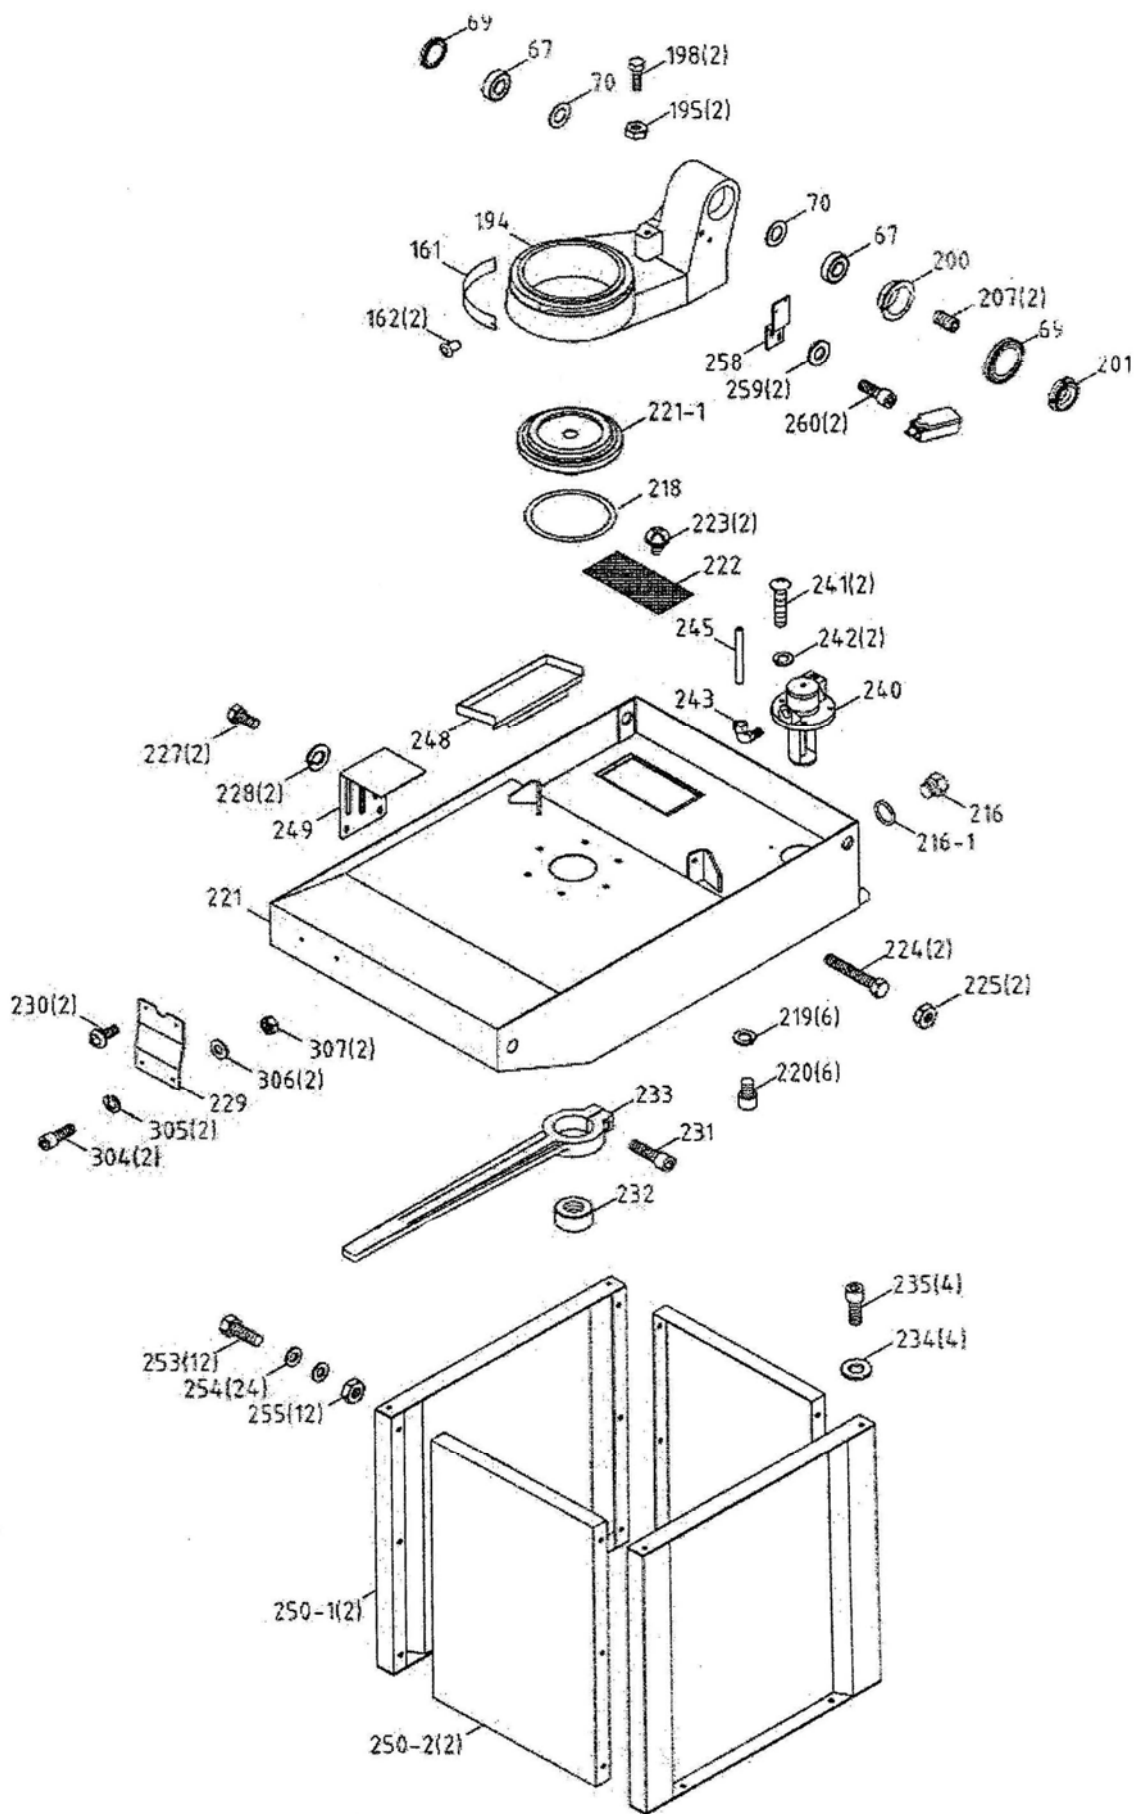

Список деталей: коробка передач в сборе

№	артикул	обозначение	размер	кол-во
1	MBS708CS-001	Body Frame		1
2	MBS708CS-02	Anchor Block		1
2A	MBS708CS-02A	Anchor Plate		1
2B	MBS708CS-02B	Round Head Screw	M5X10L	2
3	MBS708CS-03	Shaft		1
4	TS-1504041	Socket Head Cap Screw	M8X20	1
5	MBS708CS-05	Anti-Chip Cover		2
6	MBS708CS-06	Tapered Bearing		2
7	MBS708CS-07	Washer		1
8	MBS708CS-08	Hex. Head Screw	M8X45L	1
9	MBS708CS-09	Hex. Nut	M8	1
11	MBS708CS-11	Bearing		1
12	MBS708CS-12	Knob		2
13	MBS708CS-13	Blade Tension Handle		1
14	MBS708CS-14	Spring Washer	Ø16.3XØ31.5X1.8t	10
15	MBS708CS-15A	Lead Screw	longest	1
16	TS-1540100	Hex Nut	M16	1
17	TS-1504051	Hex. Socket Head Screw	M8X25L	3
18	MBS708CS-18	Fixed Block		1
19	MBS708CS-19	Pin	0 5X40	2
20	TS-1503051	Socket Head Cap Screw	M6X20L	2
21	MBS708CS-21	Fixed Block		1
22	MBS708CS-22	Round Head Screw	M8X25	2
23	TS-1523051	Socket Set Screw	M6X15	4
24	MBS708VSM-24	Plum handle	M8X30L	1
25	MBS708VSM-25	Blade adjust stick		1
26	TS-1524021	Socket Set Screw	M8X10	2
27	TS-1503021	Socket Head Cap Screw	M6X10	1
28	MBS708CS-28	Connecting Tube		1
29	MBS708CS-29	Handle		1
30	MBS708CS-30	Fixed Plate		1
36-1	TS-1505101	Socket Head Cap Screw	M10X60	1
37	MBS708CS-37	Bearing Shaft		2
38	MBS708CS-38	Blade Adjust (Front)		1
39-1	MBS708CS-39-1	Lock Washer	M10	1
40	MBS708CS-40	Hose Clip	08	3
41	TS-1544031	Socket Head Cap Screw	M8X15	3
43	MBS708CS-43	Eccentric Guide		2
44	MBS708CS-44	Bearing		10
45	MBS708CS-45	C-Retainer Ring	08	4
46	MBS708CS-46	Eccentric Guide		2
47	TS-1533042	Round Head Screw	M5X12L	2
48	MBS708CS-48	Blade Cover (Front)		1
49	MBS708CS-49	Power Cutting Bracket		1
49-1	MBS708CS-49-1	Power Cutting Bracket		1
49-2	MBS708CS-49-2	Socket Head Cap Screw	M3X30	2
49-3	TS-1550041	Washer	M6	2
49-4	TS-1503031	Socket Head Cap Screw	M6X12	2
50	TS-1550031	Flat Washer	M5	2
51	TS-2311101	Hex Nut	M10	4
52	TS-2361101	Lock Washer	M10	4