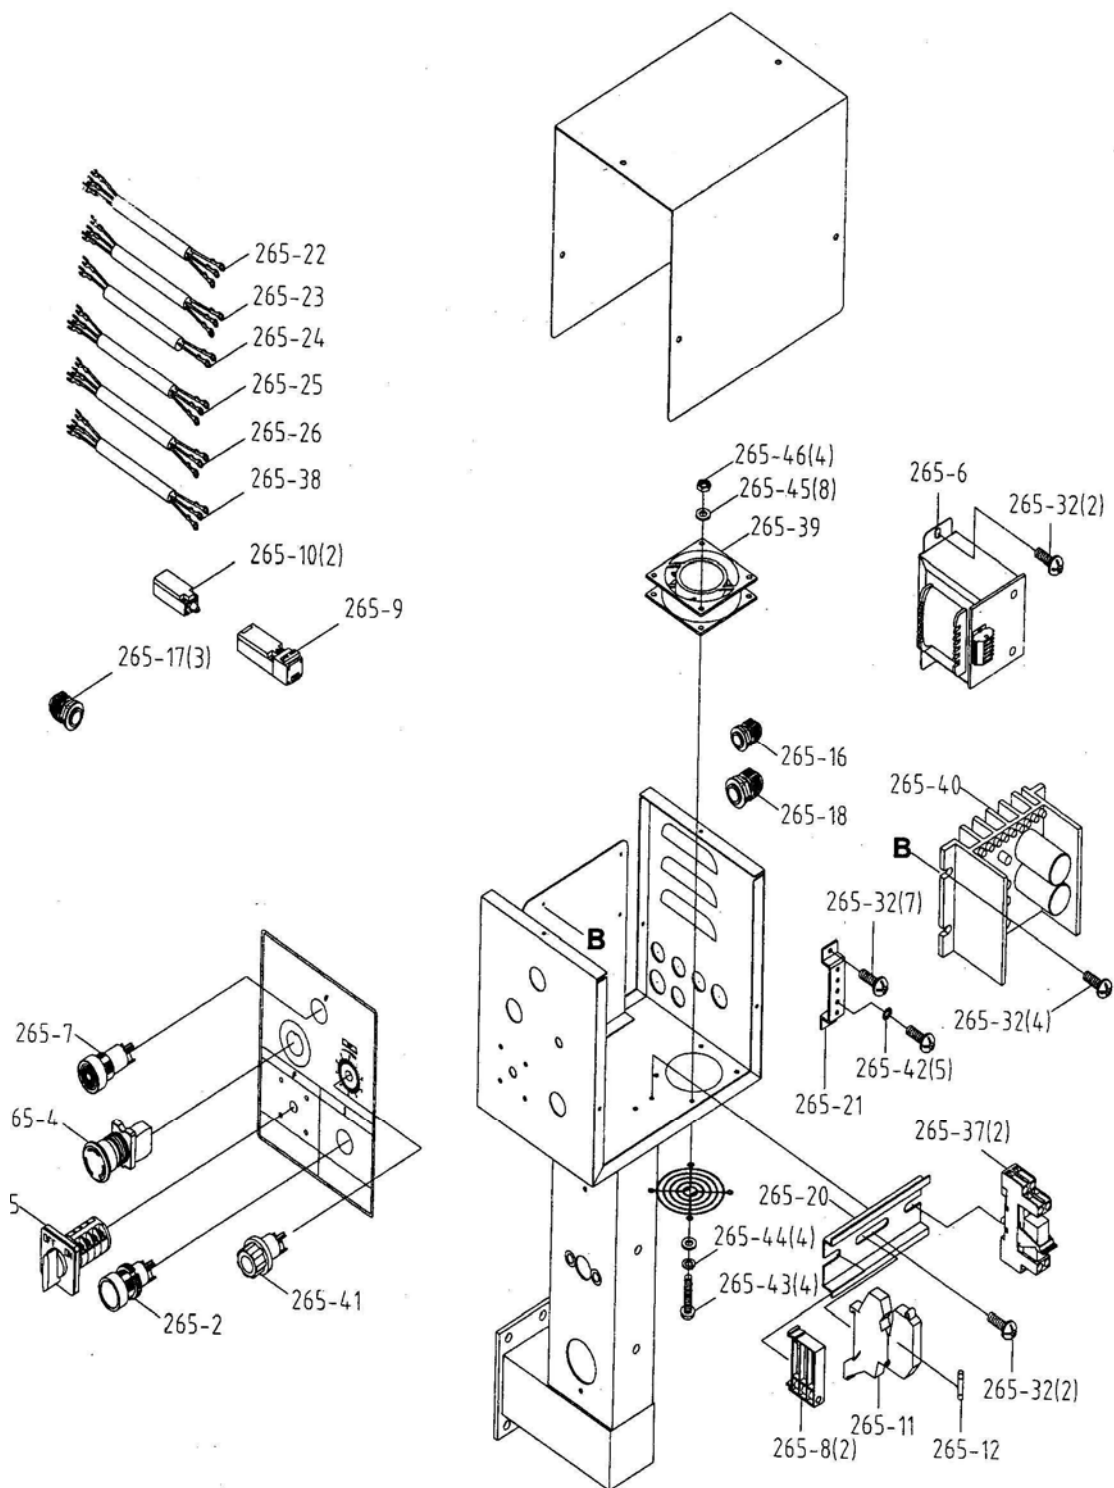

Монтажная схема: распределительная коробка в сборе

Список деталей: распределительная коробка в сборе

№	артикул	обозначение	размер	кол-во
265S	MBS708VS-265	Control Box Assembly		1
265-2	MBS708VS-265-2	Push-Button Switch		1
265-4	MBS708VS-265-4	Emergency-Stop Switch	HY-57B	1
265-5	MBS708VS-265-5	Power Switch & Luck		1
265-6	MBS708VS-265-6	Transformer	20W	1
265-7	MBS708VS-265-7	Lamp		1
265-8	MBS708VS-265-8	End-Gland		2
265-9	MBS708VS-265-9	Limit-Switch	AZD-S11	1
265-10	MBS708VS-265-10	Limit-Switch	AZD-112	2
265-11	MBS708VS-265-11	Fuse-Base	281-611	1
265-12	MBS708VS-265-12	Fuse	2A2CM	1
265-16	MBS708VS-265-16	Cable-Gland	PG9	4
265-17	MBS708VS-265-17	Cable-Gland	PG11	3
265-18	MBS708VS-265-18	Cable-Gland	PG13.5	2
265-20	MBS708VS-265-20	Din-Rails	9CM	1
265-21	MBS708VS-265-21	Grand Copper Pin		1
265-22	MBS708VS-265-22	Power Cable		1
265-23	MBS708VS-265-23	Motor Cable		1
265-24	MBS708VS-265-24	Limit Cable		1
265-25	MBS708VS-265-25	Pump Cable		1
265-26	MBS708VS-265-26	Limit Cable		1
265-32	MBS708VS-265-32	Screw	M4X6L	15
265-37	MBS708VS-265-37	Relay		2
265-38	MBS708VS-265-38	Limit Cable		1
265-39	MBS708VS-265-39	Fan	9CM	1
265-40	MBS708VS-265-40	Frequency Converter		1
265-41	MBS708VS-265-41	Revolution Knob		1
265-42	MBS708VS-265-42	Star Washer	M4	5
265-43	MBS708VS-265-43	Cross Round Head Screw	M4x40	4
265-44	TS-2361041	Lock Washer	M4	4
265-45	TS-1550021	Flat Washer	M4	8
265-46	TS-1540021	Hex. Nut	M4	4