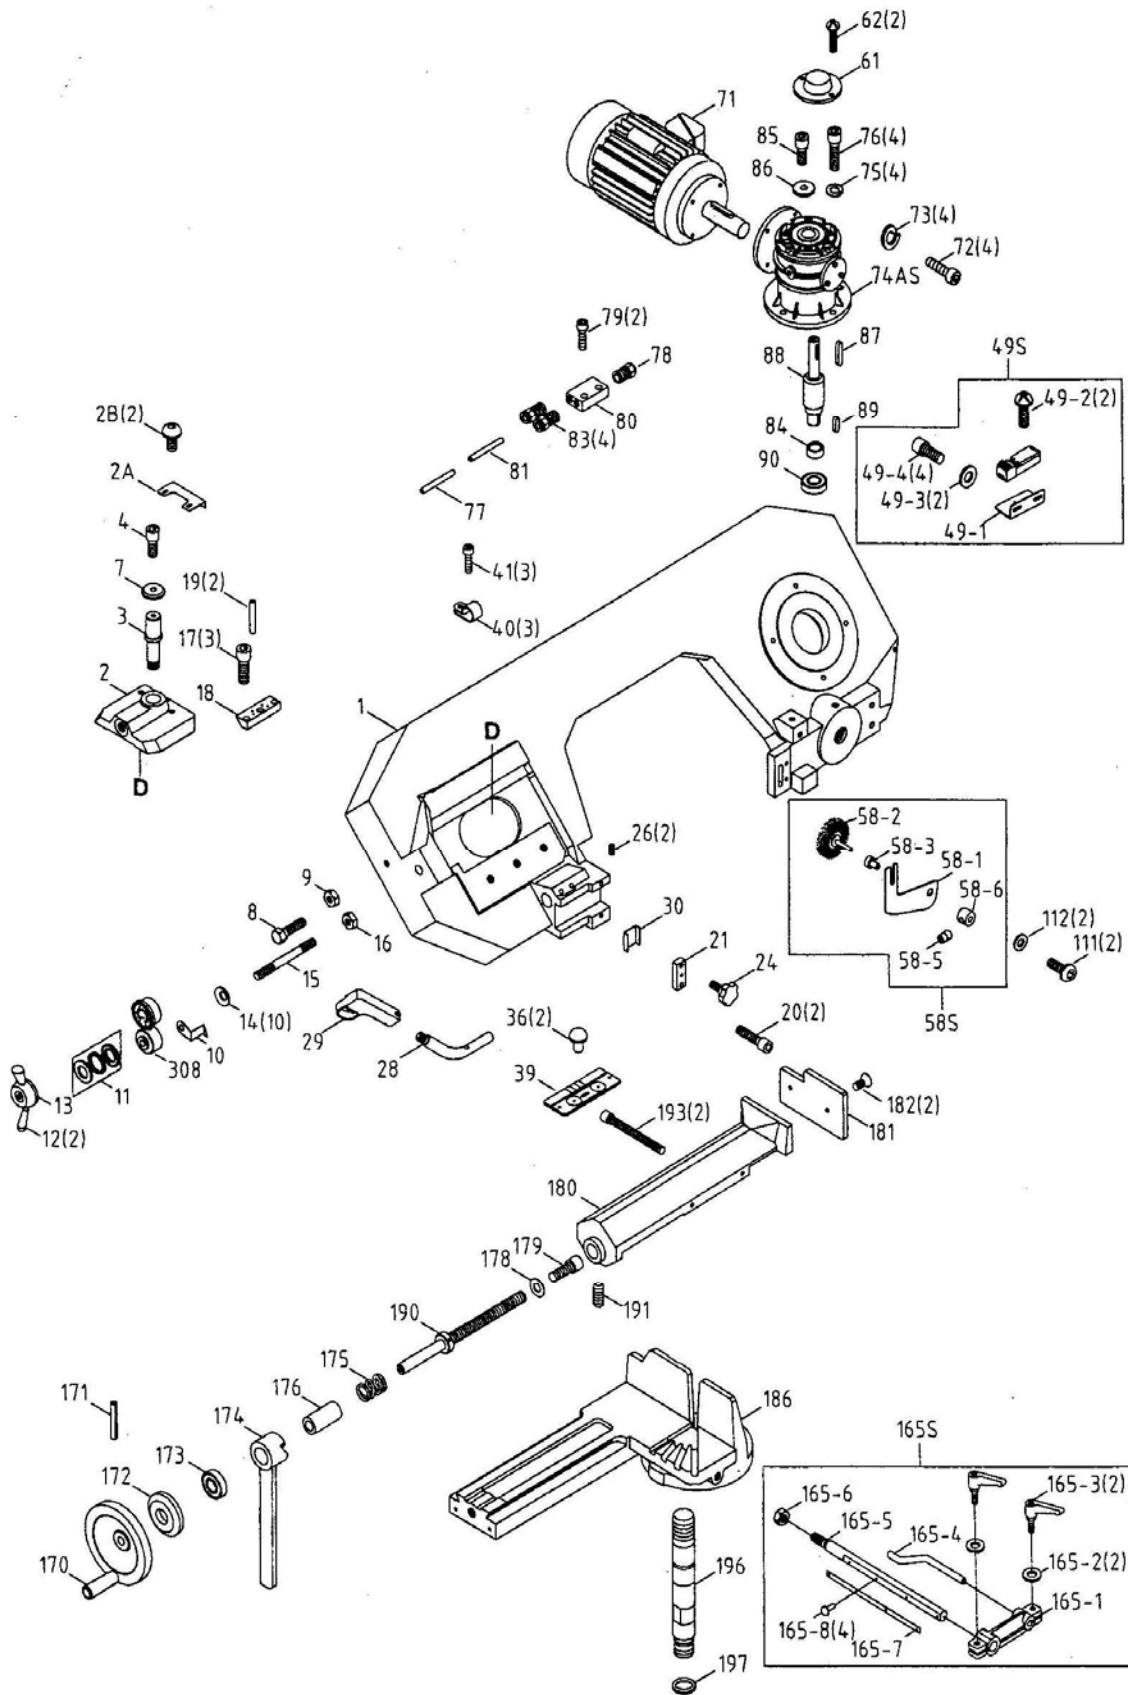

Монтажная схема: коробка передач в сборе