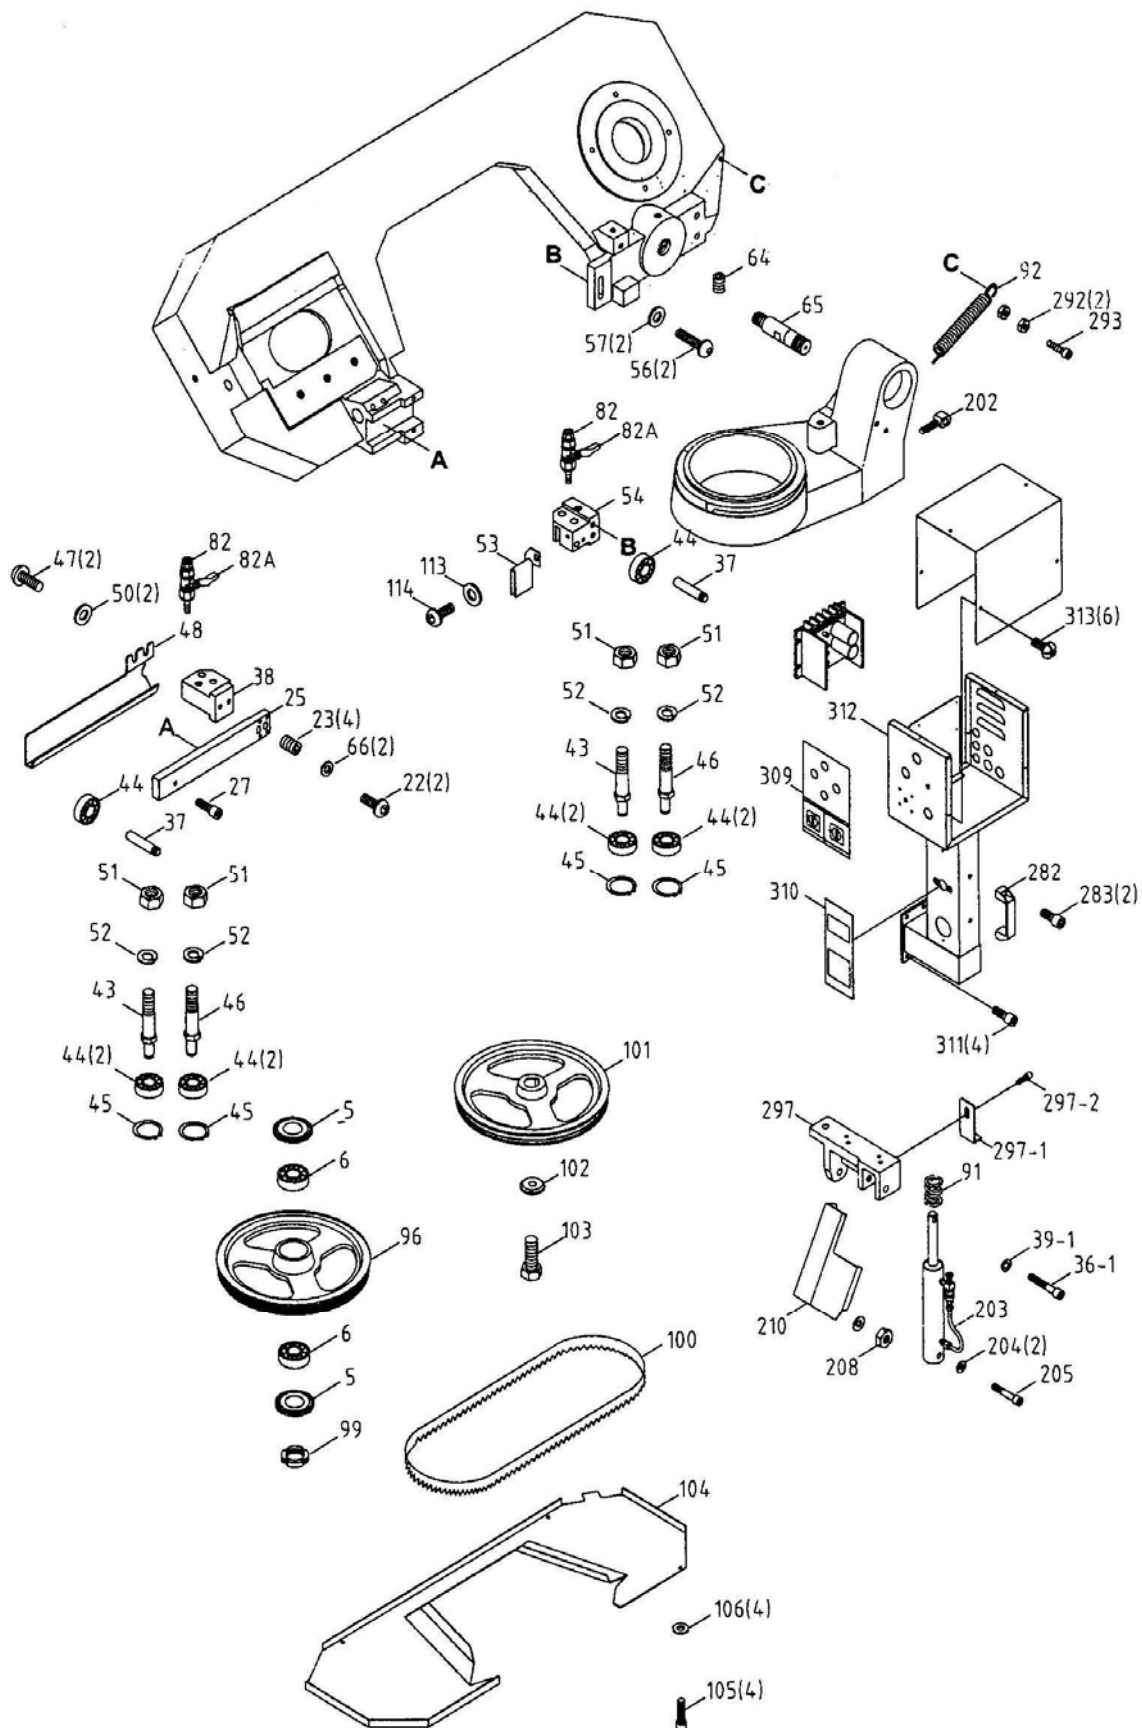

Монтажная схема: коробка передач в сборе